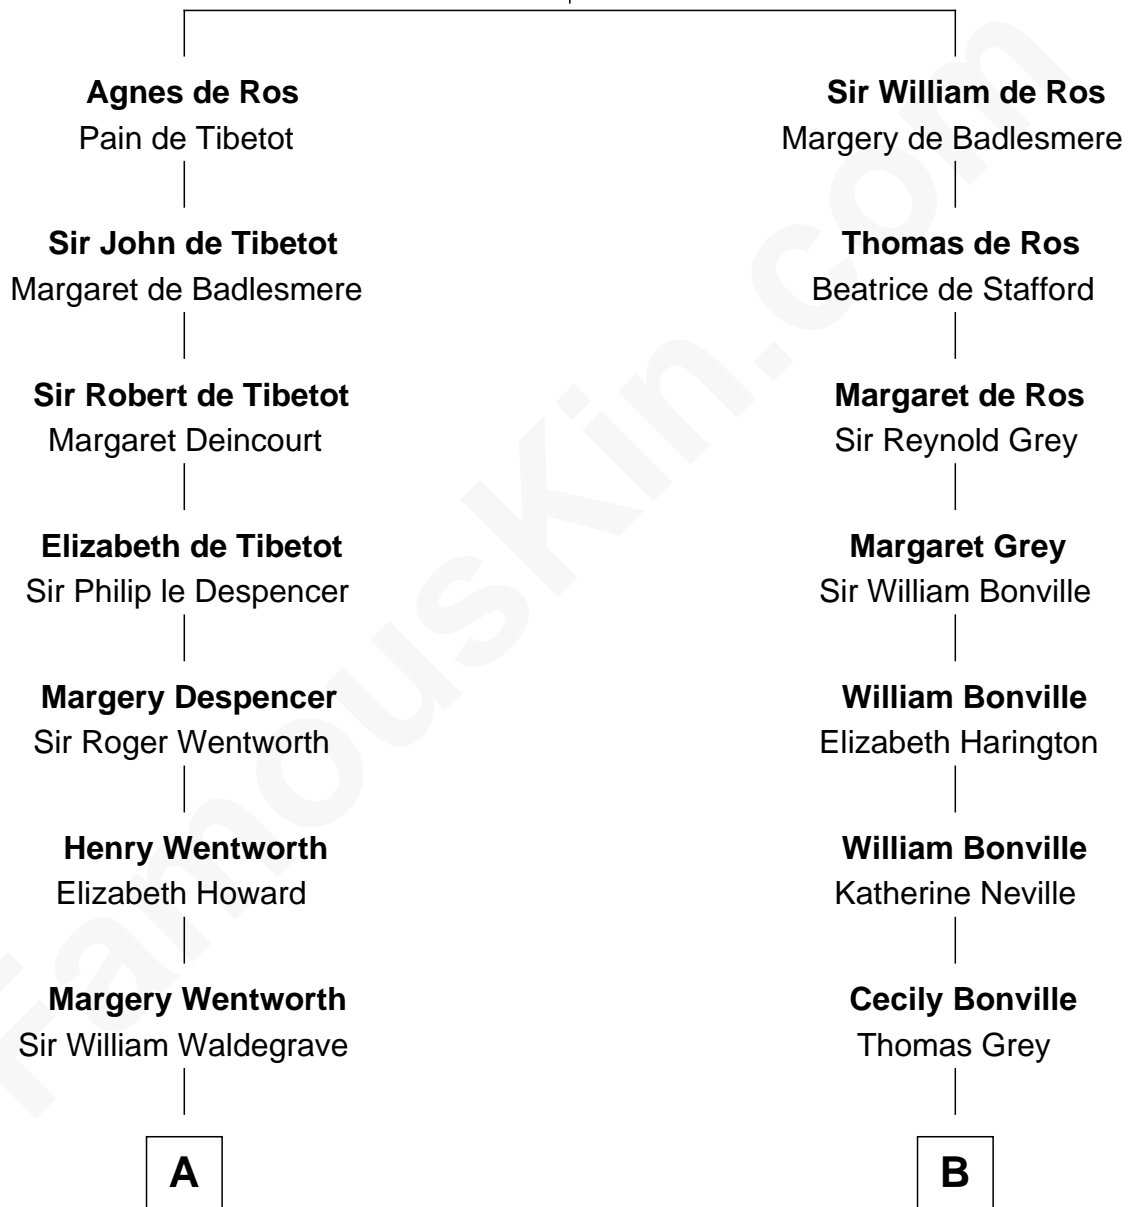

# FamousKin.com Relationship Chart of

**Jake Gyllenhaal**

*Movie Actor*

21st cousin of

**J. K. Simmons**

*TV and Movie Actor*

**William de Ros**

Maude de Vaux

**C**

**Anders Leonard Gyllenhaal**

Selma Amanda Nelson

**Leonard Ephraim Gyllenhaal**

Philo Pendleton

**Hugh Anders Gyllenhaal**

Virginia Lowrie Childs

**Stephen Roark Gyllenhaal**

Naomi Achs

**Jake Gyllenhaal**

*Movie Actor*

**D**

**Sedgwick Russell Hazen**

Mary Isabelle Barr

**Lewis Jacob Hazen**

Emma Broaddus Lewis