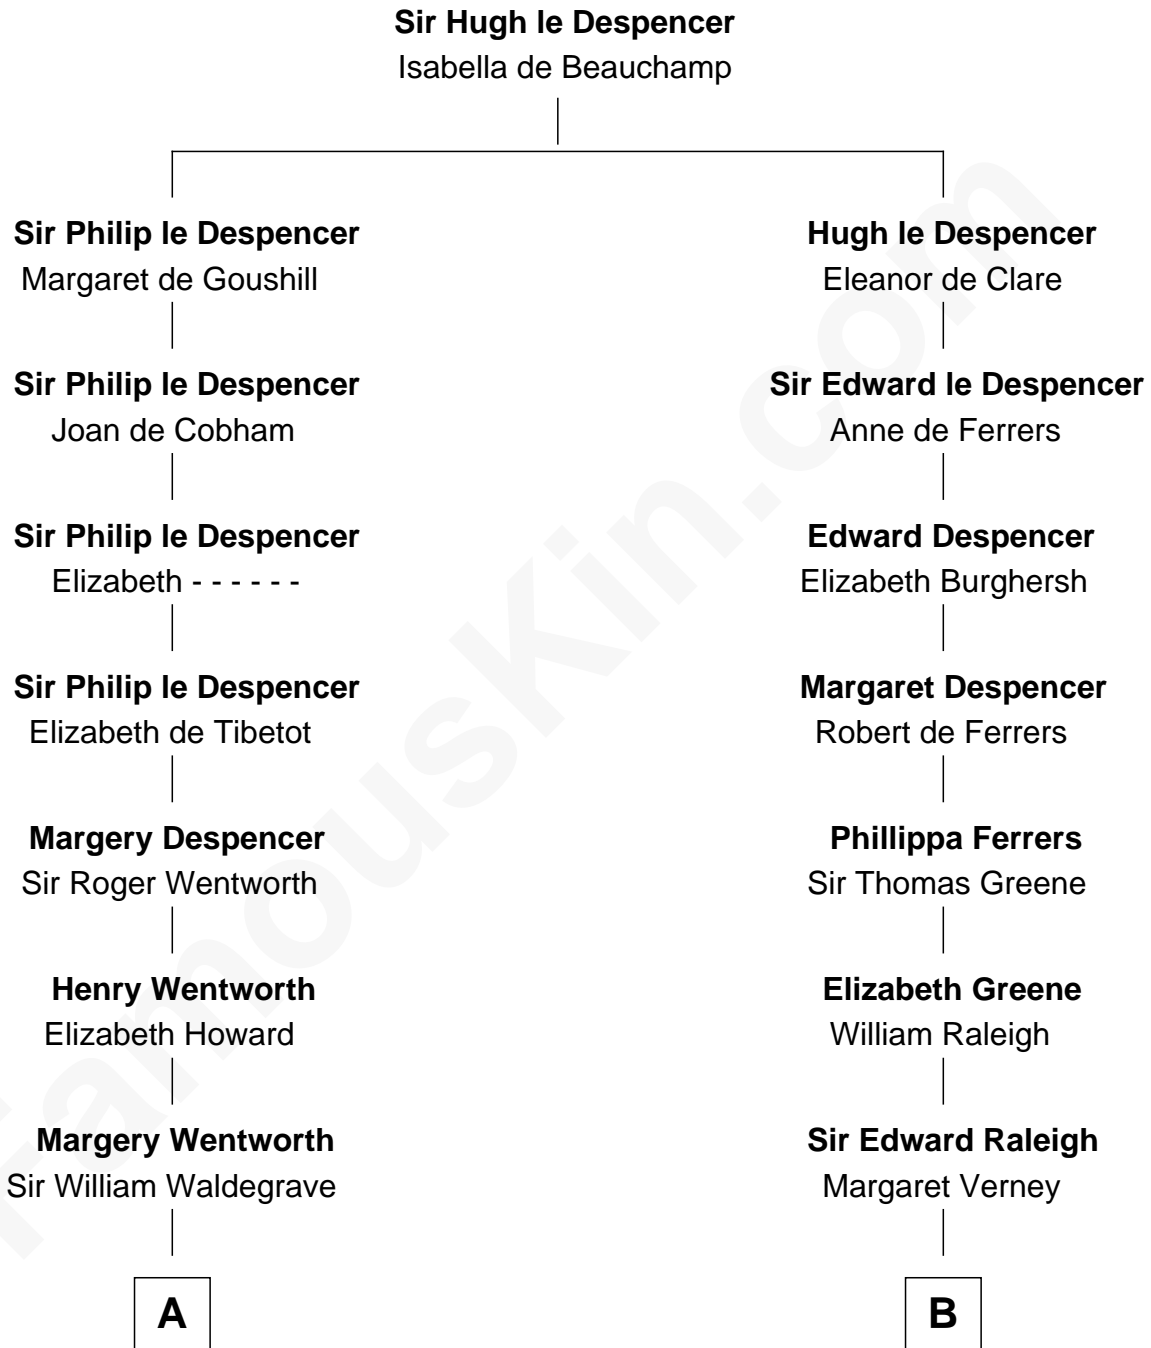

FamousKin.com
Relationship Chart of
Jake Gyllenhaal
Movie Actor

19th cousin 2 times removed of

Henry Clay Folger

Founder of Folger Shakespeare Library and Chairman of Standard Oil

C

Anders Leonard Gyllenhaal

Selma Amanda Nelson

Leonard Ephraim Gyllenhaal

Philo Pendleton

Hugh Anders Gyllenhaal

Virginia Lowrie Childs

Stephen Roark Gyllenhaal

Naomi Achs

Jake Gyllenhaal

Movie Actor

D

Samuel Brown Folger

Nancy F. Hiller

Henry Clay Folger

Eliza Jane Clark

Henry Clay Folger

Chairman of Standard Oil