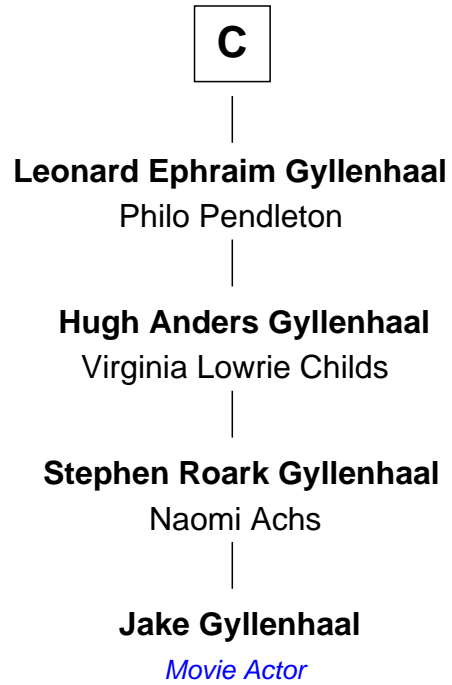

FamousKin.com
Relationship Chart of
Jake Gyllenhaal
Movie Actor

17th cousin 3 times removed of

J. A. Folger
Founder of Folger Coffee Company

Bartholomew de Badlesmere
 Margaret de Clare

Margaret de Badlesmere

Sir John de Tibetot

Sir Robert de Tibetot

Margaret Deincourt

Elizabeth de Tibetot

Sir Philip le Despencer

Margery Despencer

Sir Roger Wentworth

Henry Wentworth

Elizabeth de Bohun

Sir Richard Fitzalan

Elizabeth Fitzalan

Sir Robert Goushill

Elizabeth Goushill

Sir Robert Wingfield

Elizabeth Wingfield

Sir William Brandon

Eleanor Brandon

John Glemham

Anne Glemham

Henry Palgrave

B

FamousKin.com