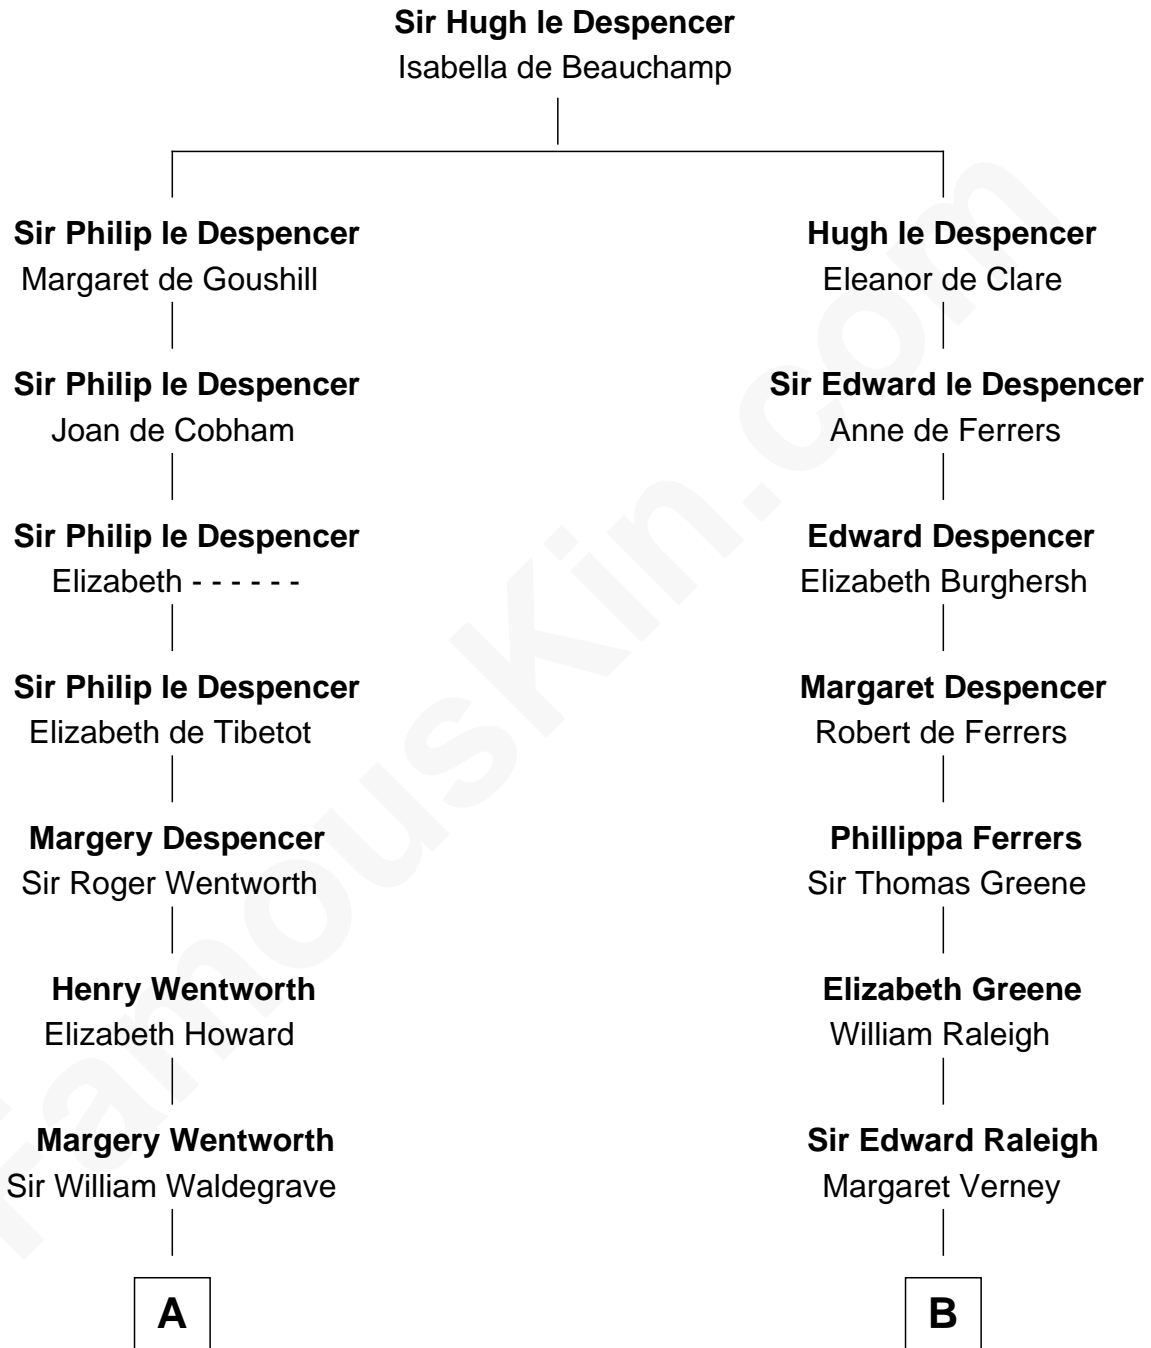

FamousKin.com
Relationship Chart of
Jake Gyllenhaal
Movie Actor

18th cousin 3 times removed of

J. A. Folger
Founder of Folger Coffee Company

C

Anders Leonard Gyllenhaal

Selma Amanda Nelson

Leonard Ephraim Gyllenhaal