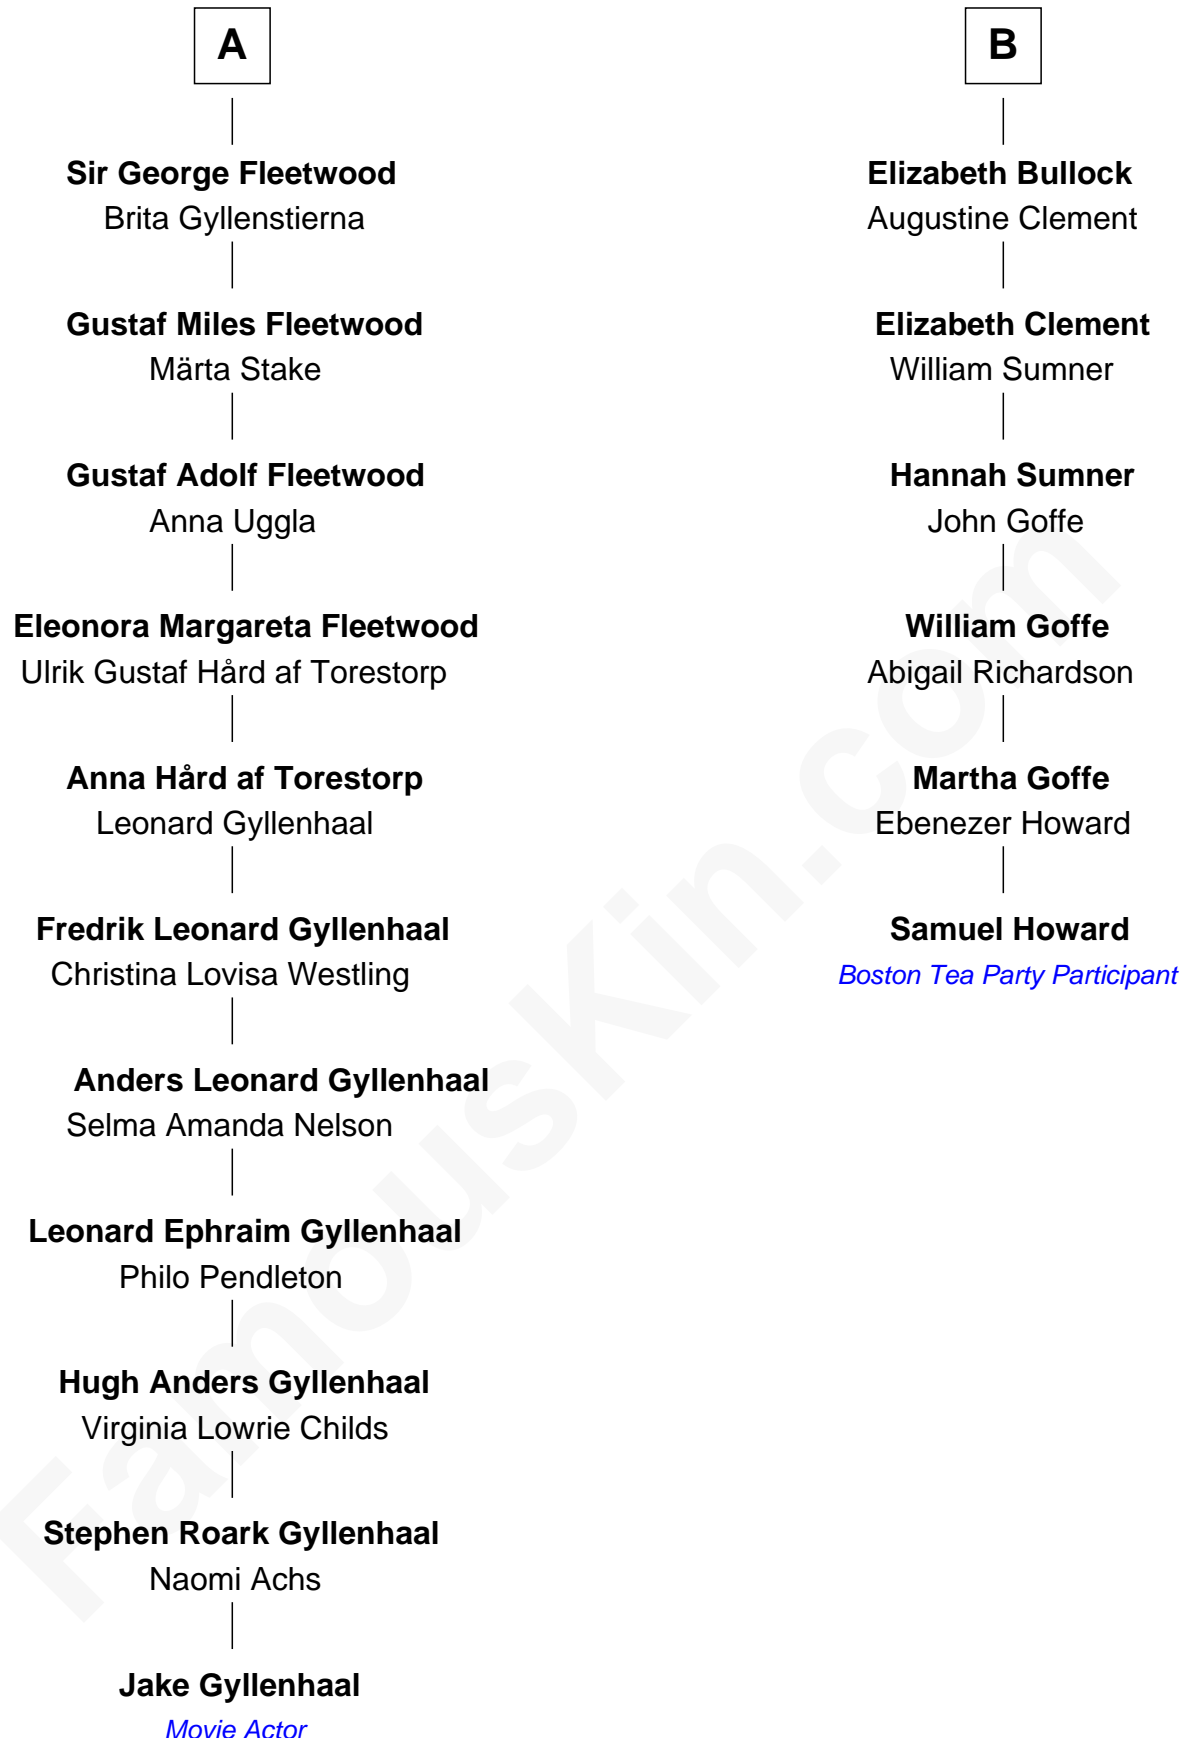

FamousKin.com
Relationship Chart of
Jake Gyllenhaal
Movie Actor

12th cousin 5 times removed of

Samuel Howard
Boston Tea Party Participant

Jake Gyllenhaal photo by [Siebbi](#) (CC BY 3.0)