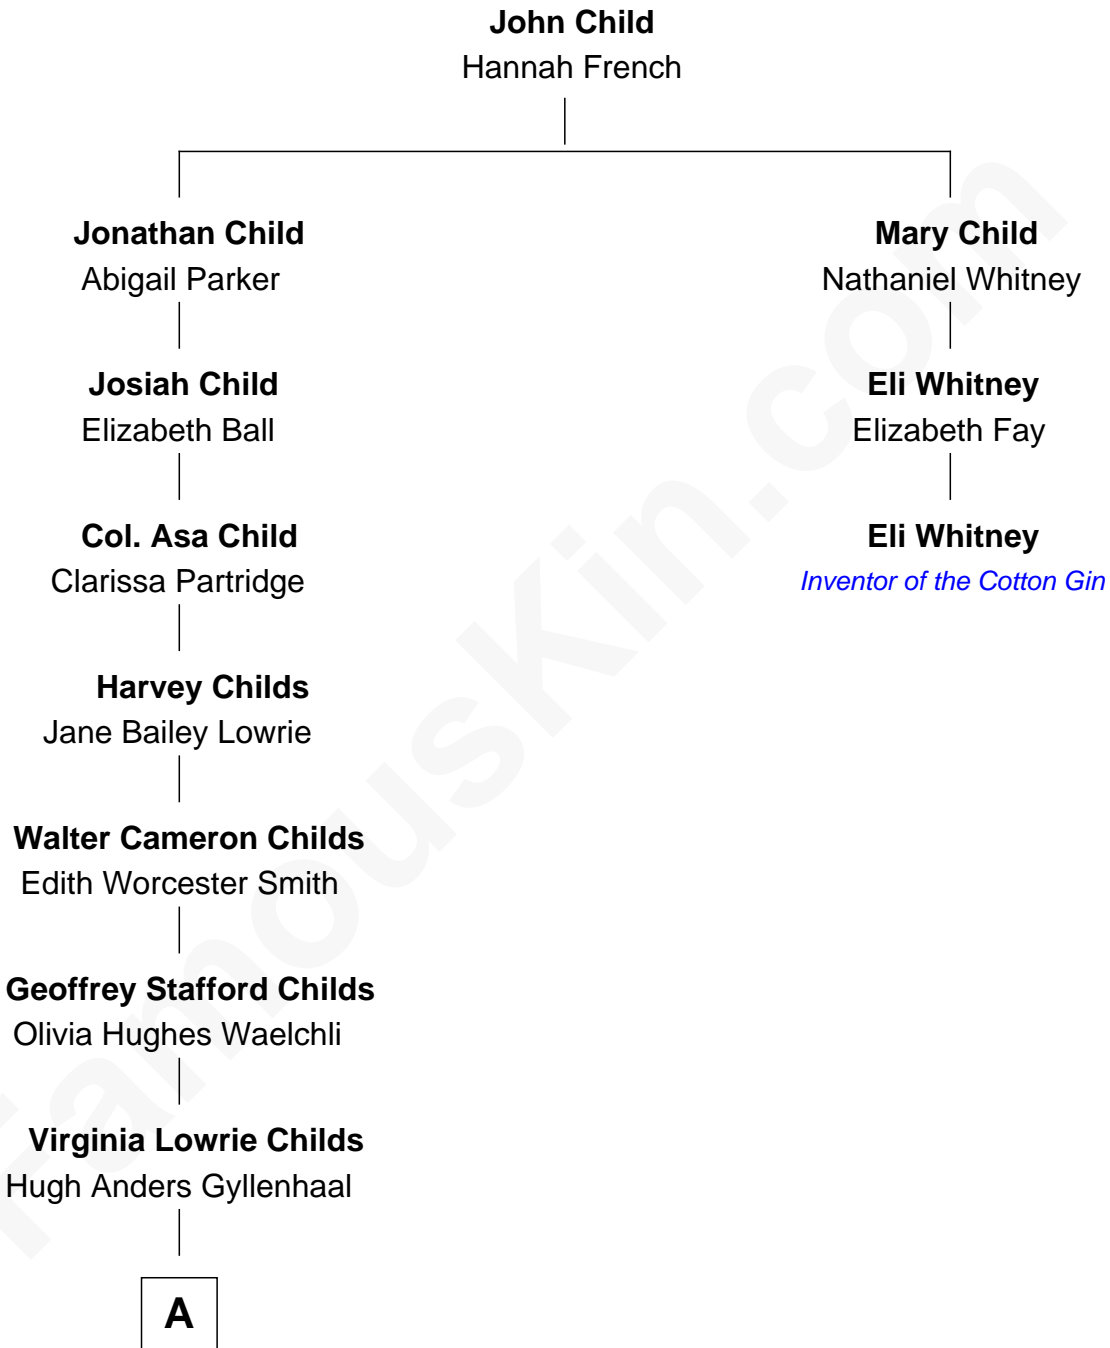

FamousKin.com Relationship Chart of

Jake Gyllenhaal

Movie Actor

2nd cousin 6 times removed of

Eli Whitney

Inventor of the Cotton Gin

A

Stephen Roark Gyllenhaal