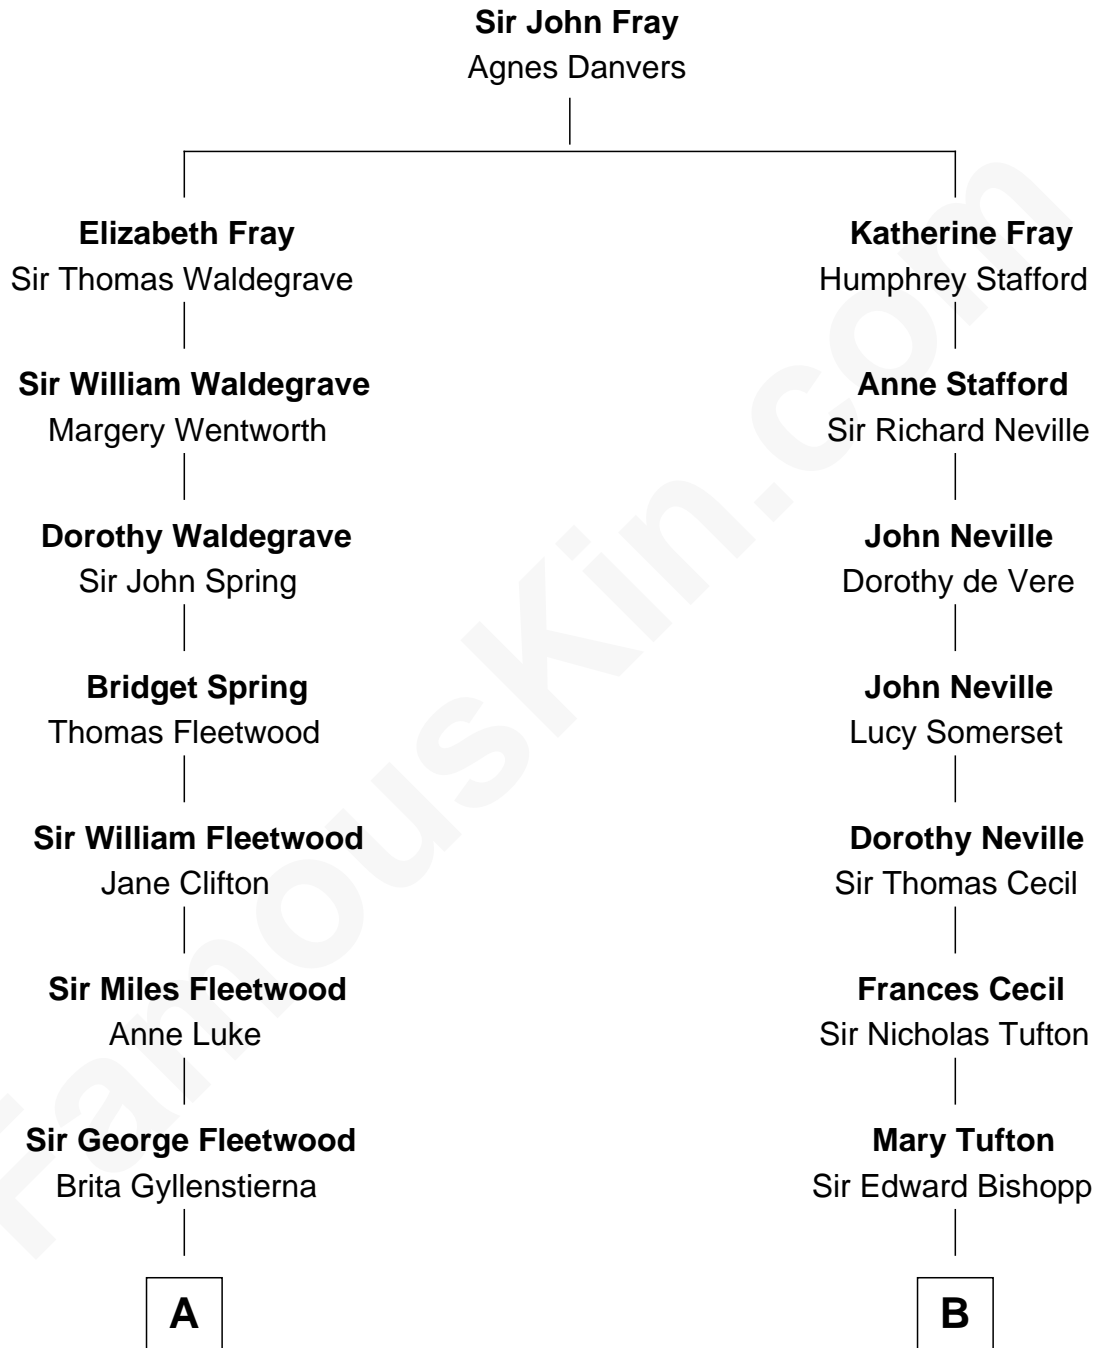

**FamousKin.com**  
**Relationship Chart of**  
**Jake Gyllenhaal**  
*Movie Actor*

**16th cousin 2 times removed of**  
**Cara Delevingne**  
*Fashion Model and Movie Actress*

**C**

**Pandora Anne Stevens**  
Charles Hamar Delevingne

**Cara Delevingne**  
*Model and Actress*

FamousKin.com