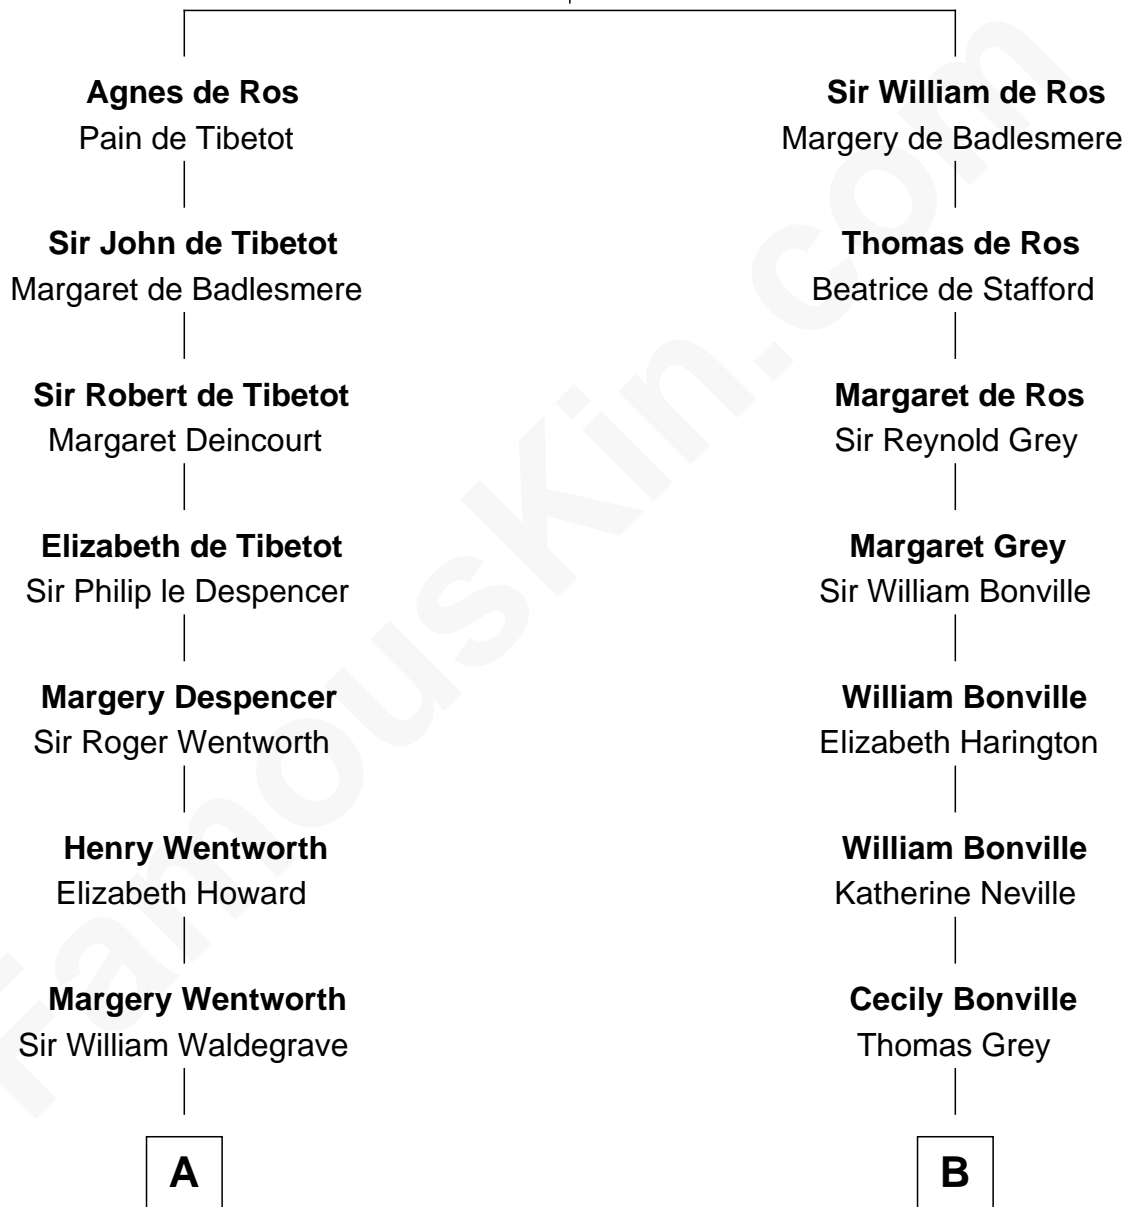

## Relationship Chart of

**Jake Gyllenhaal**

*Movie Actor*

19th cousin 2 times removed of

**Dr. H. H. Holmes**

*Serial Killer aka "Devil in the White City"*

**William de Ros**  
Maude de Vaux

**C**

**Anders Leonard Gyllenhaal**

Selma Amanda Nelson

**Leonard Ephraim Gyllenhaal**

Philo Pendleton

**Hugh Anders Gyllenhaal**

Virginia Lowrie Childs

**Stephen Roark Gyllenhaal**

Naomi Achs

**Jake Gyllenhaal**

*Movie Actor*

**D**

**Scribner Mudgett**

Nancy Prescott

**Levi Horton Mudgett**

Theodate Page Price

**Dr. H. H. Holmes**

*Serial Killer Dr. H. H. Holmes*