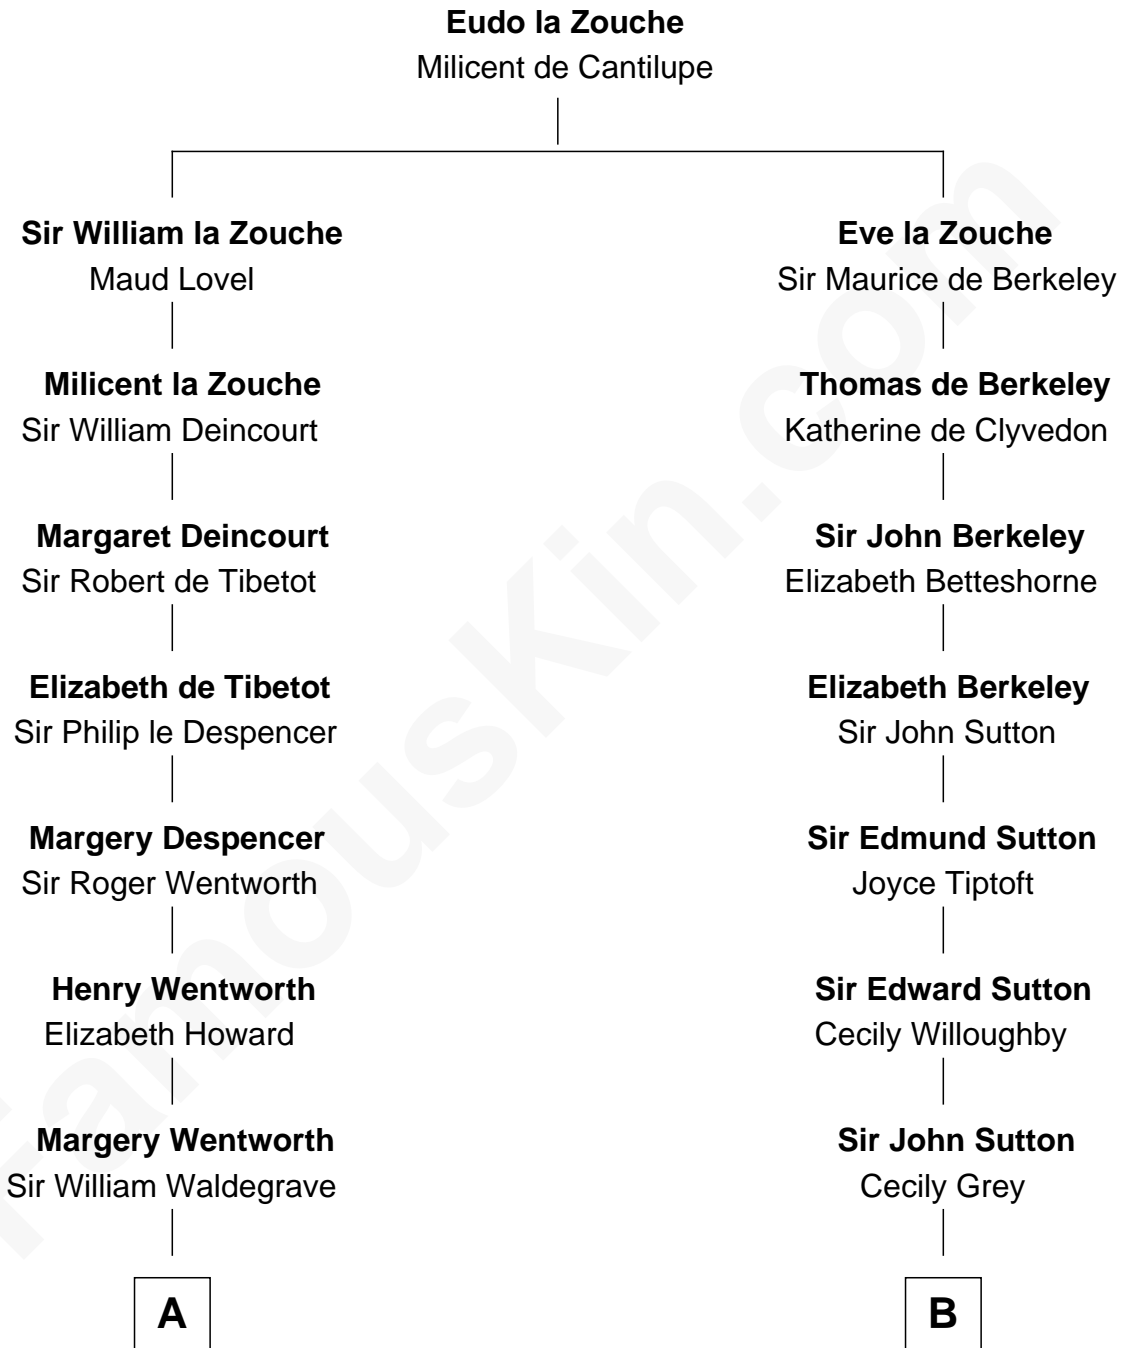

FamousKin.com
Relationship Chart of
Jake Gyllenhaal
Movie Actor

18th cousin 3 times removed of
Dr. H. H. Holmes
Serial Killer aka "Devil in the White City"

C

Anders Leonard Gyllenhaal

Selma Amanda Nelson

Leonard Ephraim Gyllenhaal

Levi Horton Mudgett

Theodate Page Price

Dr. H. H. Holmes

Serial Killer Dr. H. H. Holmes