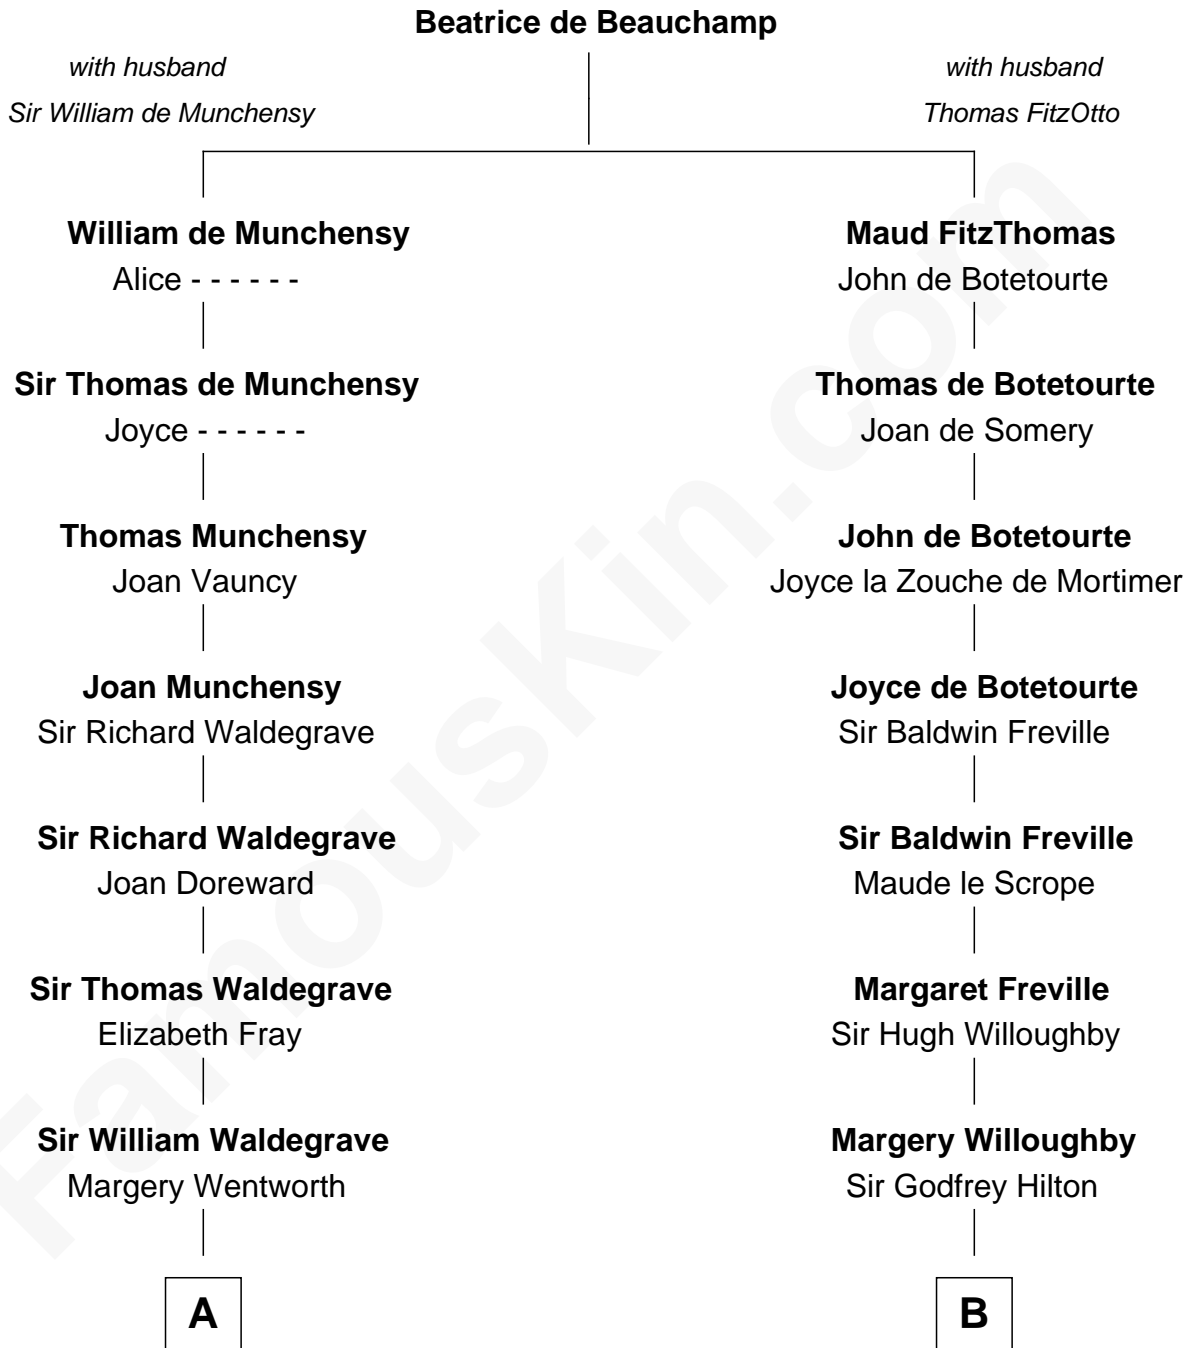

FamousKin.com
Relationship Chart of
Jake Gyllenhaal
Movie Actor

20th cousin 1 time removed of
Franklin D. Roosevelt
32nd U.S. President

C

Anders Leonard Gyllenhaal
Selma Amanda Nelson

Leonard Ephraim Gyllenhaal
Philo Pendleton

Hugh Anders Gyllenhaal
Virginia Lowrie Childs

Stephen Roark Gyllenhaal
Naomi Achs

Jake Gyllenhaal
Movie Actor

D

Anne Jean Robbins
Judge Joseph Lyman

Catharine Robbins Lyman
Warren Delano

Sara Delano
James Roosevelt

Franklin D. Roosevelt
32nd U.S. President