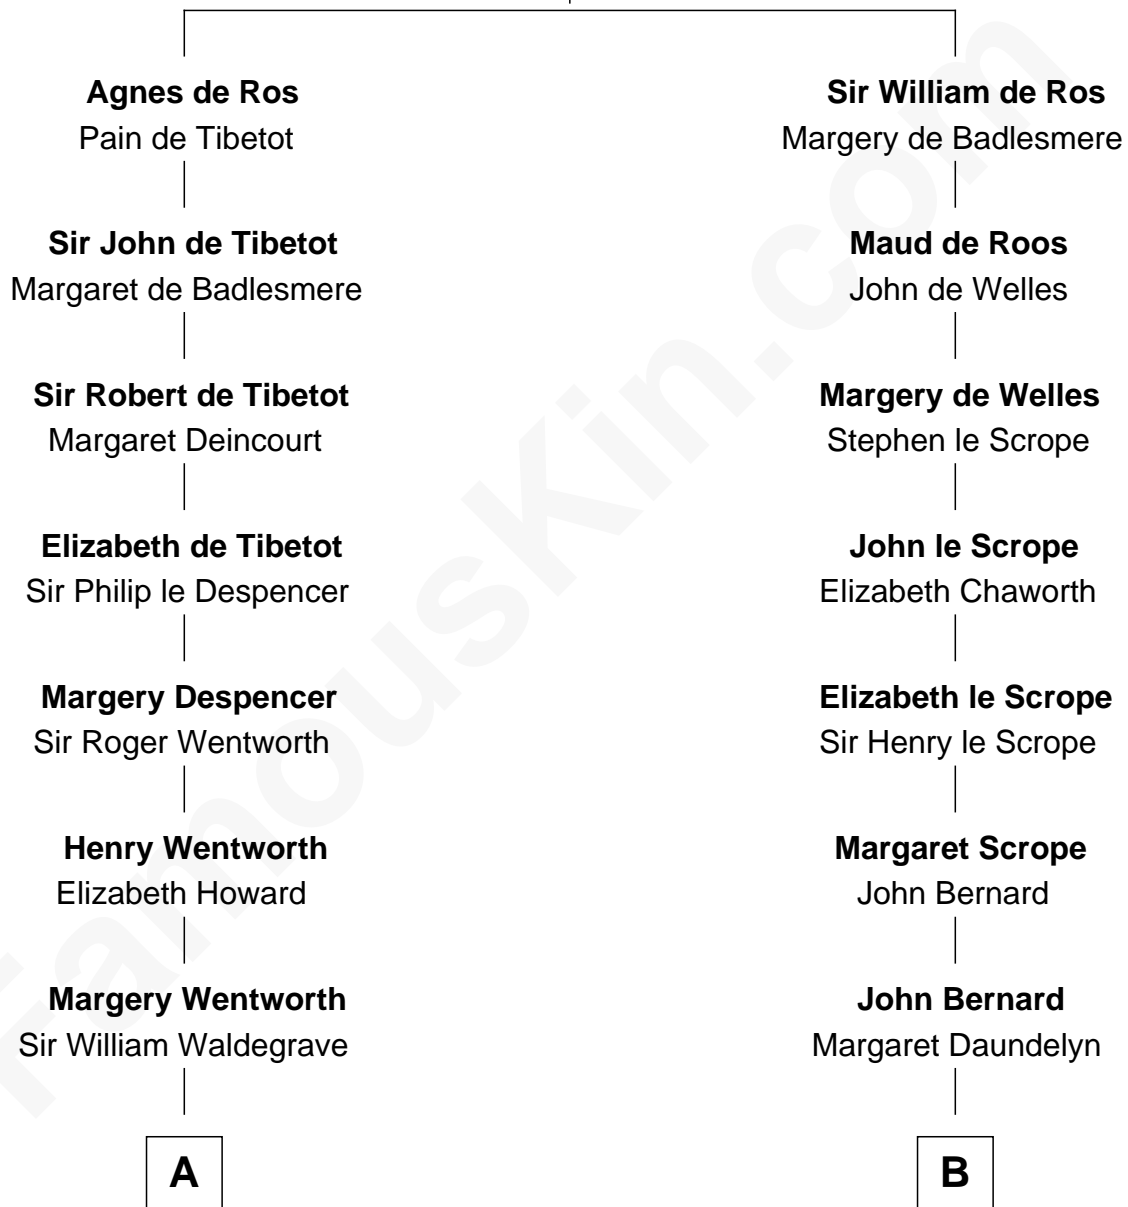

**FamousKin.com**  
**Relationship Chart of**  
**Jake Gyllenhaal**  
*Movie Actor*

14th cousin 7 times removed of

**James Madison**  
*4th U.S. President*

**William de Ros**  
 Maude de Vaux

**C**

Anders Leonard Gyllenhaal

Selma Amanda Nelson

Leonard Ephraim Gyllenhaal

Philo Pendleton

Hugh Anders Gyllenhaal

Virginia Lowrie Childs

Stephen Roark Gyllenhaal

Naomi Achs

**Jake Gyllenhaal**