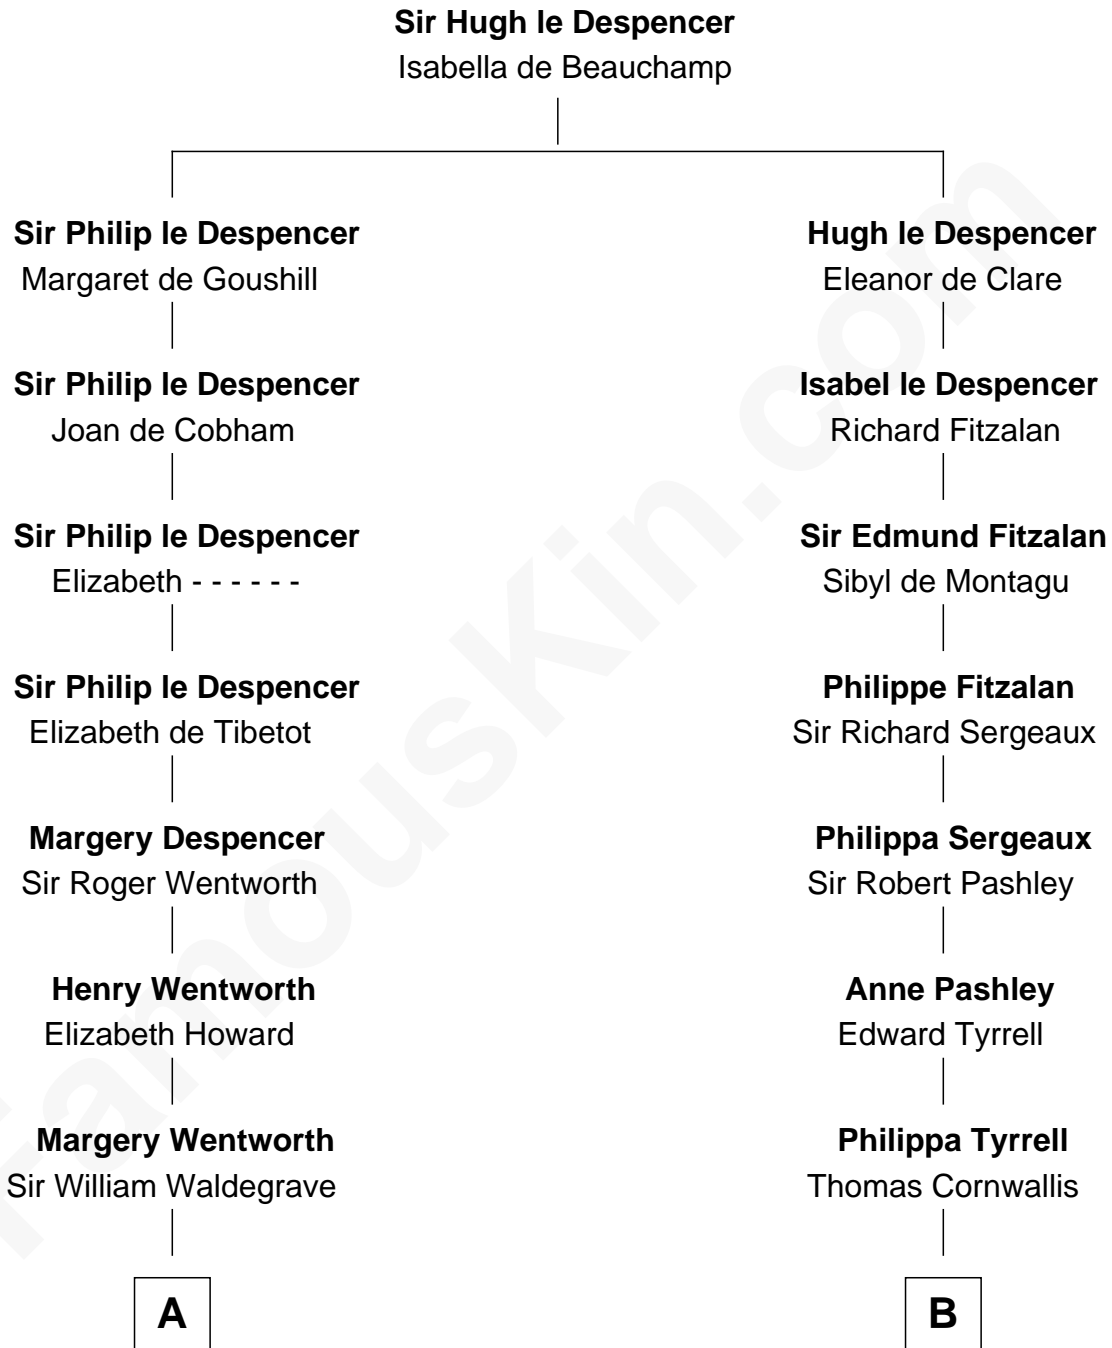

FamousKin.com
Relationship Chart of
Jake Gyllenhaal
Movie Actor

17th cousin 4 times removed of
James Madison
4th U.S. President

C

Anders Leonard Gyllenhaal

Selma Amanda Nelson

Leonard Ephraim Gyllenhaal

Philo Pendleton