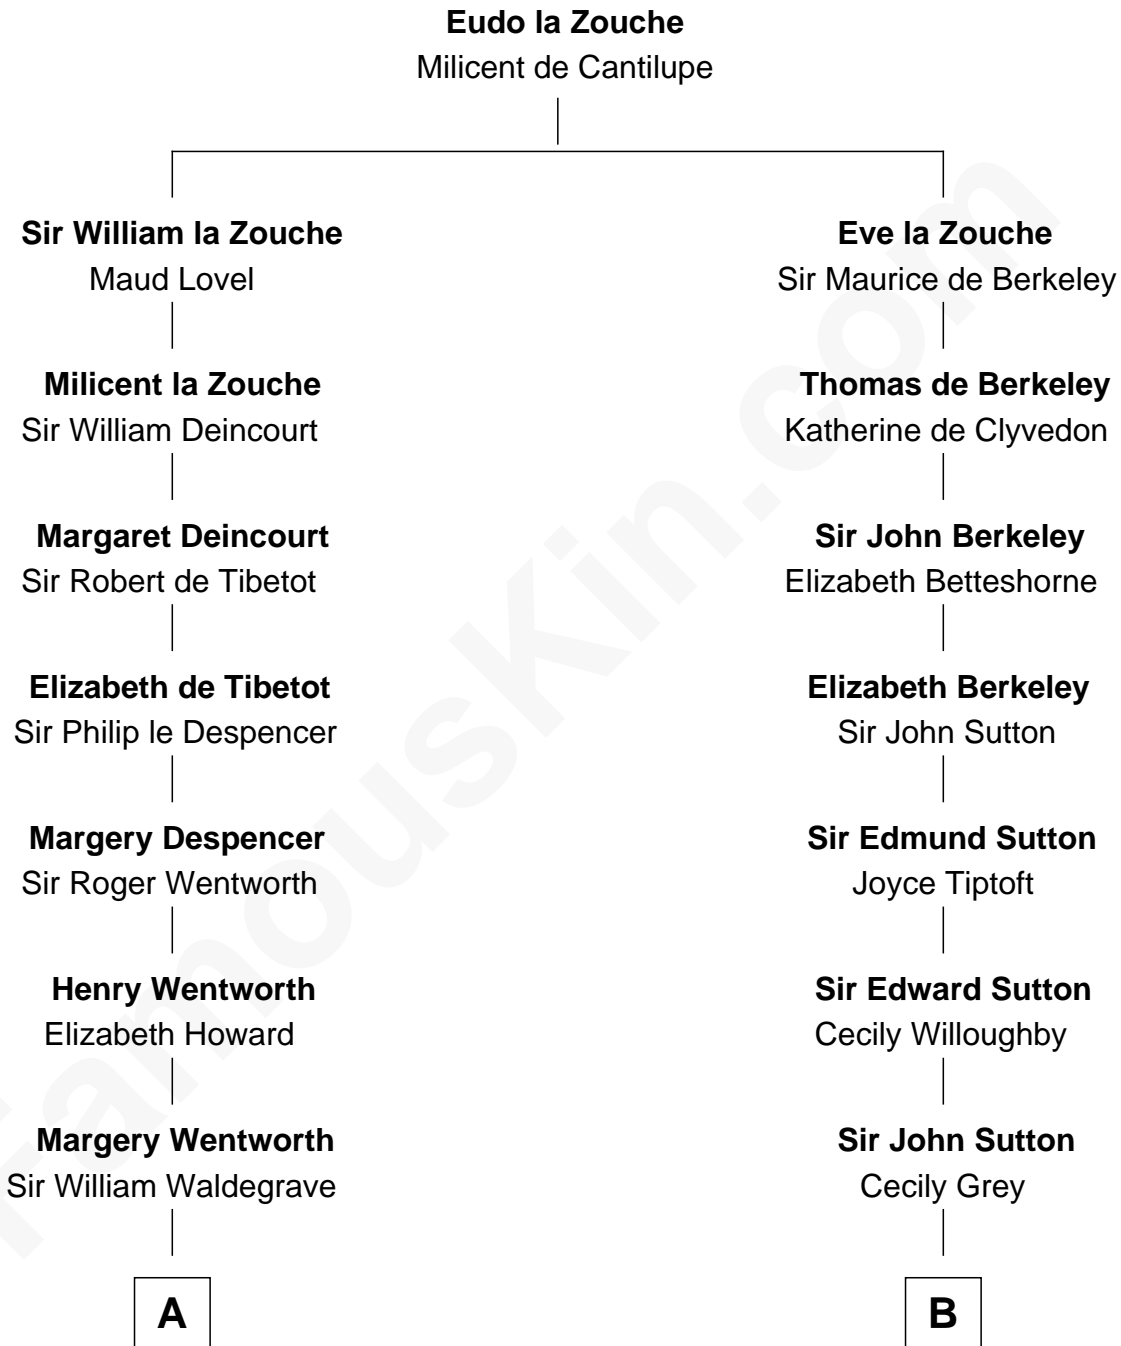

FamousKin.com Relationship Chart of

Jake Gyllenhaal

Movie Actor

20th cousin 1 time removed of

Bill Weld

68th Governor of Massachusetts

C

Anders Leonard Gyllenhaal

Selma Amanda Nelson

Leonard Ephraim Gyllenhaal

Philo Pendleton

Hugh Anders Gyllenhaal

Virginia Lowrie Childs

Stephen Roark Gyllenhaal

Naomi Achs

Jake Gyllenhaal