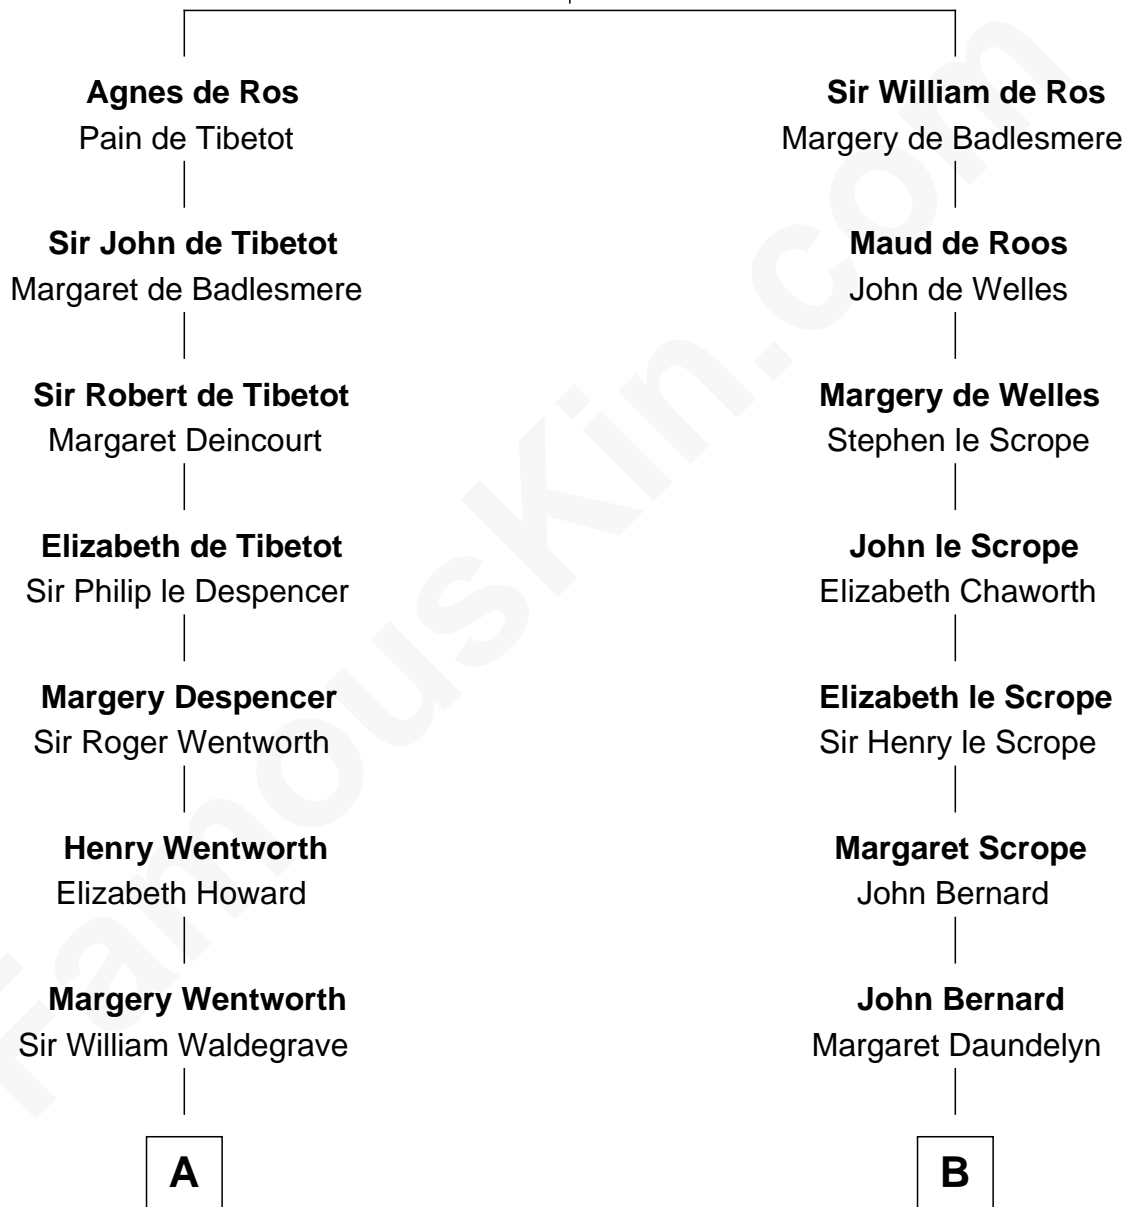

## Relationship Chart of

**Jake Gyllenhaal**

*Movie Actor*

17th cousin 4 times removed of

**Helen Keller**

*Author and Activist*

**William de Ros**

Maude de Vaux

**C**

Anders Leonard Gyllenhaal

Selma Amanda Nelson

Leonard Ephraim Gyllenhaal

Philo Pendleton

Hugh Anders Gyllenhaal

Virginia Lowrie Childs

Stephen Roark Gyllenhaal