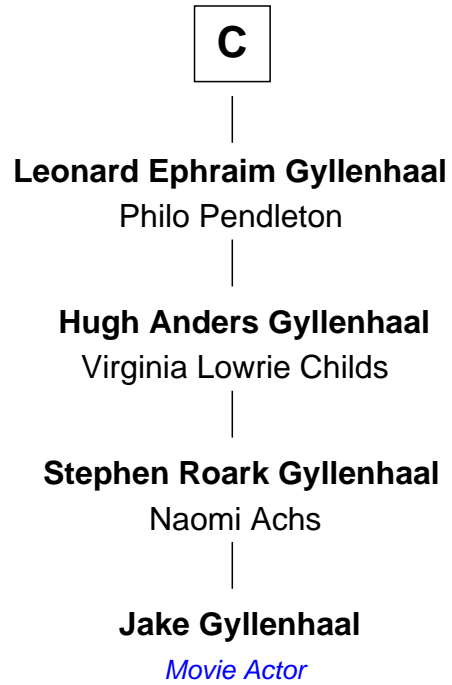

FamousKin.com