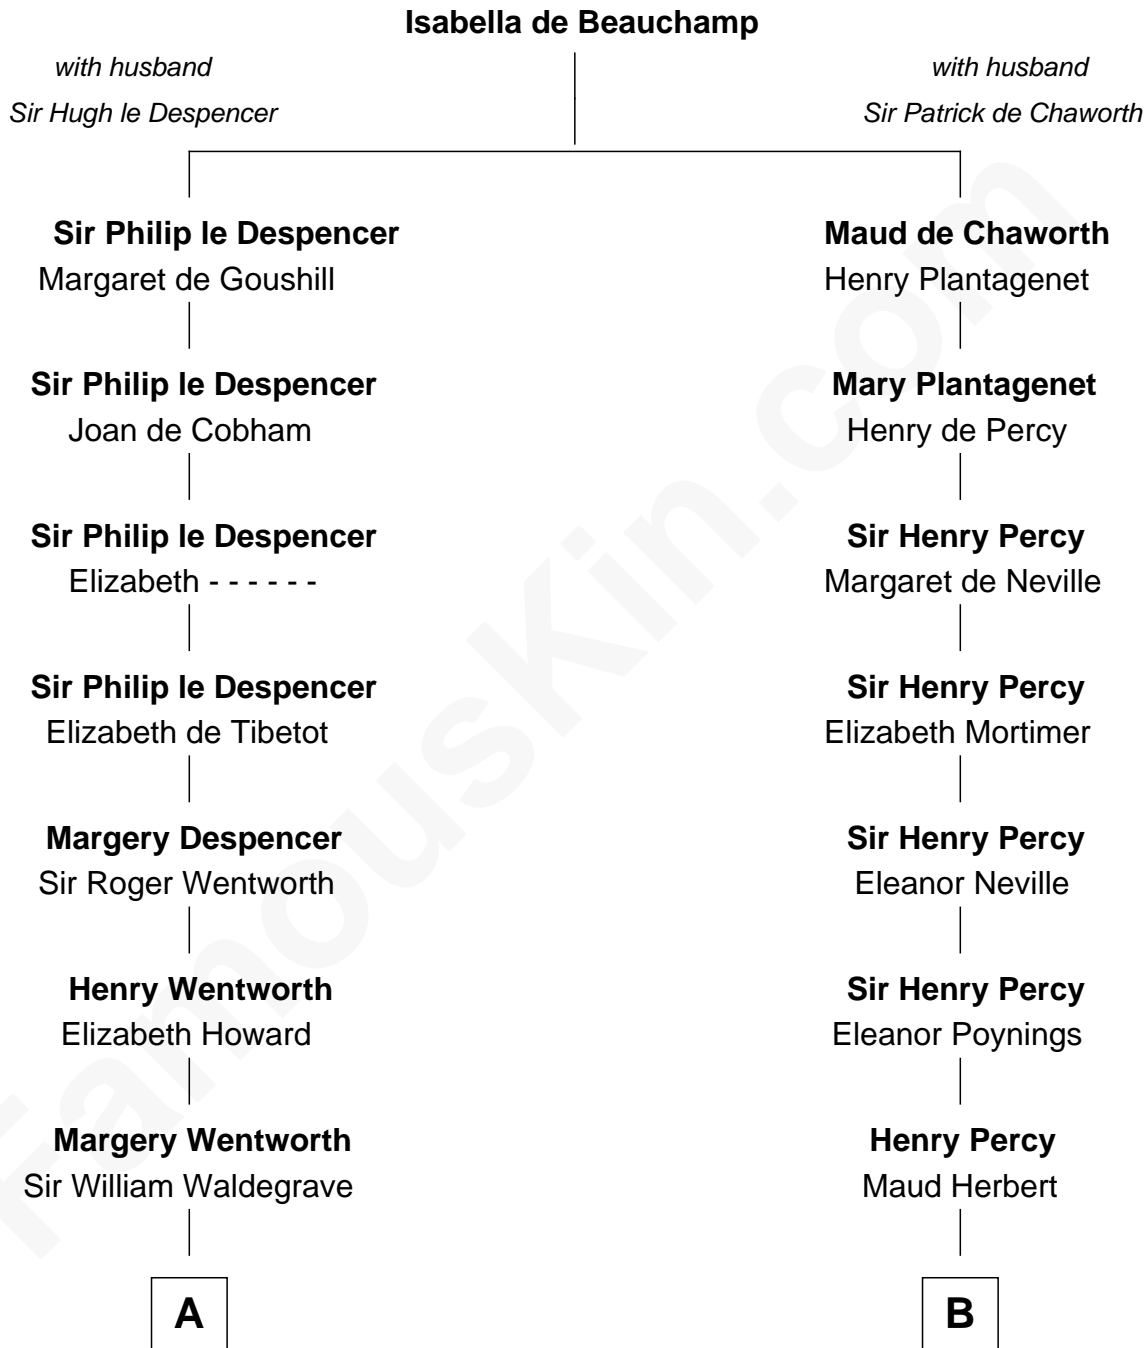

FamousKin.com
Relationship Chart of
Jake Gyllenhaal
Movie Actor

16th cousin 5 times removed of
Daniel Carroll
Signer of the U.S. Constitution

C

Anders Leonard Gyllenhaal

Selma Amanda Nelson

Leonard Ephraim Gyllenhaal