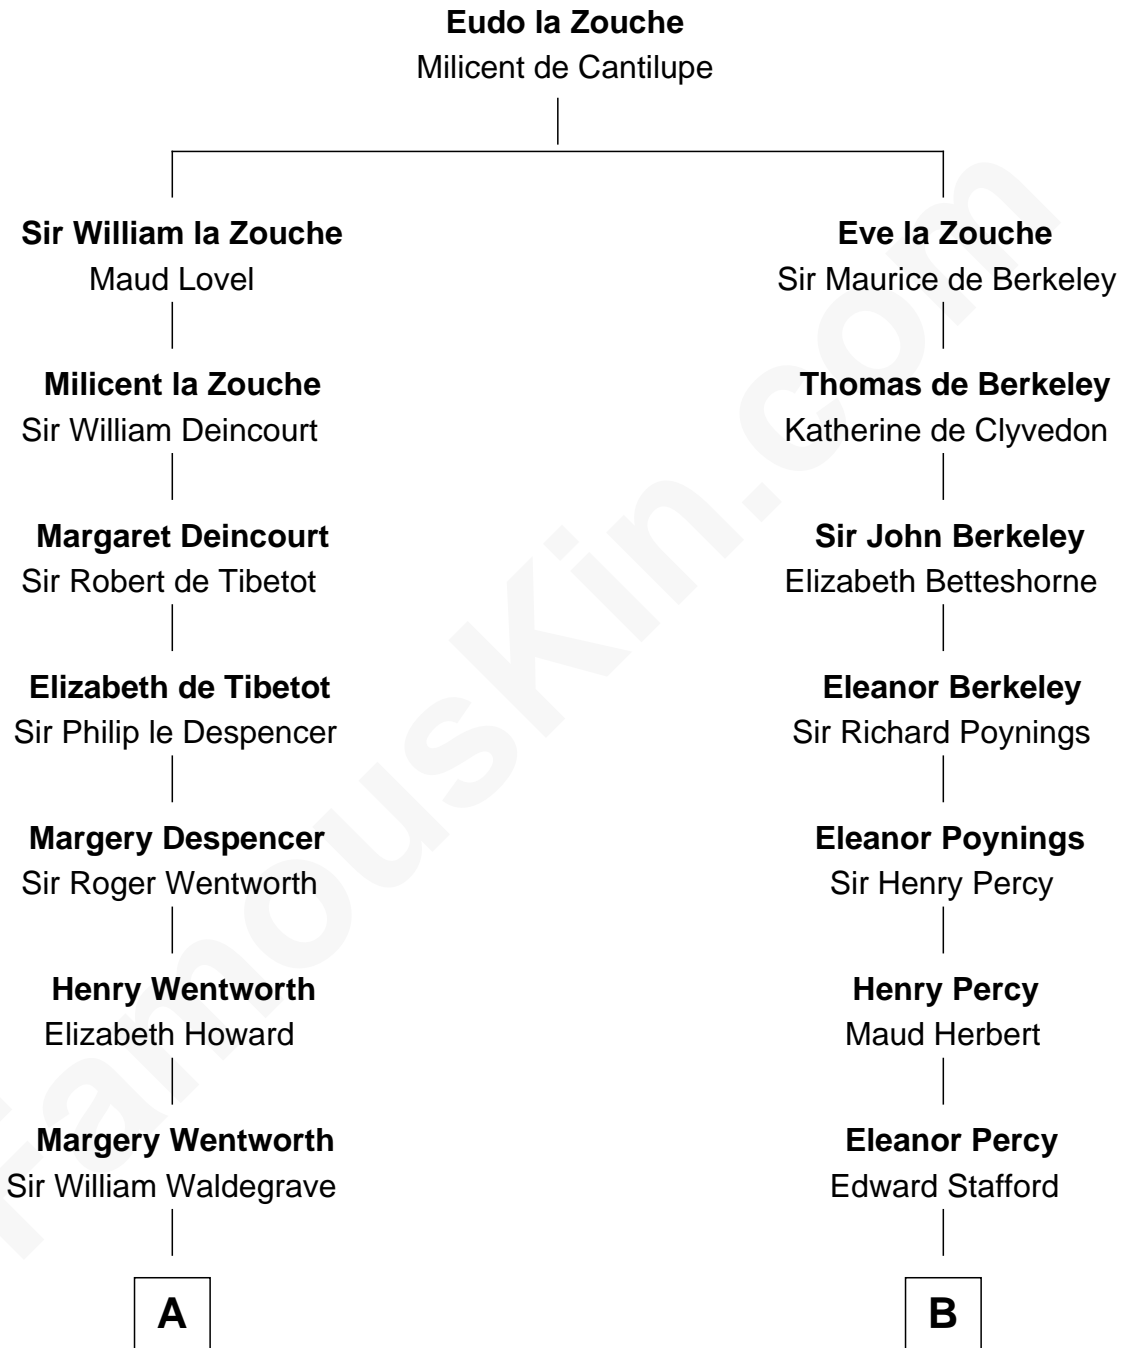

FamousKin.com
Relationship Chart of
Jake Gyllenhaal
Movie Actor

15th cousin 6 times removed of
Daniel Carroll
Signer of the U.S. Constitution

C

Anders Leonard Gyllenhaal

Selma Amanda Nelson

Leonard Ephraim Gyllenhaal