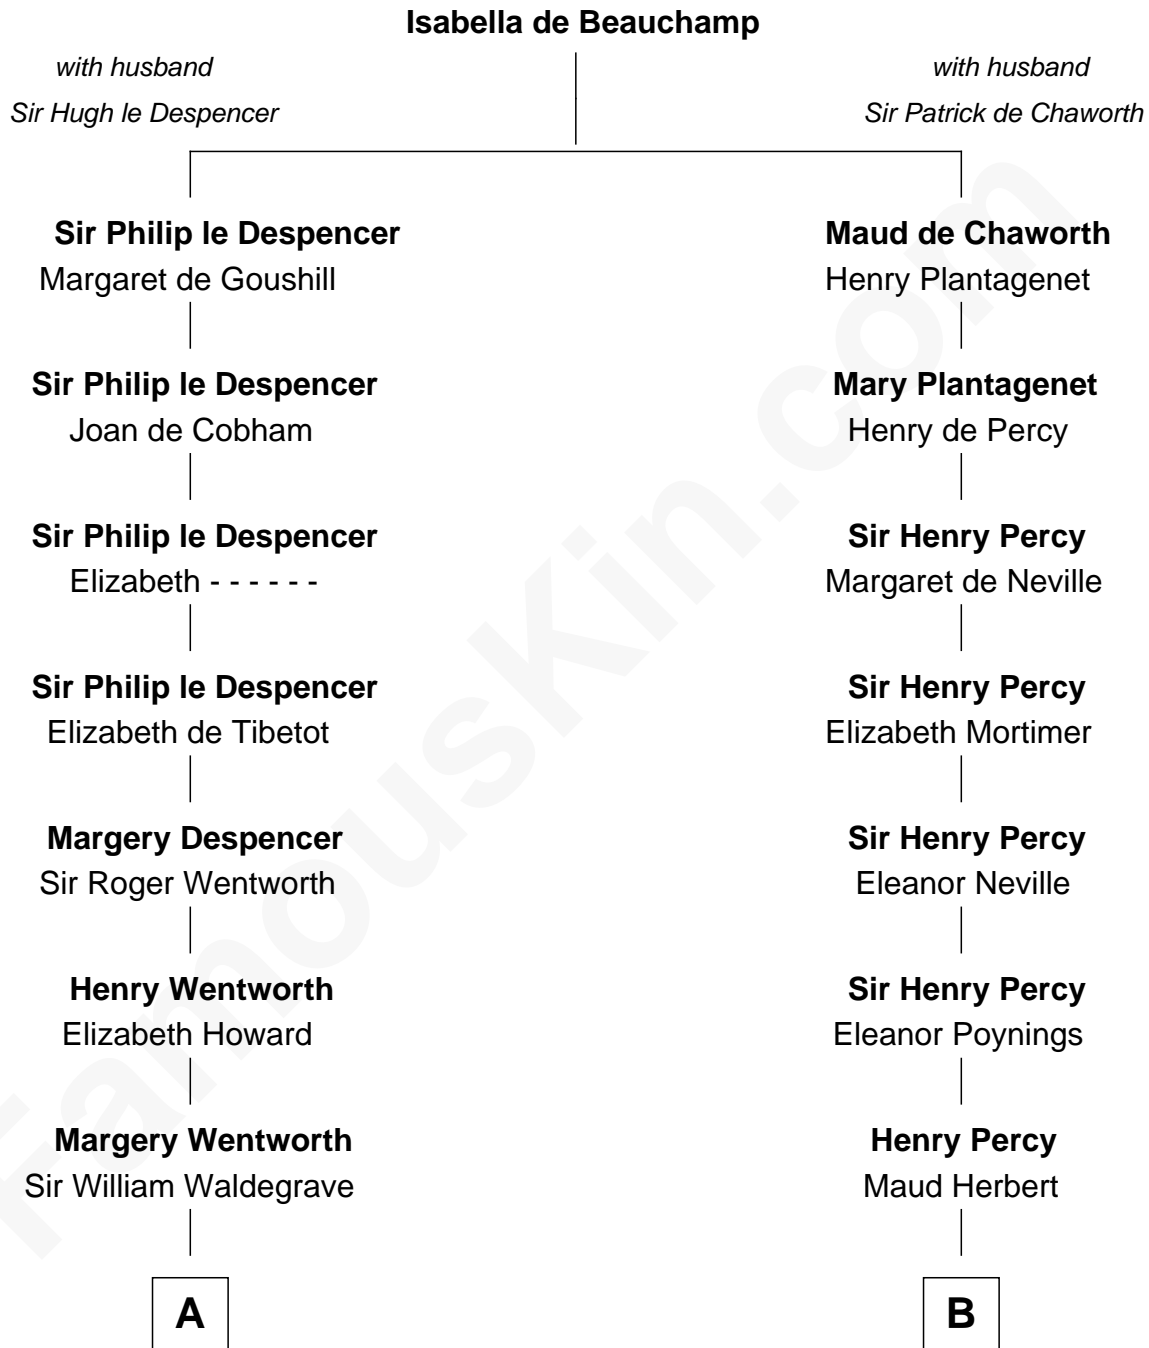

FamousKin.com
Relationship Chart of
Jake Gyllenhaal
Movie Actor

16th cousin 5 times removed of
John Carroll
Founder of Georgetown University

C

Anders Leonard Gyllenhaal

Selma Amanda Nelson

Leonard Ephraim Gyllenhaal