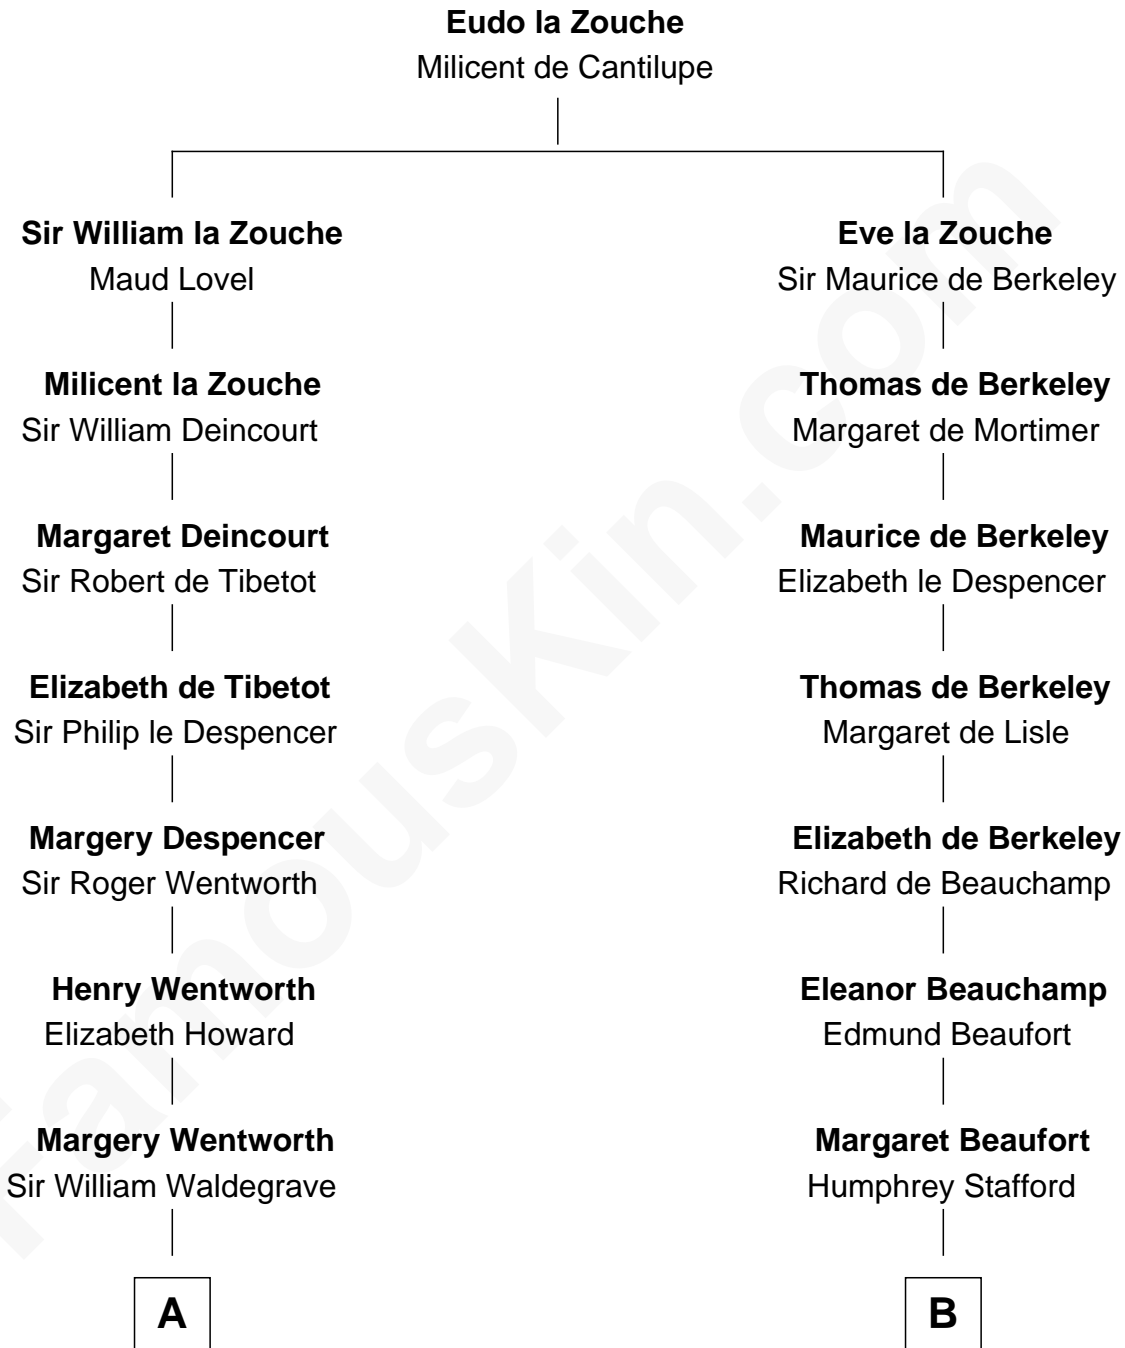

**FamousKin.com**  
**Relationship Chart of**  
**Jake Gyllenhaal**  
*Movie Actor*

19th cousin 2 times removed of  
**Lewis Carroll**  
*Author of Alice in Wonderland*

**C**

**Anders Leonard Gyllenhaal**

Selma Amanda Nelson

**Leonard Ephraim Gyllenhaal**

Philo Pendleton

**Hugh Anders Gyllenhaal**

Virginia Lowrie Childs

**Stephen Roark Gyllenhaal**

Naomi Achs

**Jake Gyllenhaal**