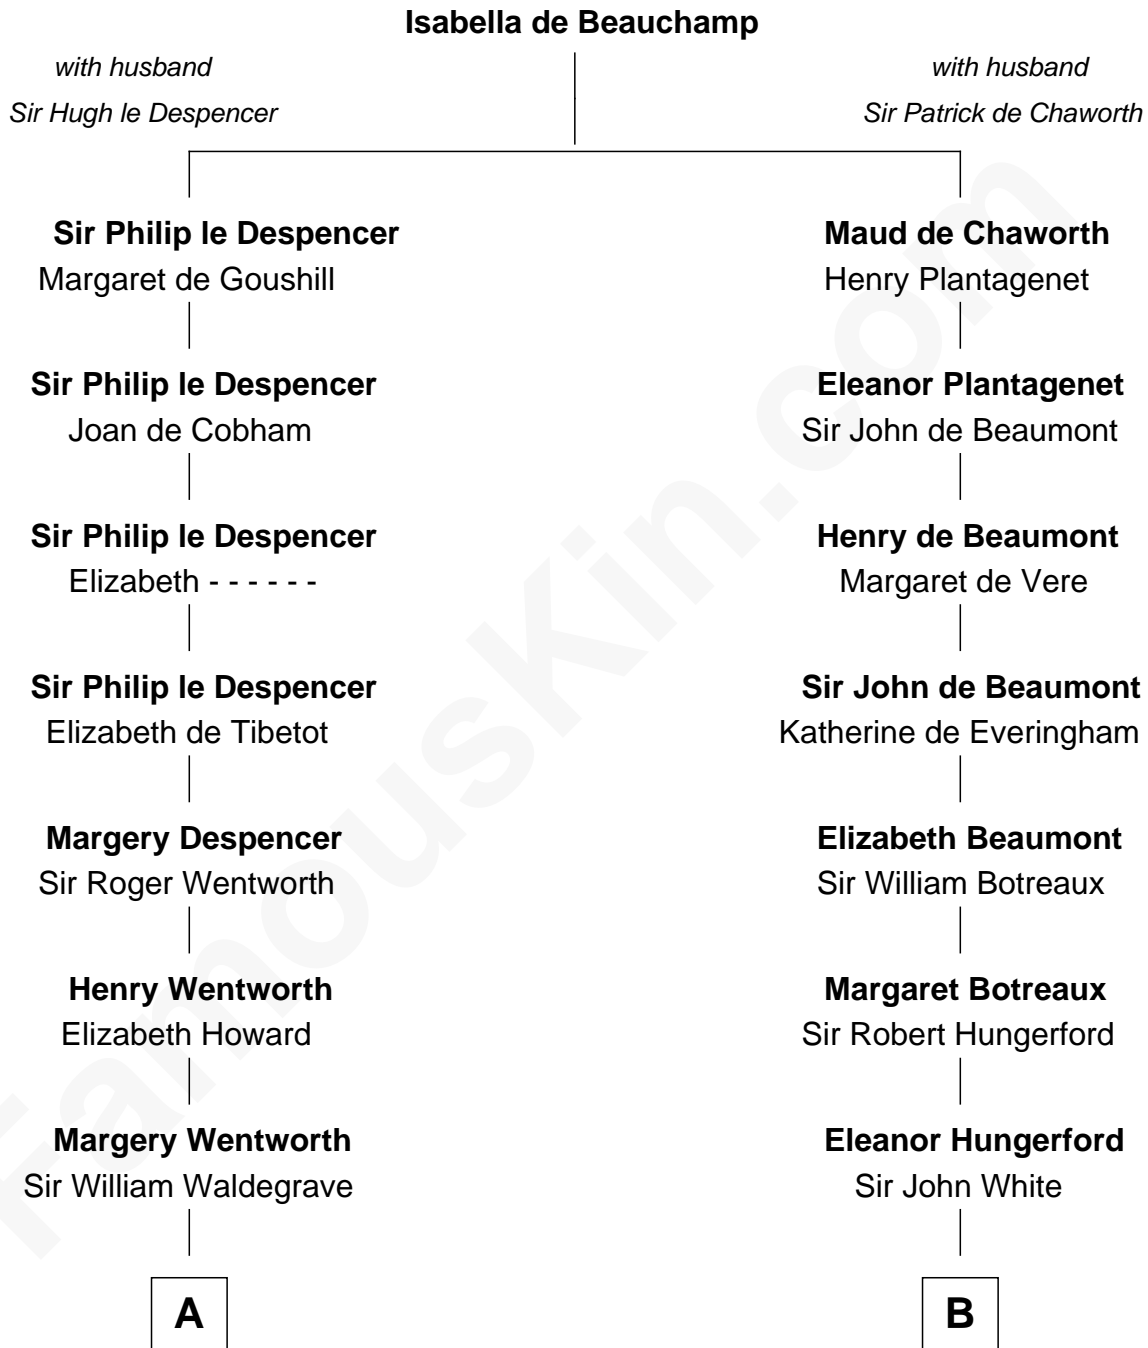

FamousKin.com
Relationship Chart of
Jake Gyllenhaal
Movie Actor

19th cousin 2 times removed of
Guillermo Billinghurst
31st President of Peru

C

Anders Leonard Gyllenhaal

Selma Amanda Nelson

Leonard Ephraim Gyllenhaal