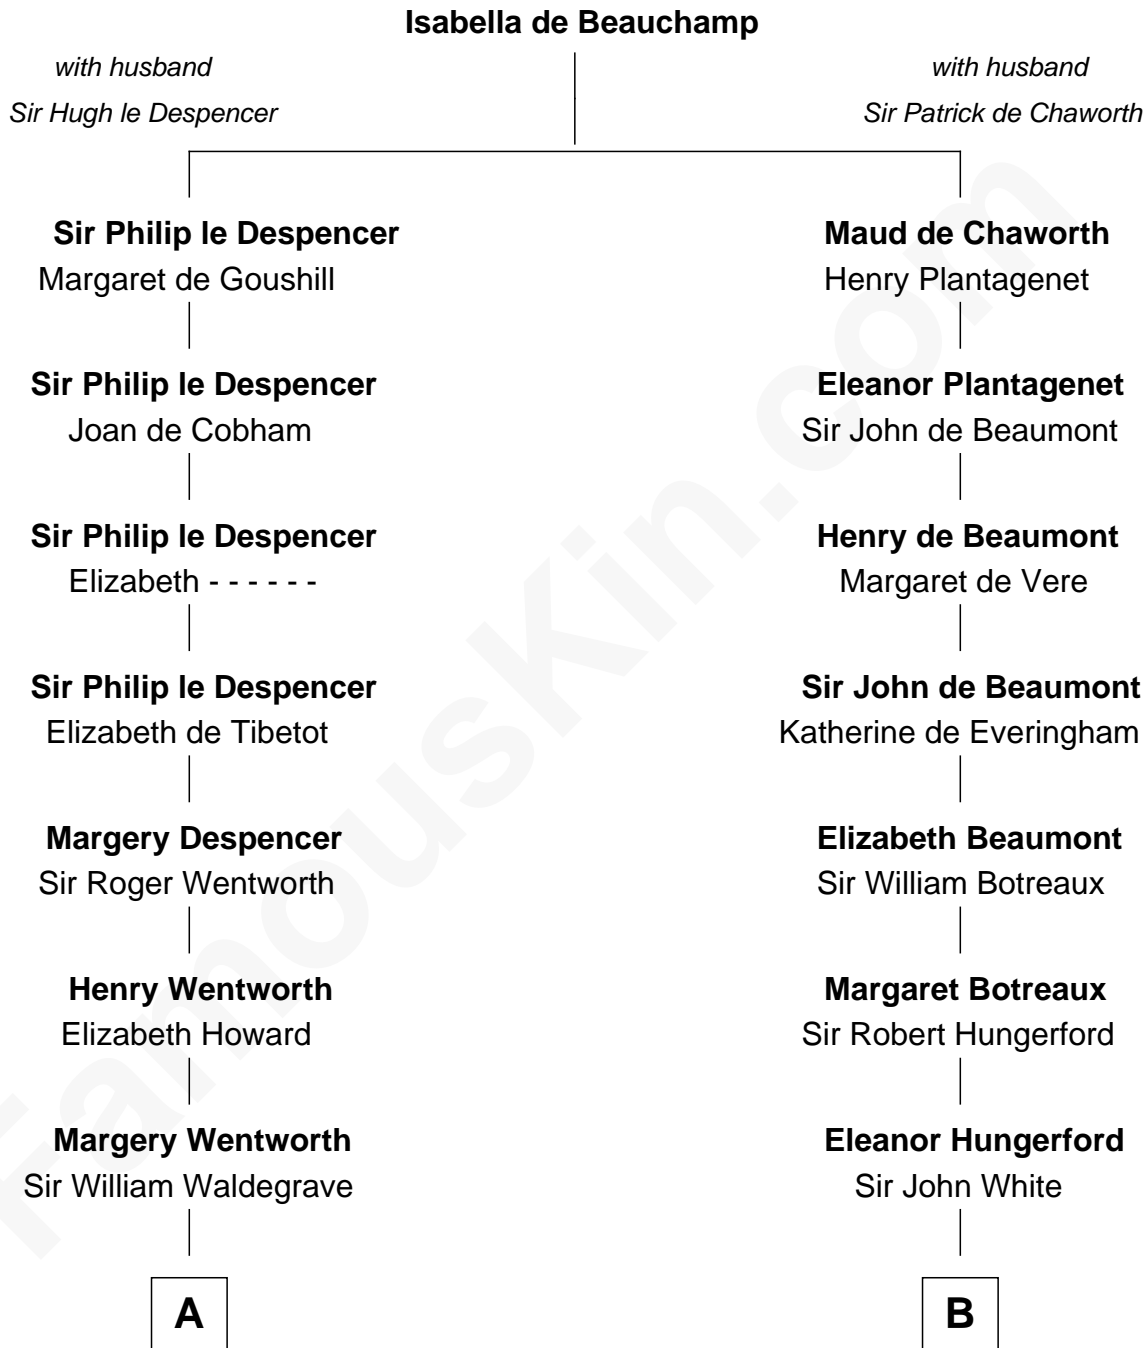

FamousKin.com Relationship Chart of

Jake Gyllenhaal

Movie Actor

21st cousin of

Susana Ferrari Billinghamurst

Argentine Aviation Pioneer

C

Anders Leonard Gyllenhaal

Selma Amanda Nelson

Leonard Ephraim Gyllenhaal

Philo Pendleton

Hugh Anders Gyllenhaal

Virginia Lowrie Childs

Stephen Roark Gyllenhaal

Naomi Achs

Jake Gyllenhaal

Rosa Laureana Billinghurst

Alfredo Ferrari

Susana Ferrari Billinghurst

Argentine Aviation Pioneer