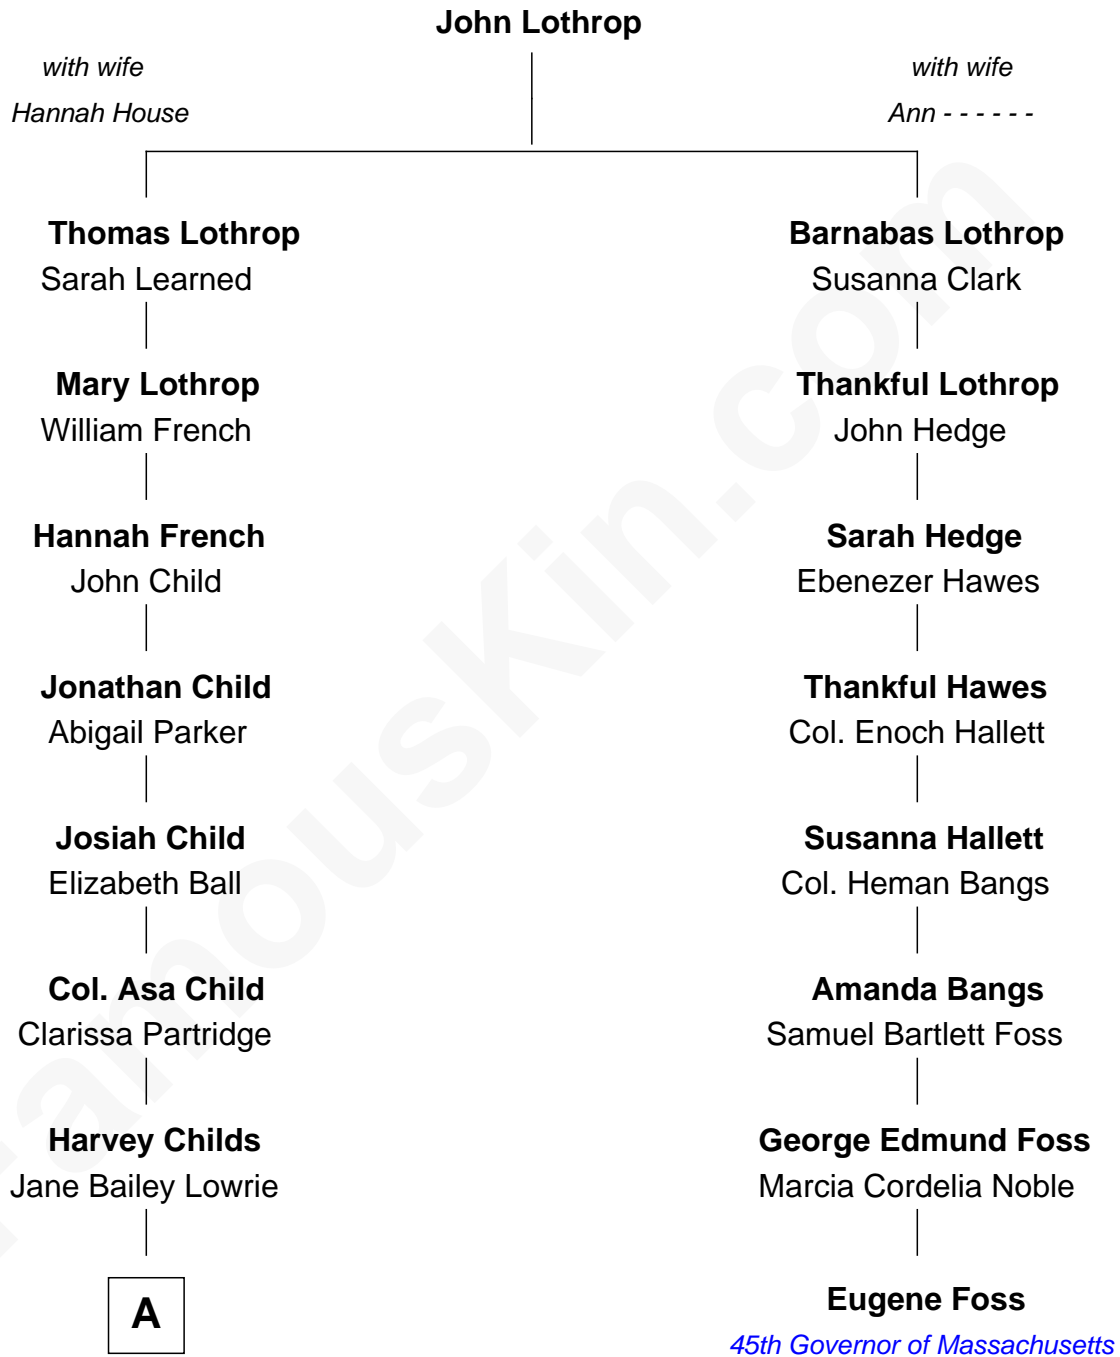

FamousKin.com
Relationship Chart of
Jake Gyllenhaal
Movie Actor

7th cousin 4 times removed of

Eugene Foss
45th Governor of Massachusetts

A

—
Walter Cameron Childs

Edith Worcester Smith

—
Geoffrey Stafford Childs

Olivia Hughes Waelchli

—
Virginia Lowrie Childs

Hugh Anders Gyllenhaal

—
Stephen Roark Gyllenhaal

Naomi Achs

—
Jake Gyllenhaal

Movie Actor