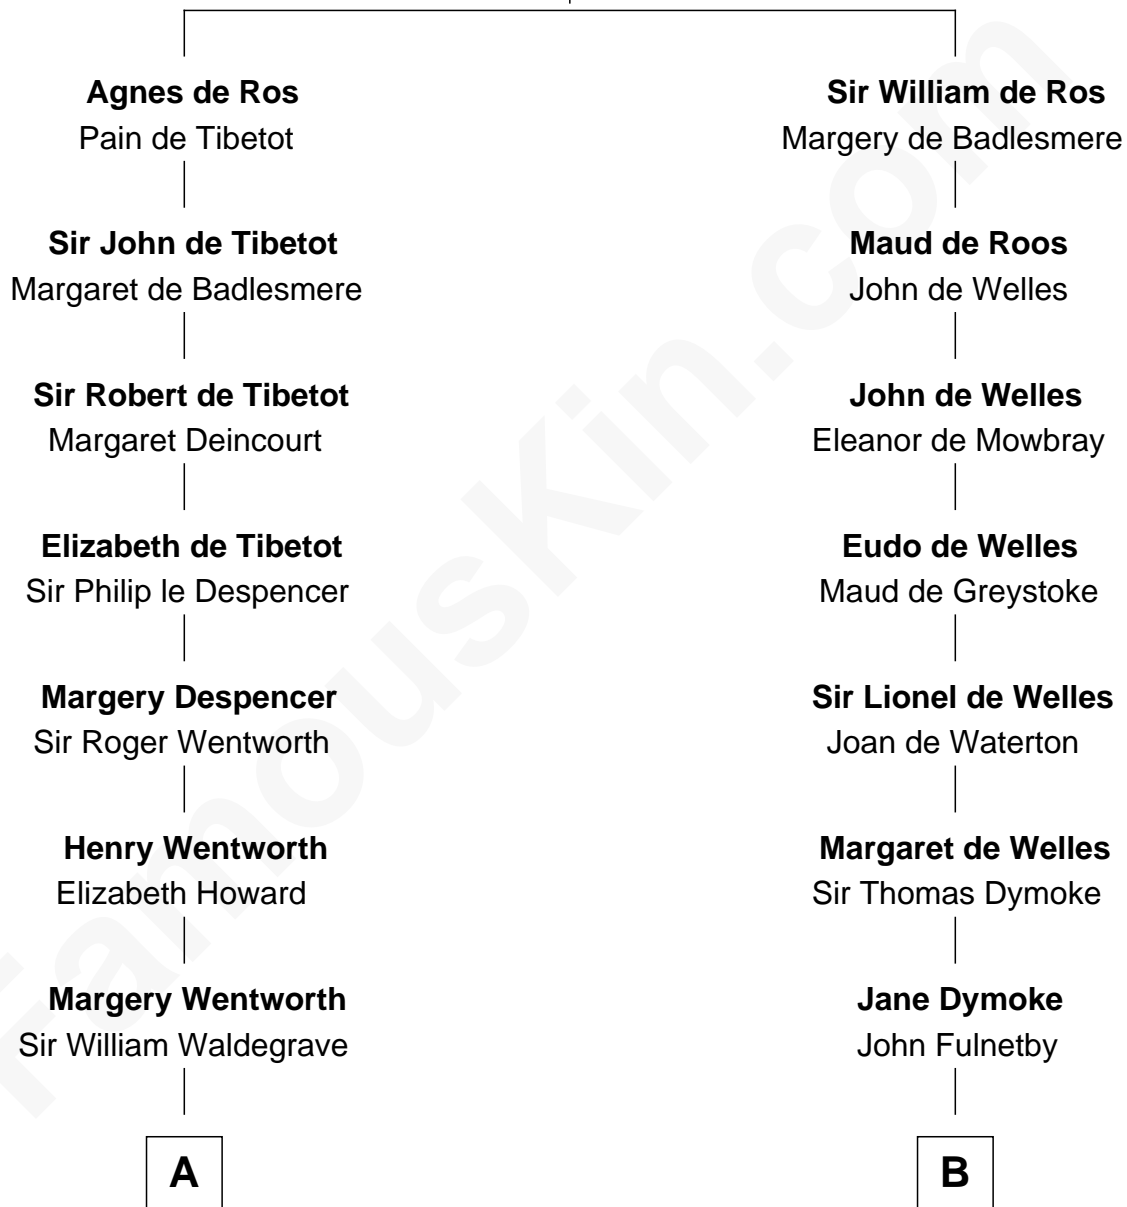

FamousKin.com

Relationship Chart of

Maggie Gyllenhaal

Movie Actress

21st cousin of

Owen Brewster

54th Governor of Maine

William de Ros

Maude de Vaux

C

Anders Leonard Gyllenhaal

Selma Amanda Nelson

Leonard Ephraim Gyllenhaal

Philo Pendleton

Hugh Anders Gyllenhaal

Virginia Lowrie Childs

Margaret Owen

Owen W. Bridges

Lydia A. -----

Carrie S. Bridges

William Edmund Brewster

Owen Brewster

54th Governor of Maine