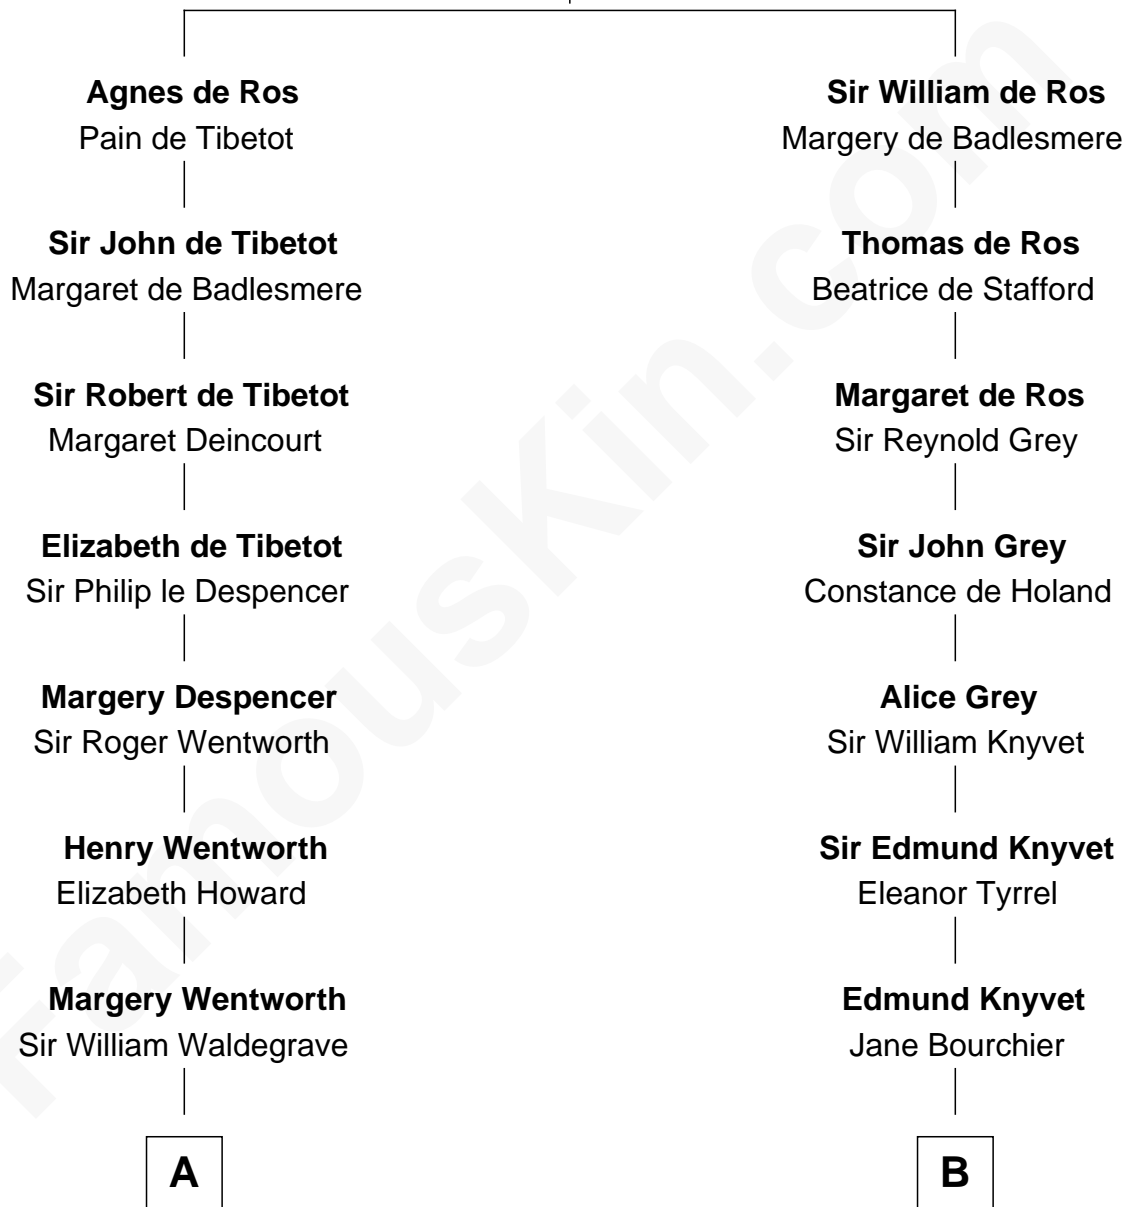

FamousKin.com Relationship Chart of

Maggie Gyllenhaal

Movie Actress

21st cousin of

Story Musgrave

NASA Astronaut

William de Ros

Maude de Vaux

C

Anders Leonard Gyllenhaal

Selma Amanda Nelson

Leonard Ephraim Gyllenhaal

Philo Pendleton

Hugh Anders Gyllenhaal

Virginia Lowrie Childs

Stephen Roark Gyllenhaal

Naomi Achs

Maggie Gyllenhaal

Movie Actress

D

William Gray

Sarah Frances Loring

Edward Gray

Elizabeth Gray Story