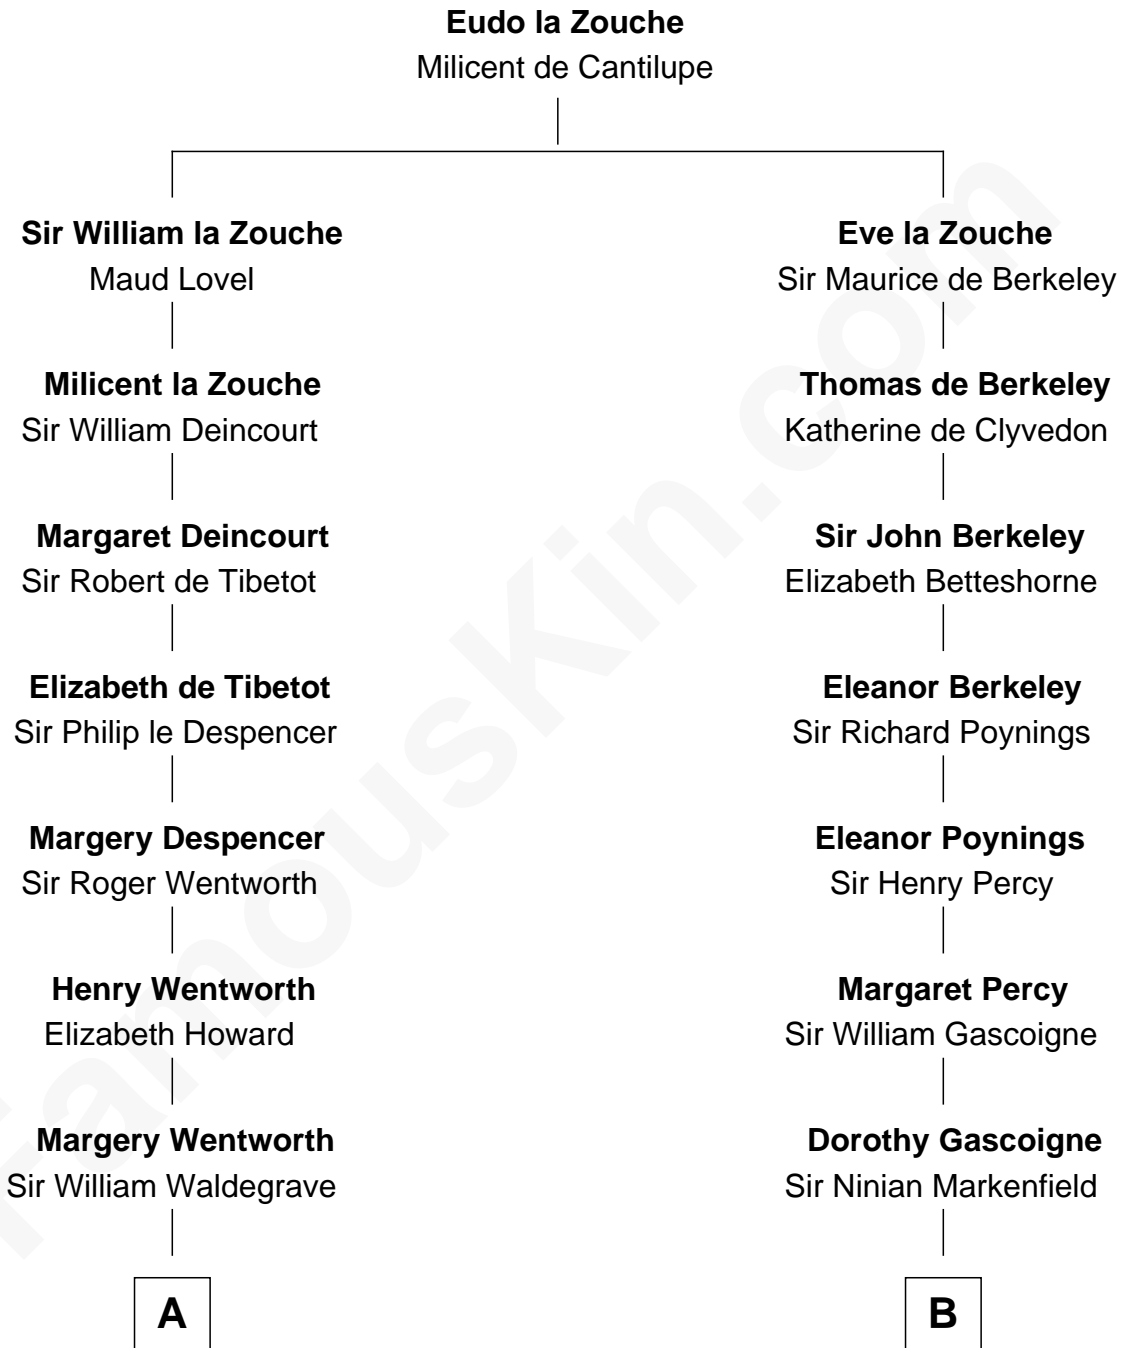

FamousKin.com
Relationship Chart of
Maggie Gyllenhaal
Movie Actress

18th cousin 3 times removed of
Horace Gray
U.S. Supreme Court Justice

C

Anders Leonard Gyllenhaal

Selma Amanda Nelson

Leonard Ephraim Gyllenhaal

Horace Gray

Harriet Upham

Horace Gray

U.S. Supreme Court Justice

FamousKin.com