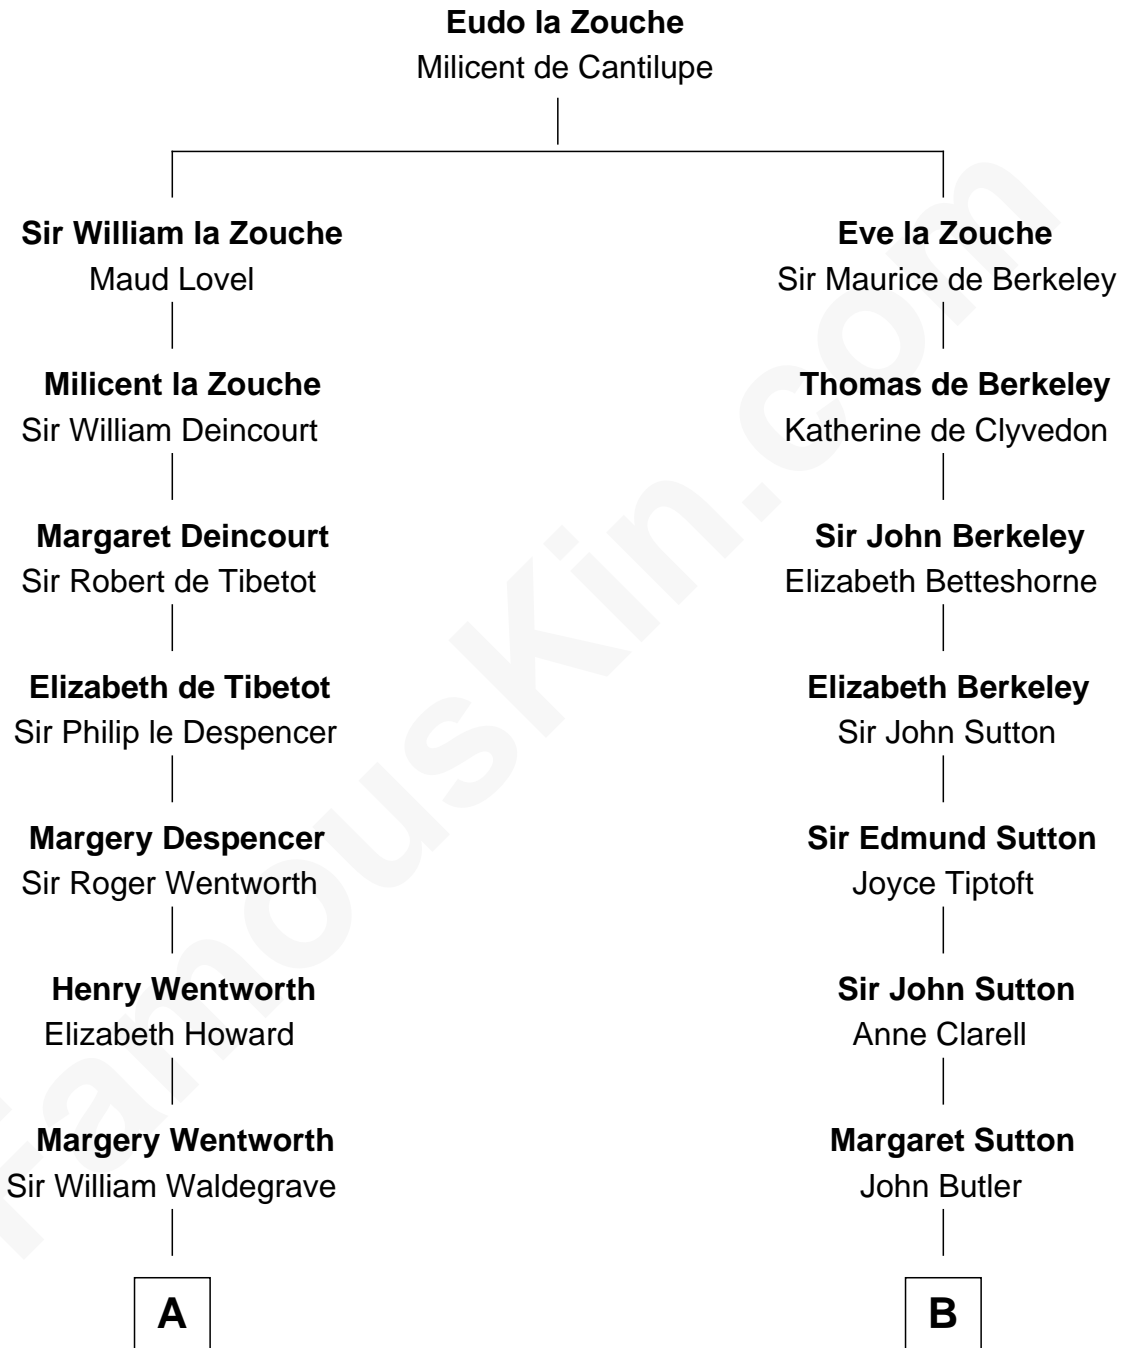

FamousKin.com
Relationship Chart of
Maggie Gyllenhaal
Movie Actress

19th cousin 2 times removed of
General George S. Patton
U.S. Army - World War II

C

Anders Leonard Gyllenhaal

Selma Amanda Nelson

Leonard Ephraim Gyllenhaal