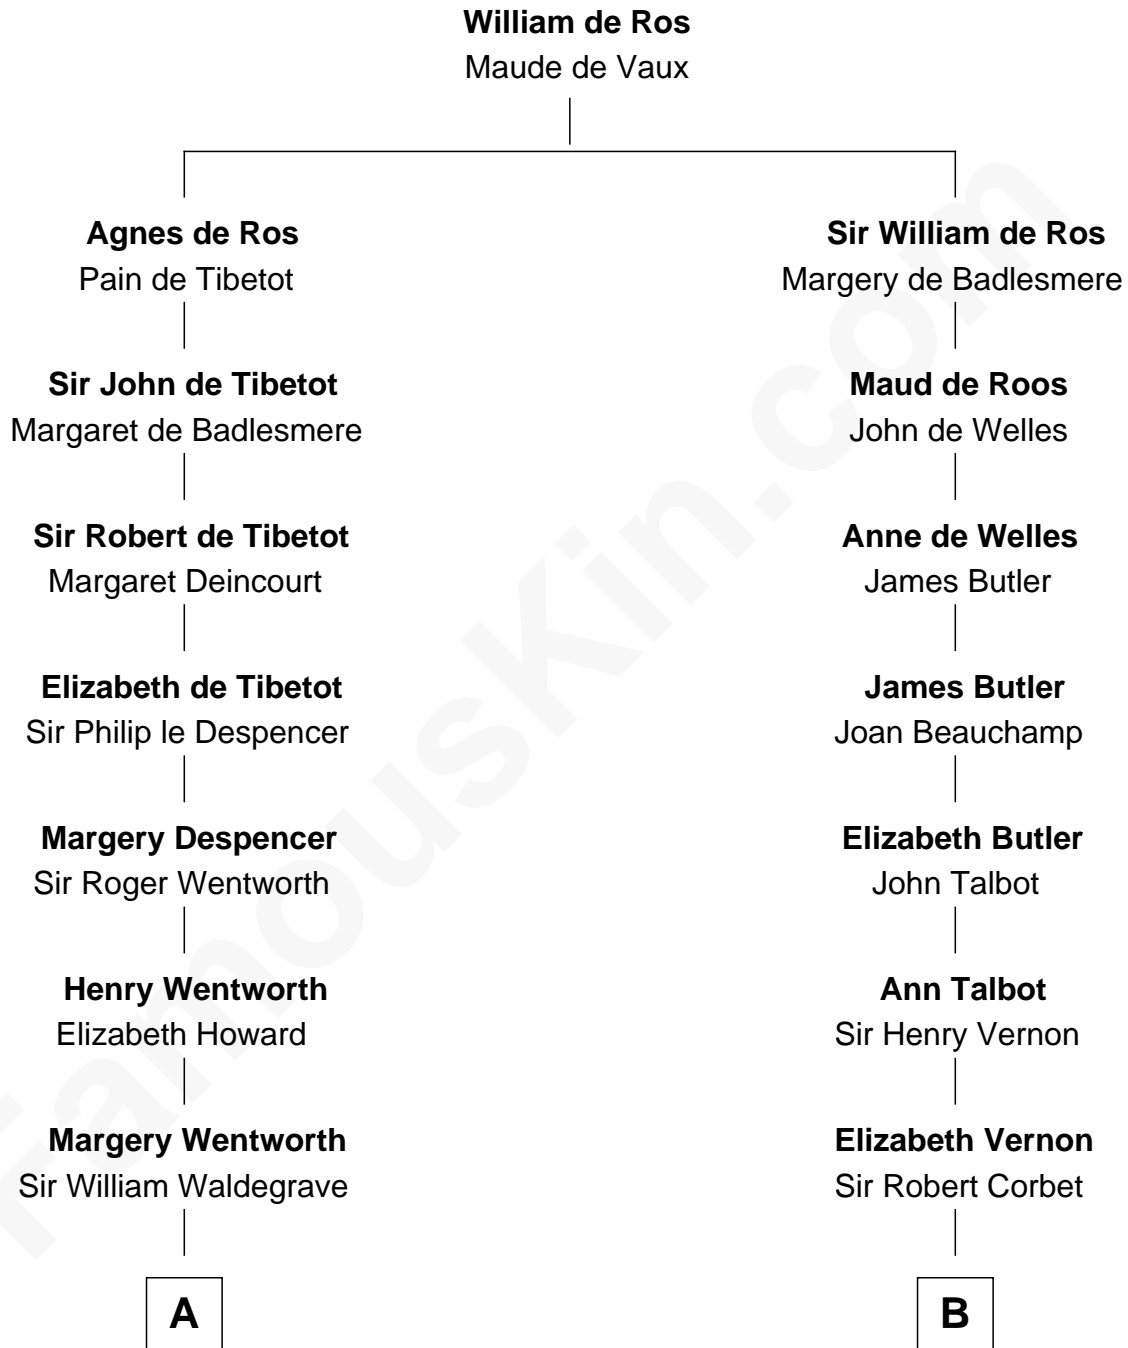

FamousKin.com
Relationship Chart of
Maggie Gyllenhaal
Movie Actress

20th cousin 1 time removed of
Lizzie Borden
Accused Murderess

C

Anders Leonard Gyllenhaal
Selma Amanda Nelson

Leonard Ephraim Gyllenhaal
Philo Pendleton

Hugh Anders Gyllenhaal
Virginia Lowrie Childs

Stephen Roark Gyllenhaal
Naomi Achs

Maggie Gyllenhaal
Movie Actress

D

Sarah L. Vinnicum
Joseph Morse

Anthony Morse
Rhoda Morrison

Sarah Anthony Morse
Andrew Jackson Borden

Lizzie Borden
Accused Murderess

FamousKin.com