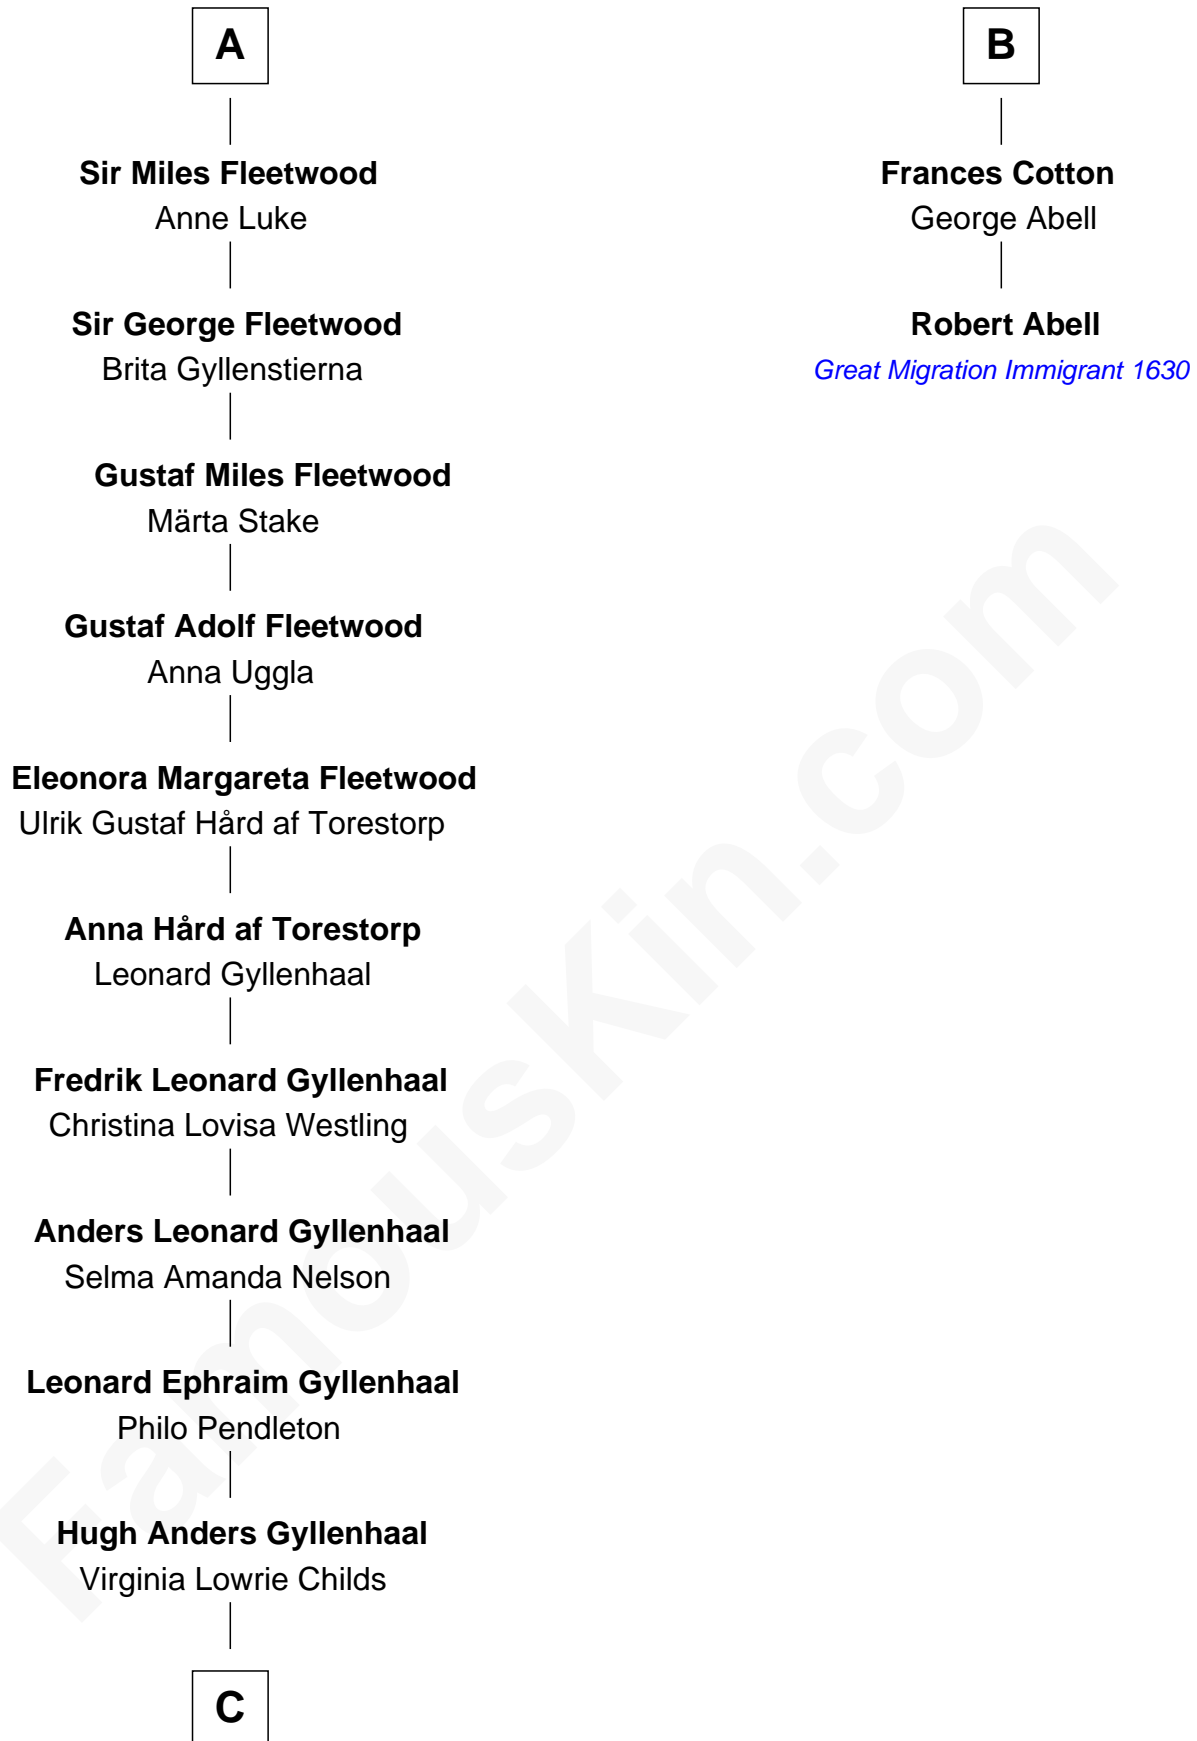

FamousKin.com
Relationship Chart of
Maggie Gyllenhaal
Movie Actress

8th cousin 10 times removed of

Robert Abell
(c1605 - 1663) Great Migration Immigrant 1630

C

Stephen Roark Gyllenhaal

Naomi Achs

Maggie Gyllenhaal