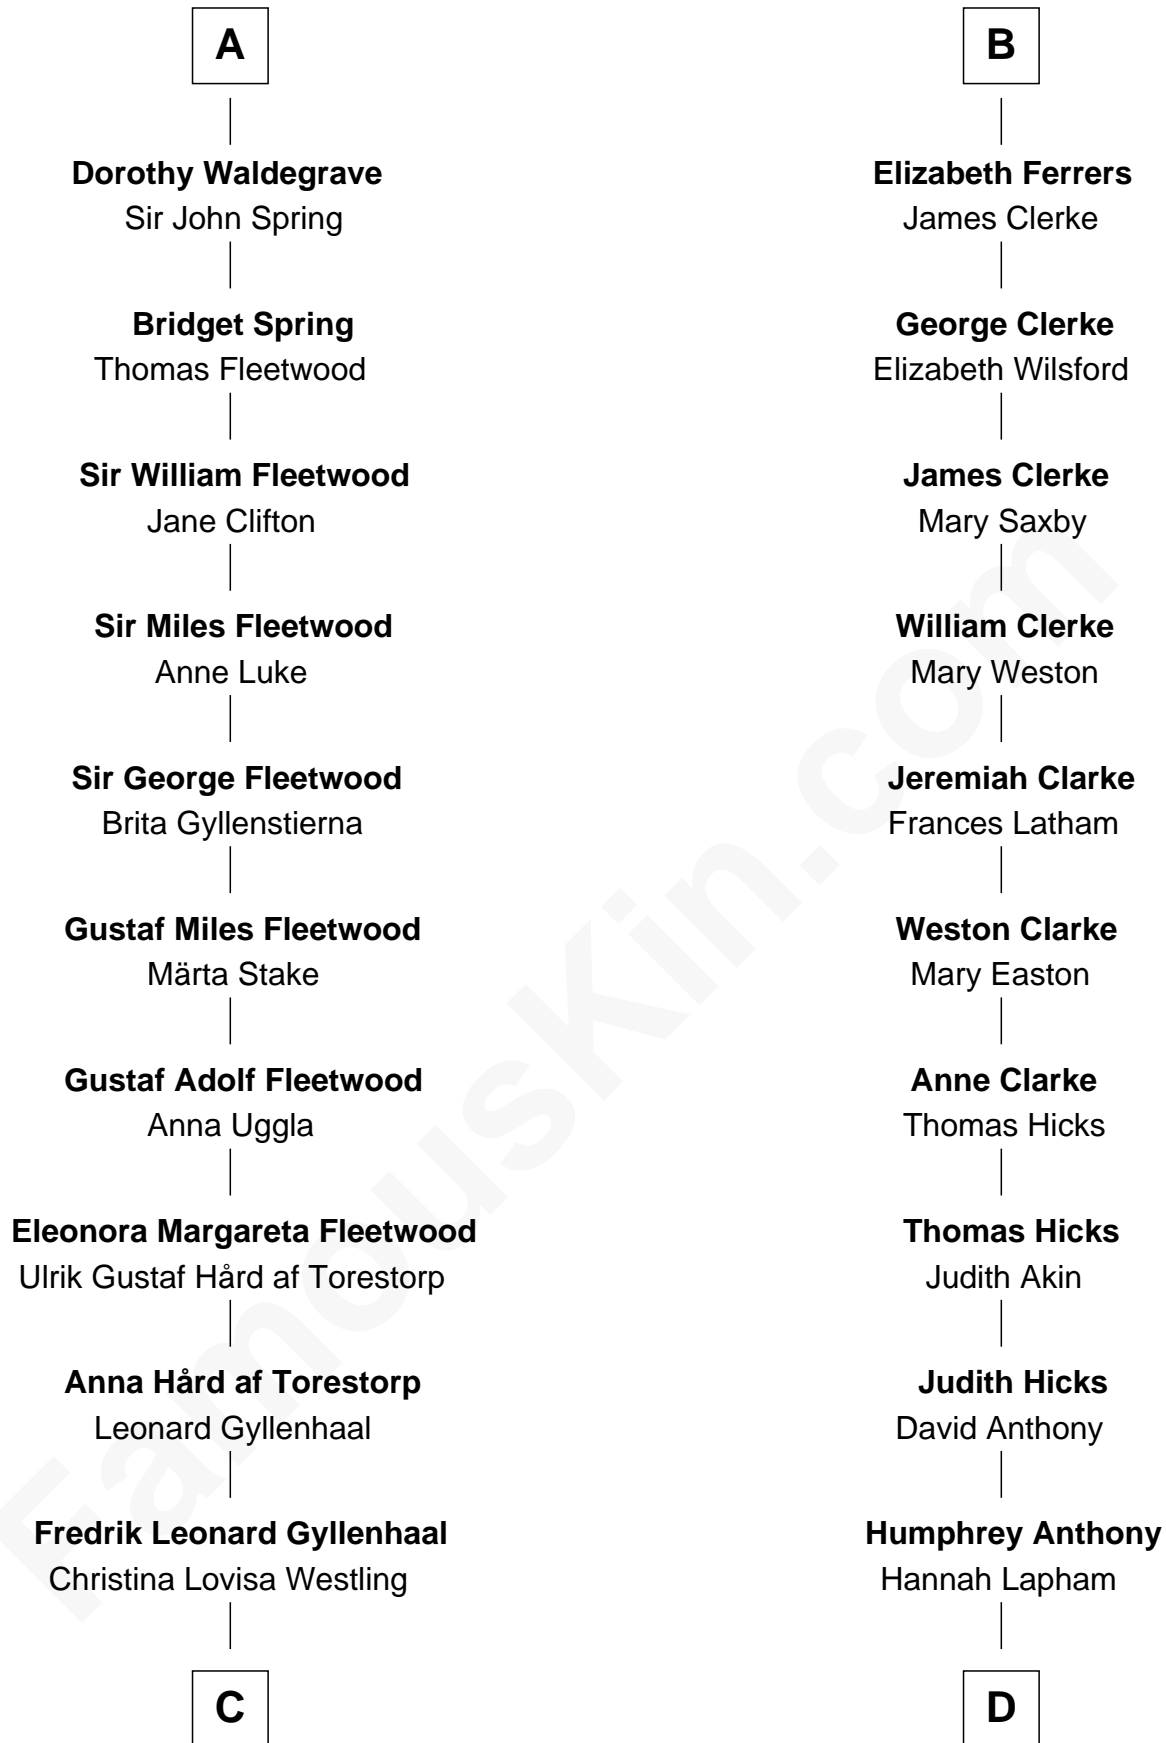

FamousKin.com
Relationship Chart of
Maggie Gyllenhaal
Movie Actress

18th cousin 3 times removed of

Susan B. Anthony
Women's Rights Advocate

C

Anders Leonard Gyllenhaal
Selma Amanda Nelson

Leonard Ephraim Gyllenhaal
Philo Pendleton

Hugh Anders Gyllenhaal
Virginia Lowrie Childs

Stephen Roark Gyllenhaal
Naomi Achs

Maggie Gyllenhaal
Movie Actress

D

Daniel Anthony
Lucy Read

Susan B. Anthony
Women's Rights Advocate

FamousKin.com