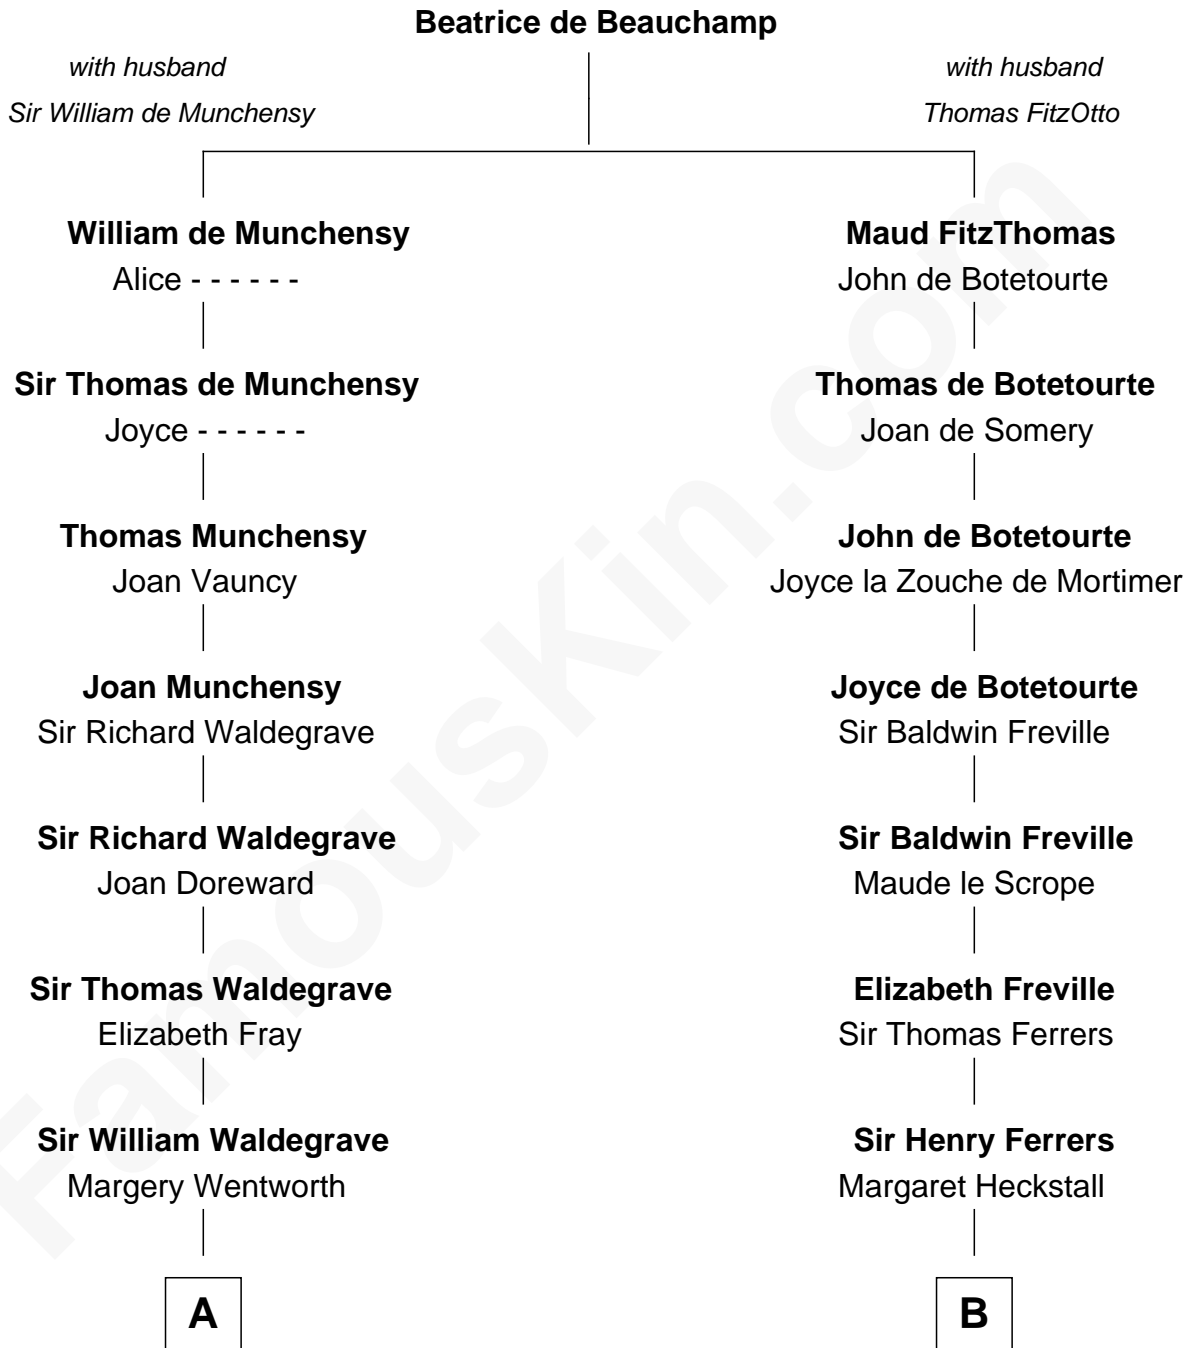

FamousKin.com
Relationship Chart of
Maggie Gyllenhaal
Movie Actress

18th cousin 3 times removed of

Susan B. Anthony
Women's Rights Advocate

C

Anders Leonard Gyllenhaal
Selma Amanda Nelson

Leonard Ephraim Gyllenhaal
Philo Pendleton

Hugh Anders Gyllenhaal
Virginia Lowrie Childs

Stephen Roark Gyllenhaal
Naomi Achs

Maggie Gyllenhaal
Movie Actress

D

Daniel Anthony
Lucy Read

Susan B. Anthony
Women's Rights Advocate

FamousKin.com