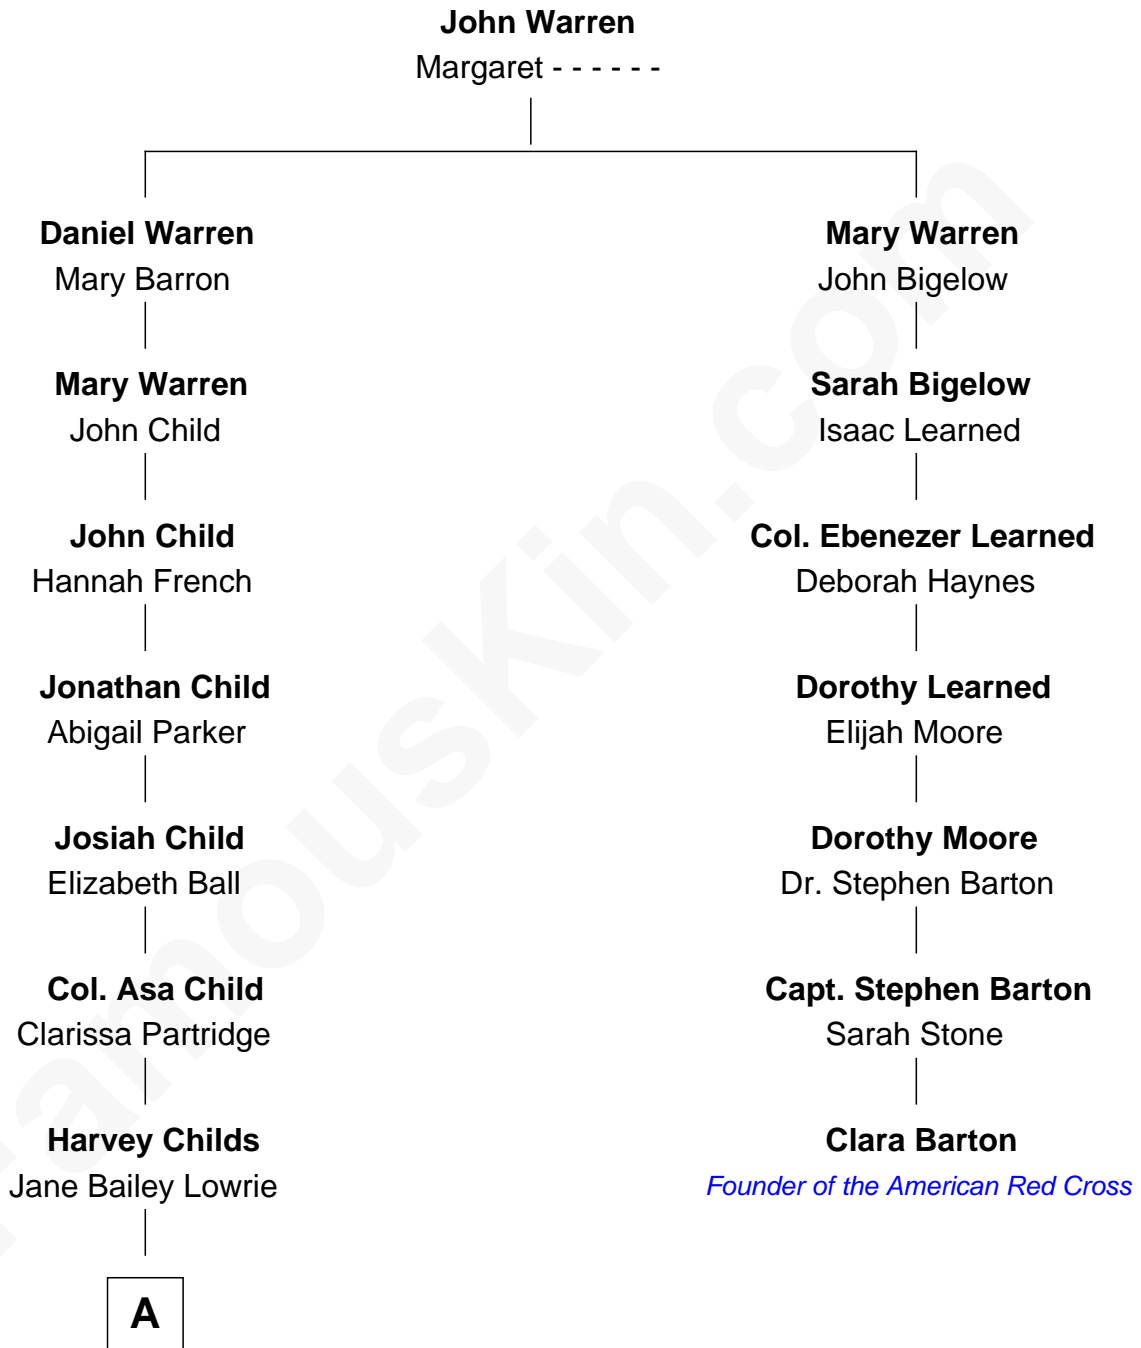

**FamousKin.com**  
**Relationship Chart of**  
**Maggie Gyllenhaal**  
*Movie Actress*

6th cousin 5 times removed of  
**Clara Barton**  
*Founder of the American Red Cross*

**A**

—  
**Walter Cameron Childs**

Edith Worcester Smith

—  
**Geoffrey Stafford Childs**

Olivia Hughes Waelchli

—  
**Virginia Lowrie Childs**

Hugh Anders Gyllenhaal

—  
**Stephen Roark Gyllenhaal**

Naomi Achs

—  
**Maggie Gyllenhaal**