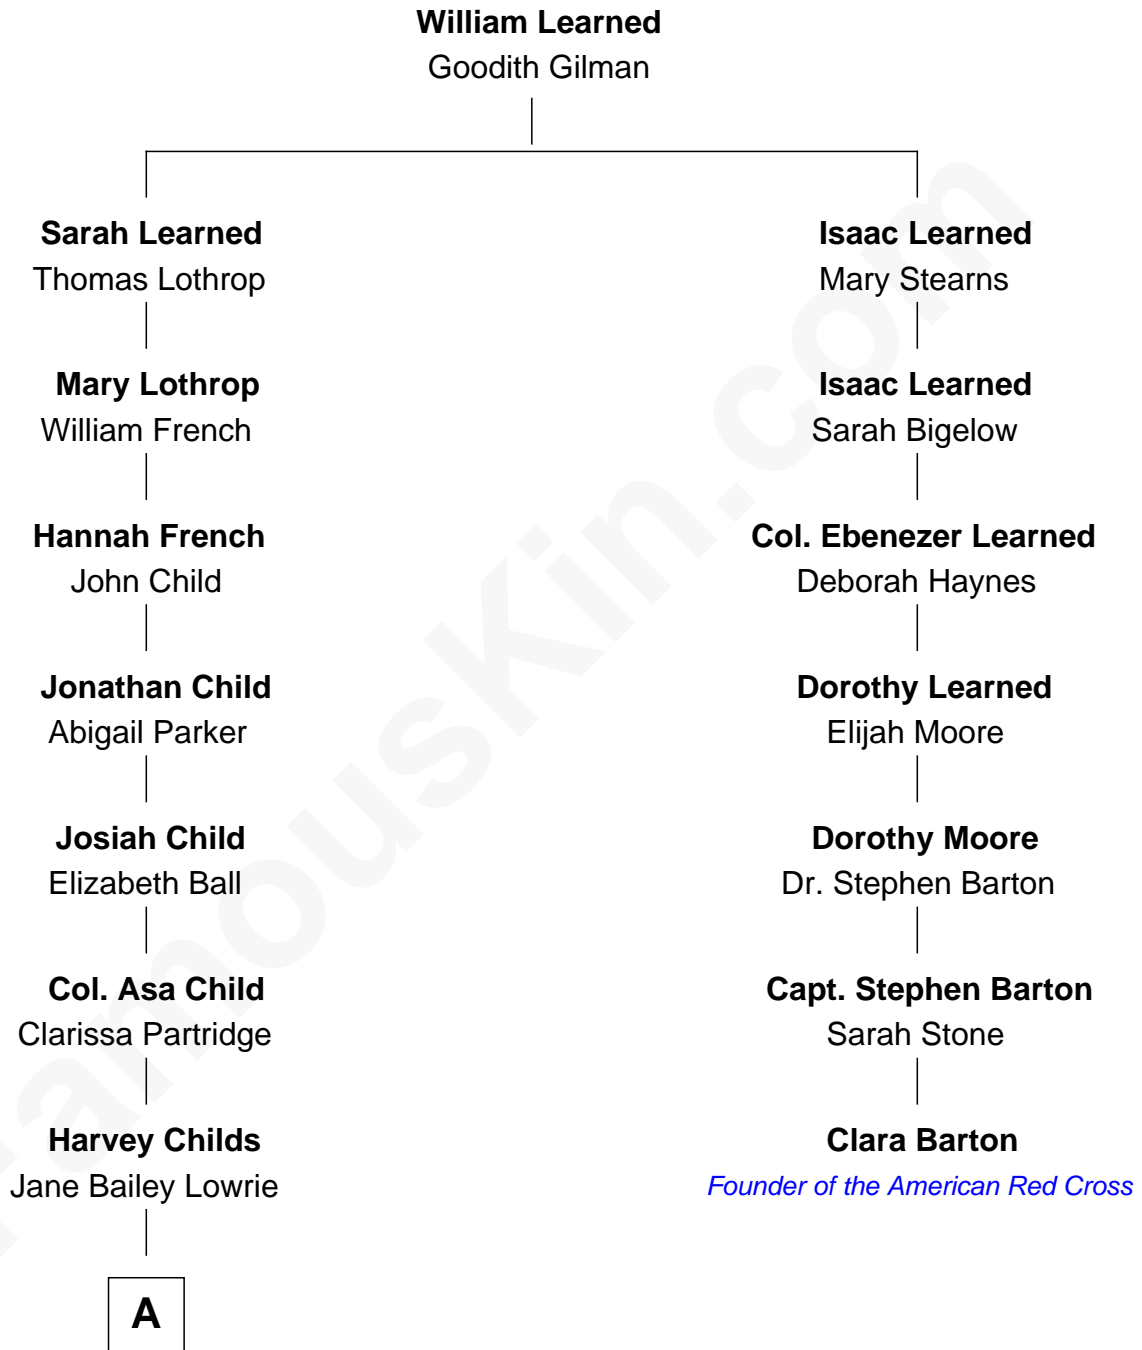

**FamousKin.com**  
**Relationship Chart of**  
**Maggie Gyllenhaal**  
*Movie Actress*

6th cousin 5 times removed of  
**Clara Barton**  
*Founder of the American Red Cross*

**A**

—  
**Walter Cameron Childs**

Edith Worcester Smith

—  
**Geoffrey Stafford Childs**

Olivia Hughes Waelchli

—  
**Virginia Lowrie Childs**

Hugh Anders Gyllenhaal

—  
**Stephen Roark Gyllenhaal**

Naomi Achs

—  
**Maggie Gyllenhaal**