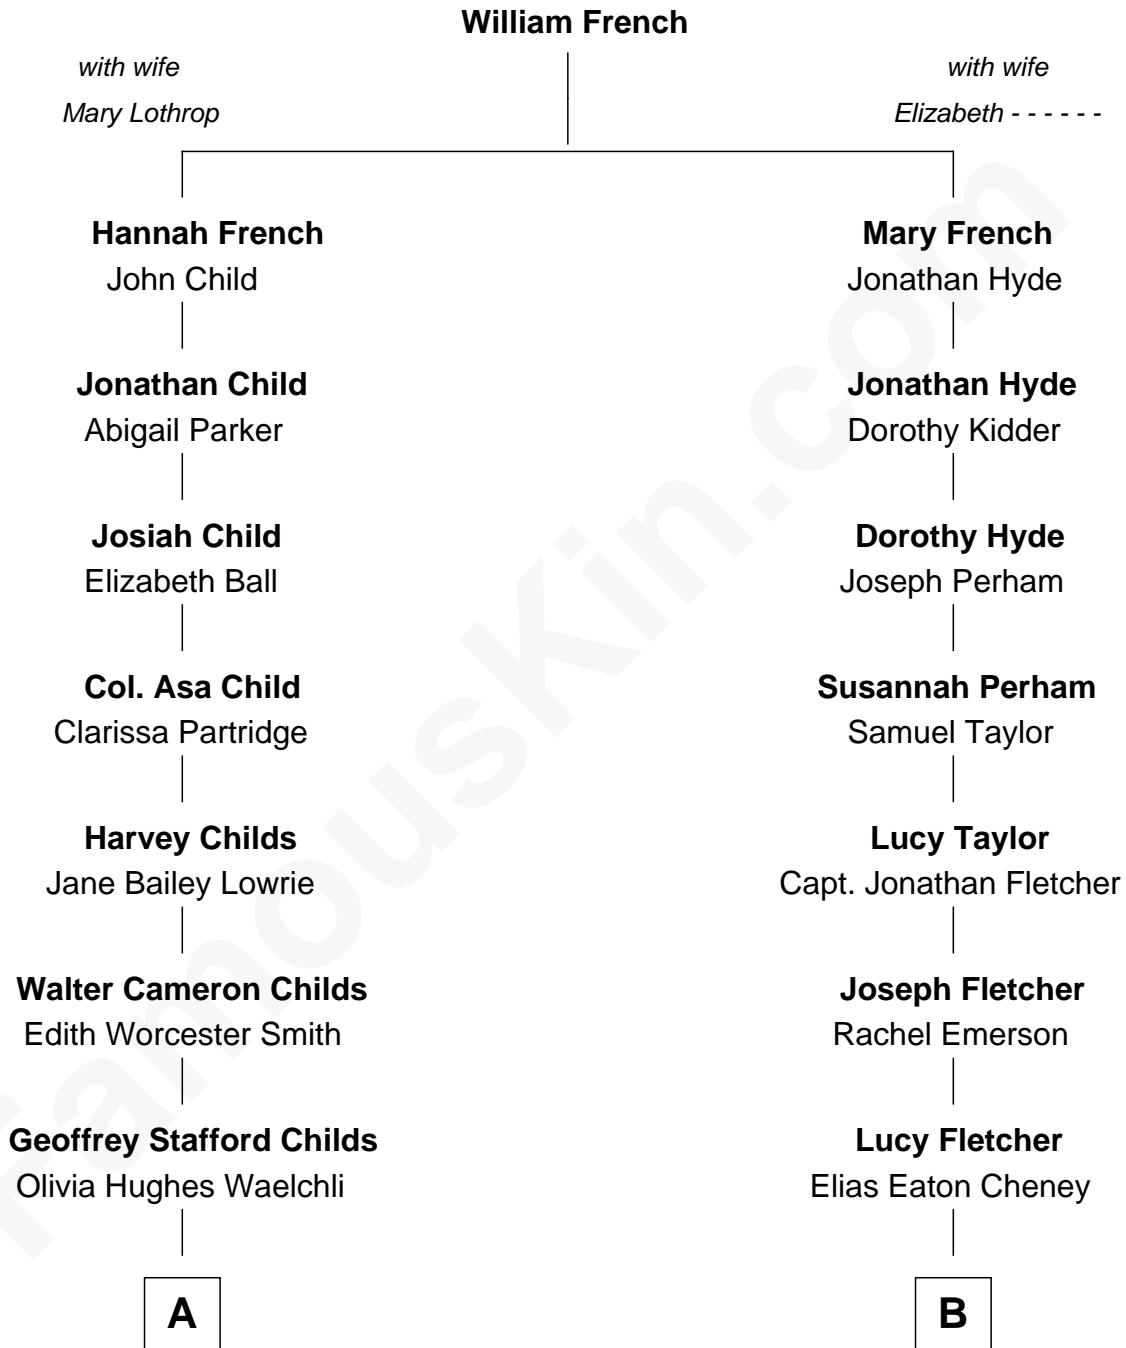

FamousKin.com
Relationship Chart of
Maggie Gyllenhaal
Movie Actress

9th cousin 1 time removed of
Dick Cheney
46th U.S. Vice-President

A

Virginia Lowrie Childs
Hugh Anders Gyllenhaal

Stephen Roark Gyllenhaal
Naomi Achs

Maggie Gyllenhaal
Movie Actress

B

Samuel Fletcher Cheney
Ella A. Phillips

Thomas Herbert Cheney
Margaret E. Tyler

Richard Herbert Cheney
Marge Lorraine Dickey

Dick Cheney
46th U.S. Vice-President