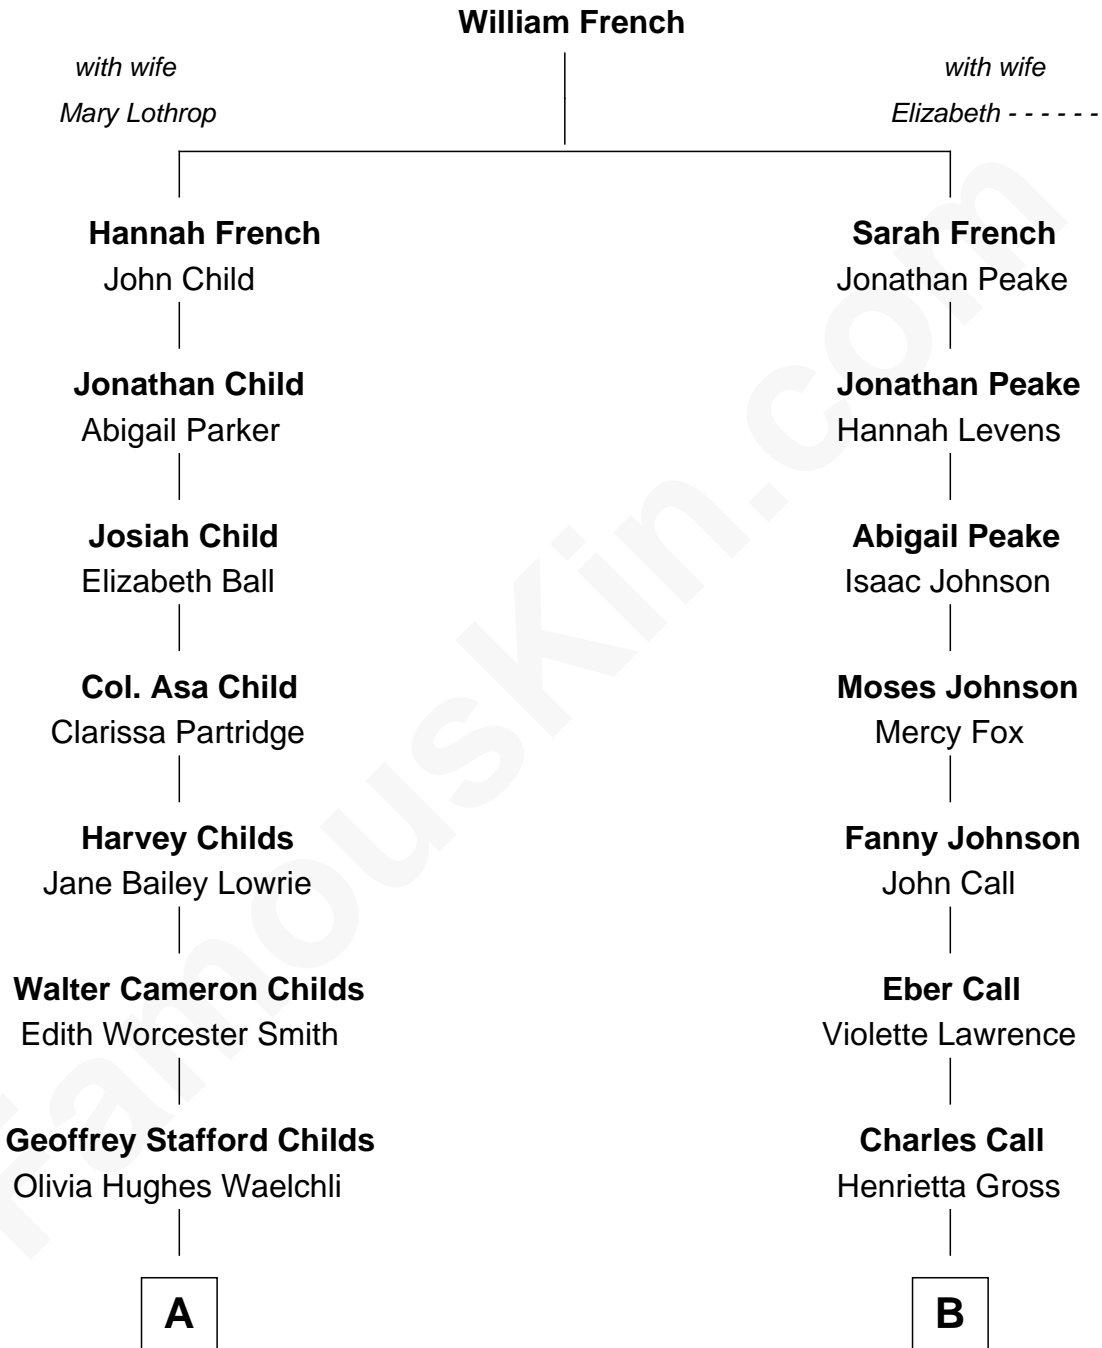

FamousKin.com
Relationship Chart of
Maggie Gyllenhaal
Movie Actress

8th cousin 1 time removed of

Walt Disney
Co-Founder of The Walt Disney Company

A

Virginia Lowrie Childs
Hugh Anders Gyllenhaal

Stephen Roark Gyllenhaal
Naomi Achs