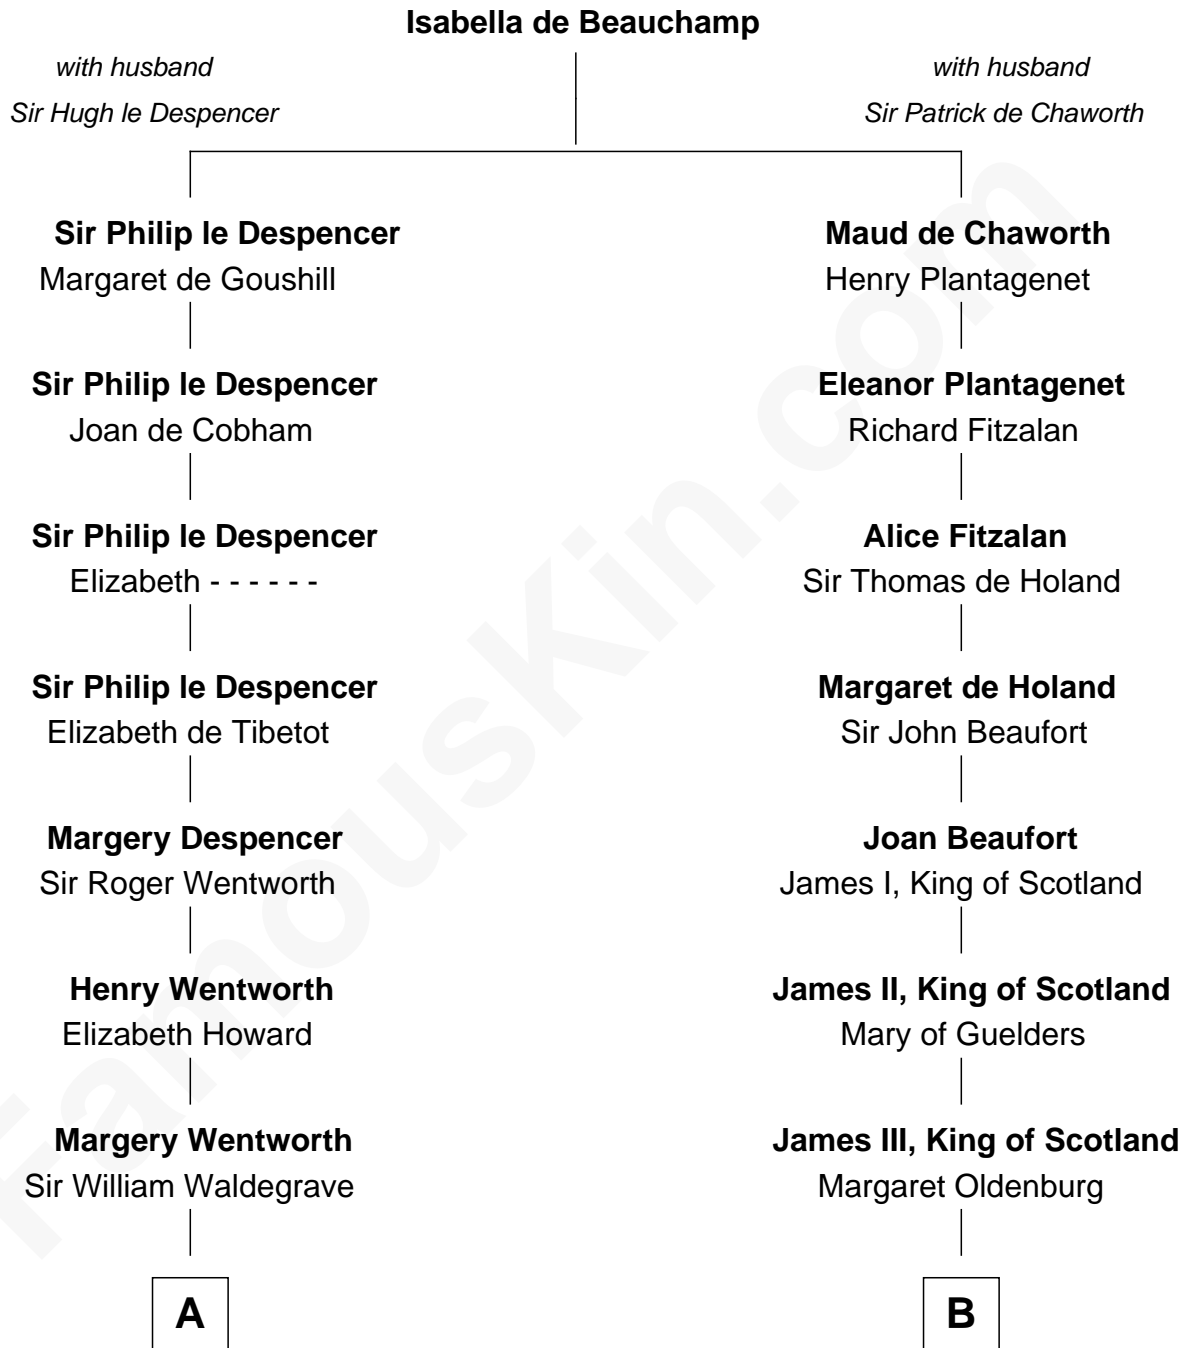

**FamousKin.com**  
**Relationship Chart of**  
**Maggie Gyllenhaal**  
*Movie Actress*

9th cousin 12 times removed of  
**Mary Stuart**  
*Queen of Scots*

**C**

Anders Leonard Gyllenhaal

Selma Amanda Nelson

Leonard Ephraim Gyllenhaal

Philo Pendleton

Hugh Anders Gyllenhaal

Virginia Lowrie Childs

Stephen Roark Gyllenhaal

Naomi Achs

**Maggie Gyllenhaal**

*Movie Actress*