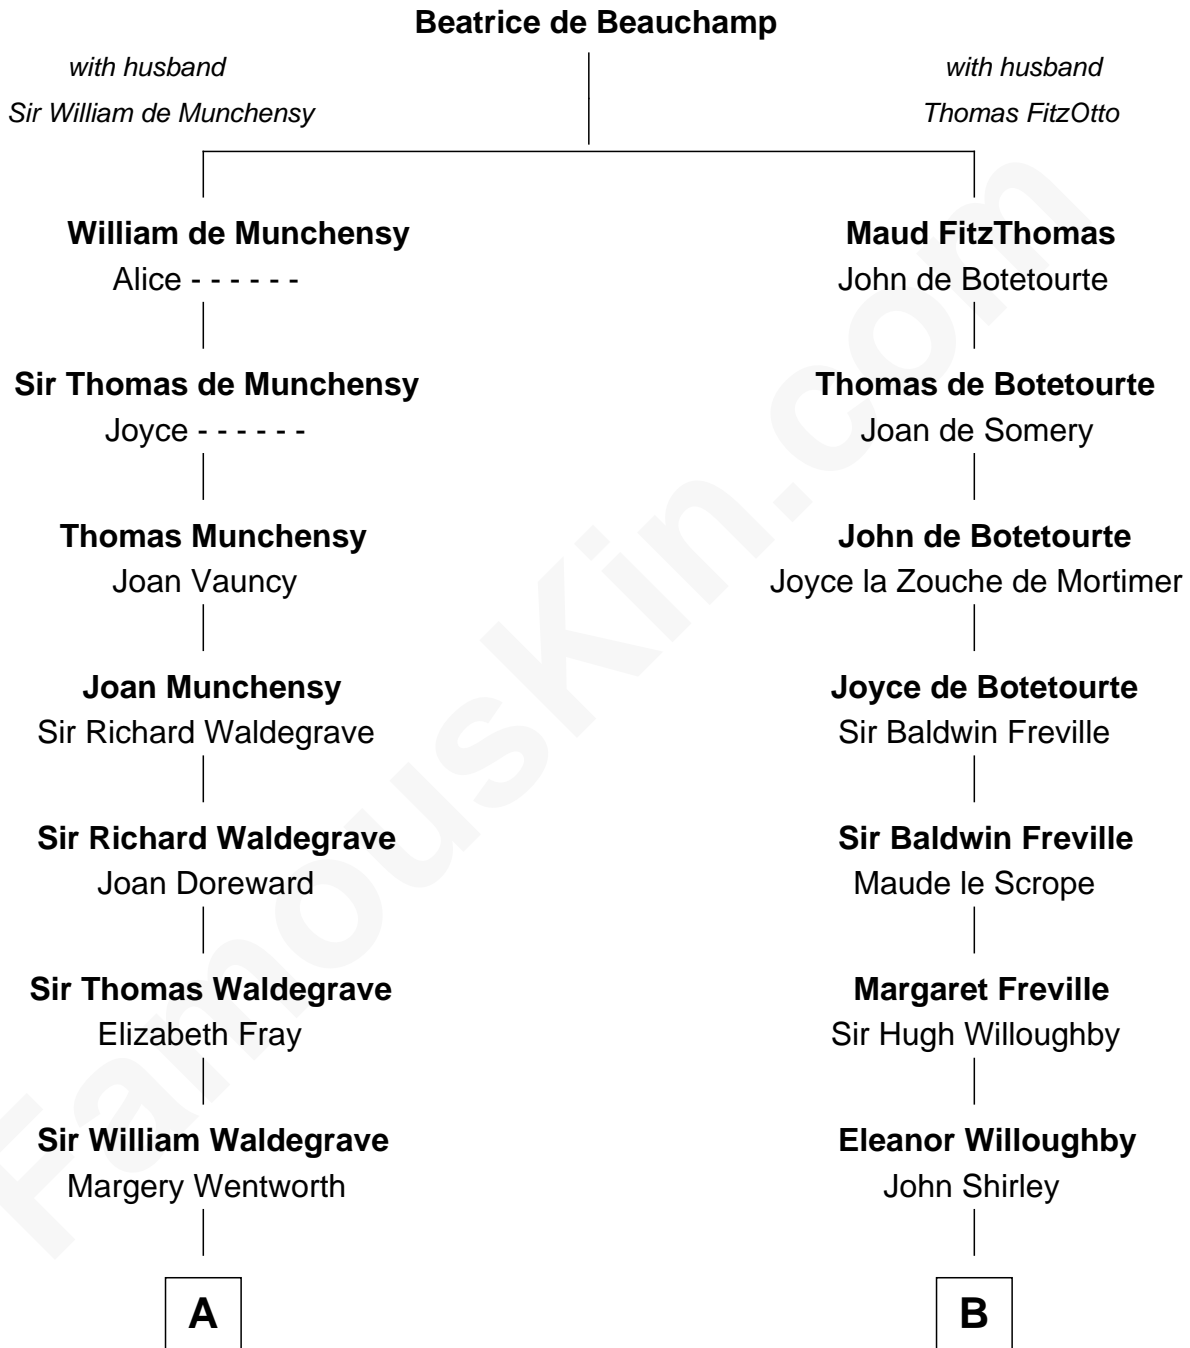

FamousKin.com
Relationship Chart of
Maggie Gyllenhaal
Movie Actress

19th cousin 2 times removed of
William Henry Moore
Co-Founder, U.S. Steel and Nabisco

C

Anders Leonard Gyllenhaal

Selma Amanda Nelson

Leonard Ephraim Gyllenhaal

Philo Pendleton

Hugh Anders Gyllenhaal

Virginia Lowrie Childs

Stephen Roark Gyllenhaal

Naomi Achs

Maggie Gyllenhaal

Movie Actress

D

George Beckwith

Mary Bradley

Rachael Arvilla Beckwith

Nathaniel Ford Moore

William Henry Moore

Co-Founder, U.S. Steel and Nabisco

FamousKin.com