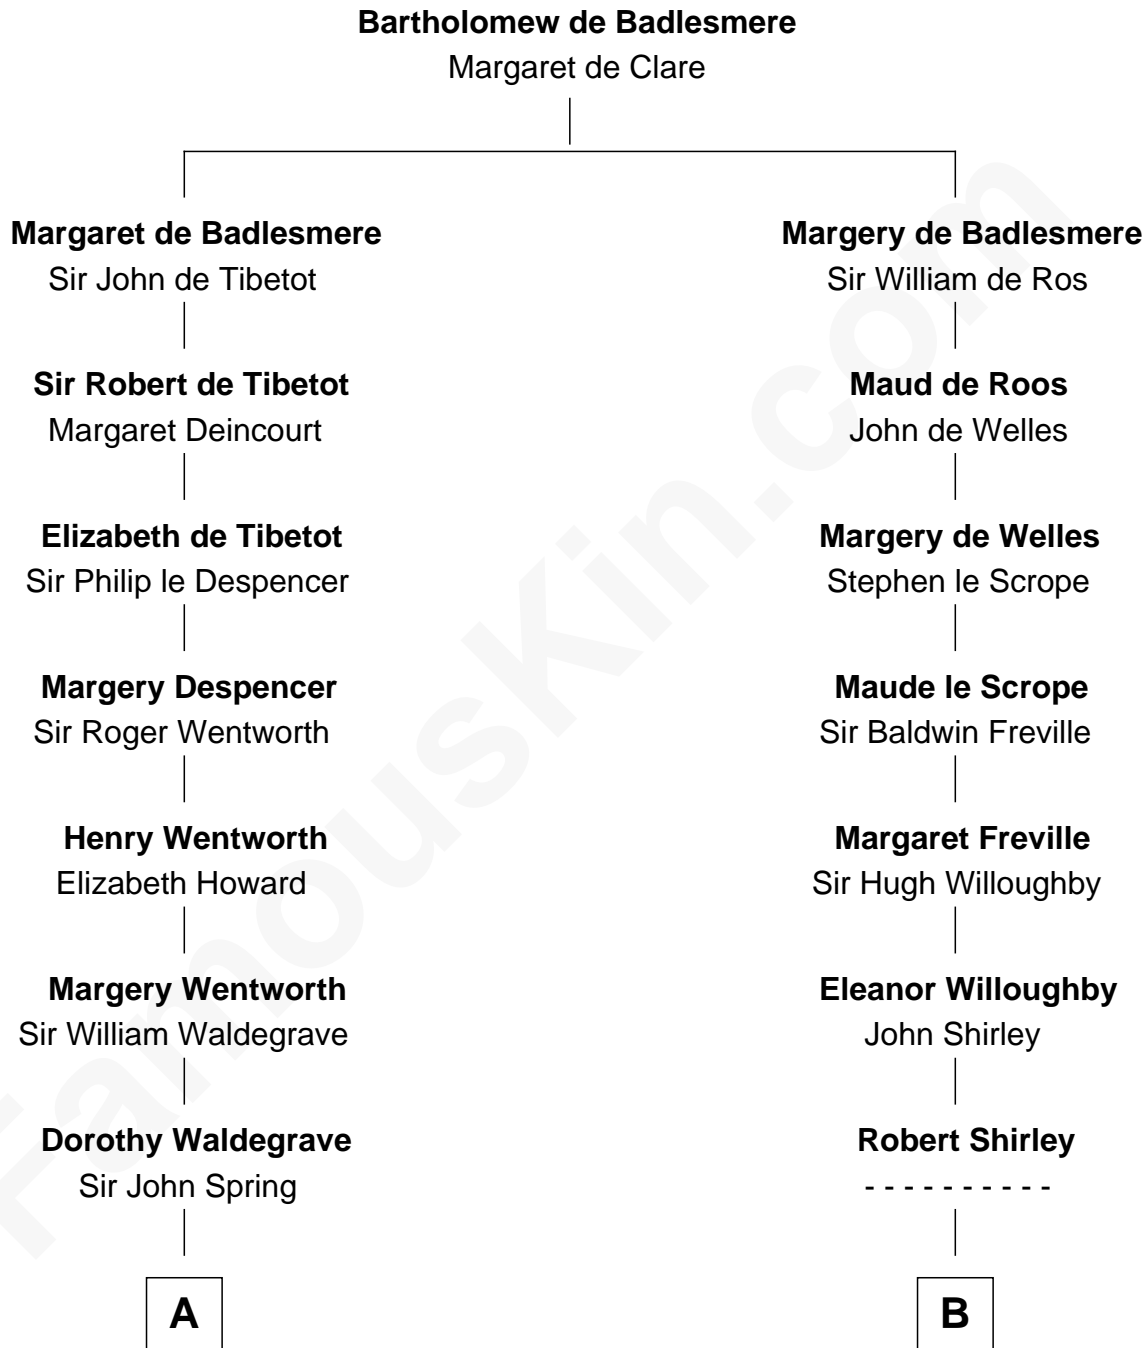

FamousKin.com
Relationship Chart of
Maggie Gyllenhaal
Movie Actress

18th cousin 2 times removed of
William Henry Moore
Co-Founder, U.S. Steel and Nabisco

FamousKin.com