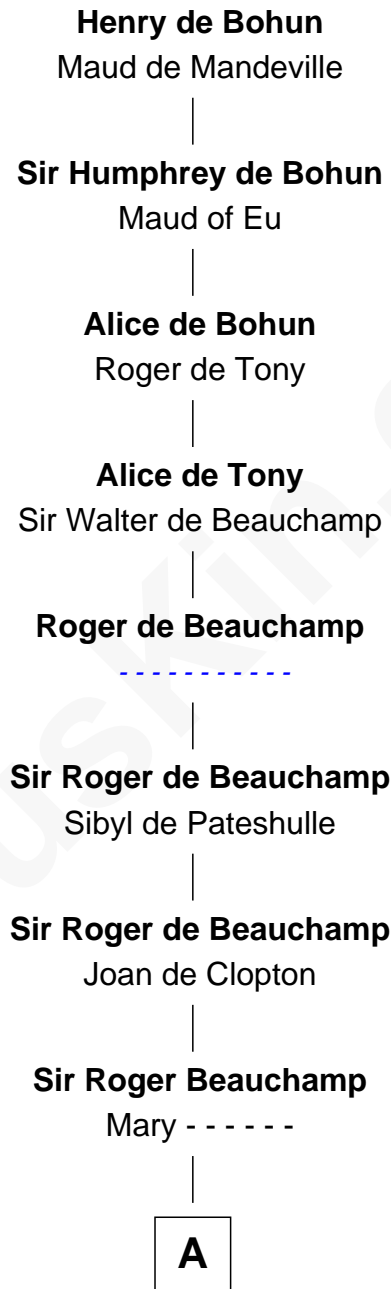

FamousKin.com Relationship Chart of

Maggie Gyllenhaal

Movie Actress

24th Great-granddaughter of

Henry de Bohun

Magna Carta Surety

A

Sir John Beauchamp

Edith Stourton

Margaret Beauchamp

Sir Oliver St. John

Sir John St. John

Alice Bradshagh

Sir John St. John

Sibyl ferch Morgan

Sir John St. John