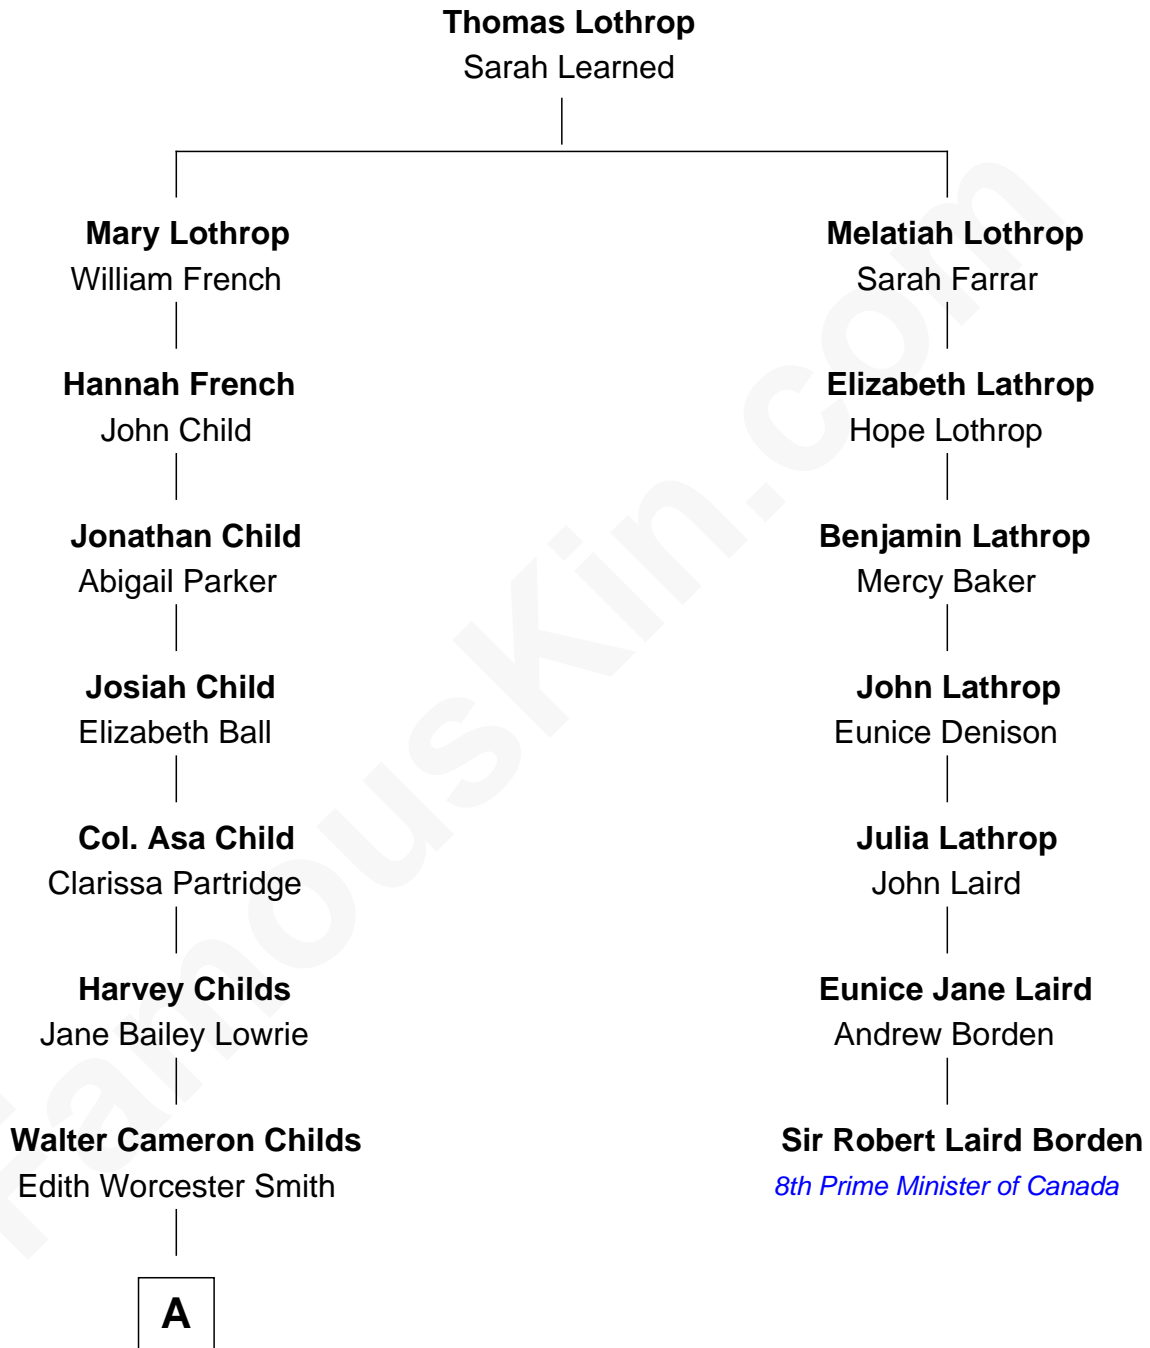

FamousKin.com
Relationship Chart of
Maggie Gyllenhaal
Movie Actress

6th cousin 4 times removed of
Sir Robert Laird Borden
8th Prime Minister of Canada

A

—
Geoffrey Stafford Childs

Olivia Hughes Waelchli

—
Virginia Lowrie Childs

Hugh Anders Gyllenhaal

—
Stephen Roark Gyllenhaal

Naomi Achs

—
Maggie Gyllenhaal

Movie Actress

FamousKin.com