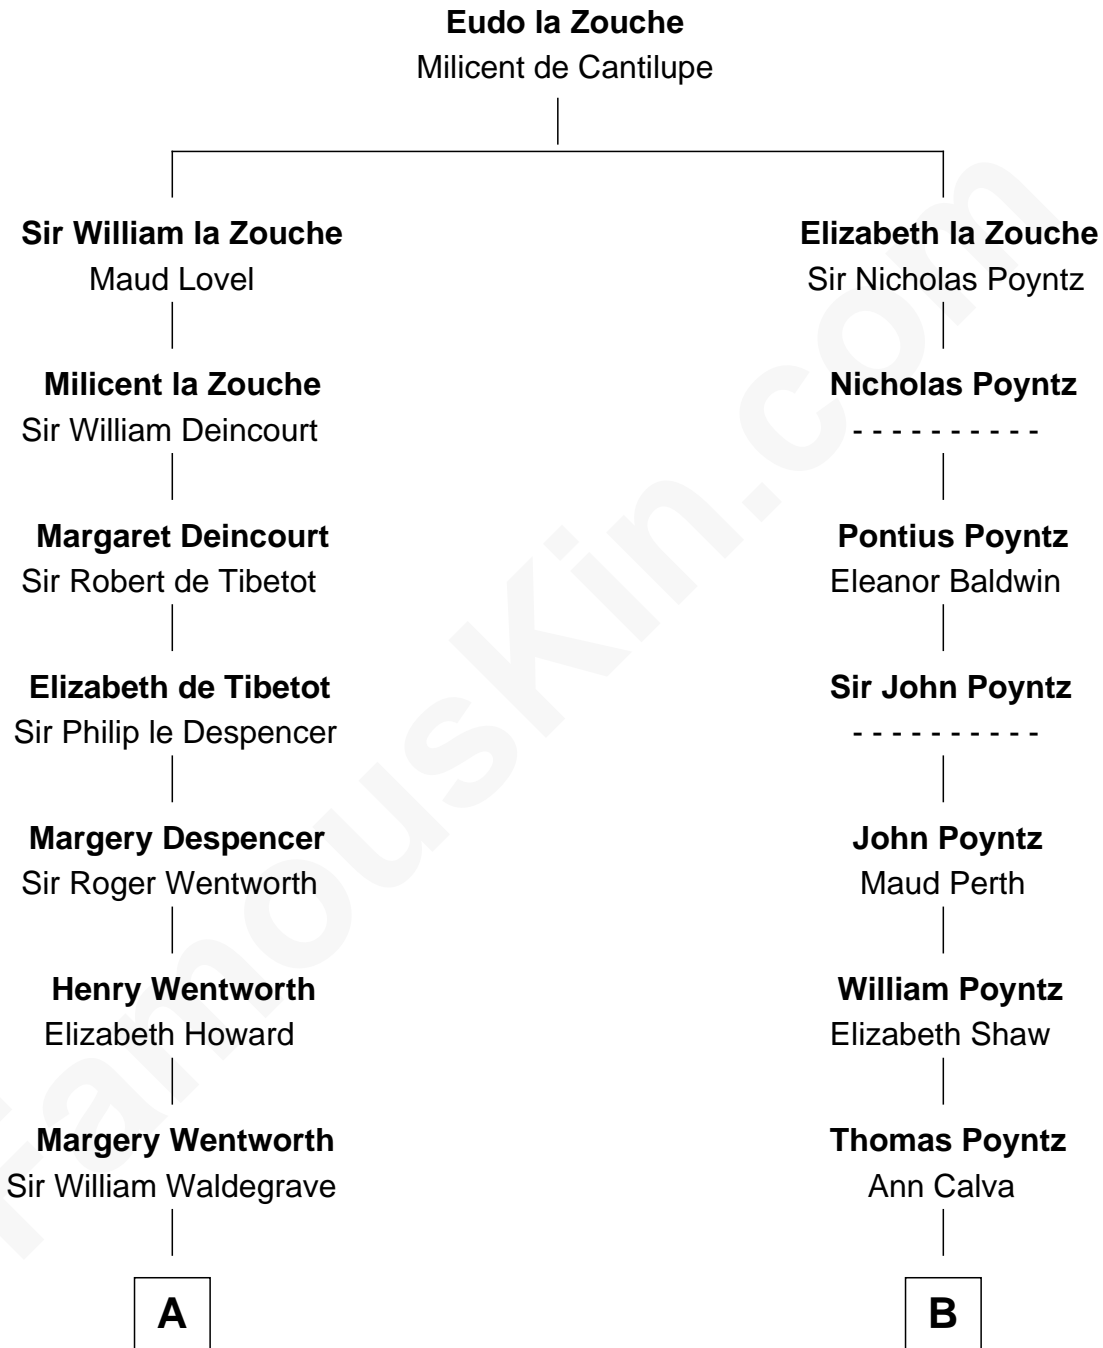

FamousKin.com
Relationship Chart of
Maggie Gyllenhaal
Movie Actress

20th cousin 1 time removed of
Truman Capote
Author of In Cold Blood

C

Anders Leonard Gyllenhaal

Selma Amanda Nelson

Leonard Ephraim Gyllenhaal