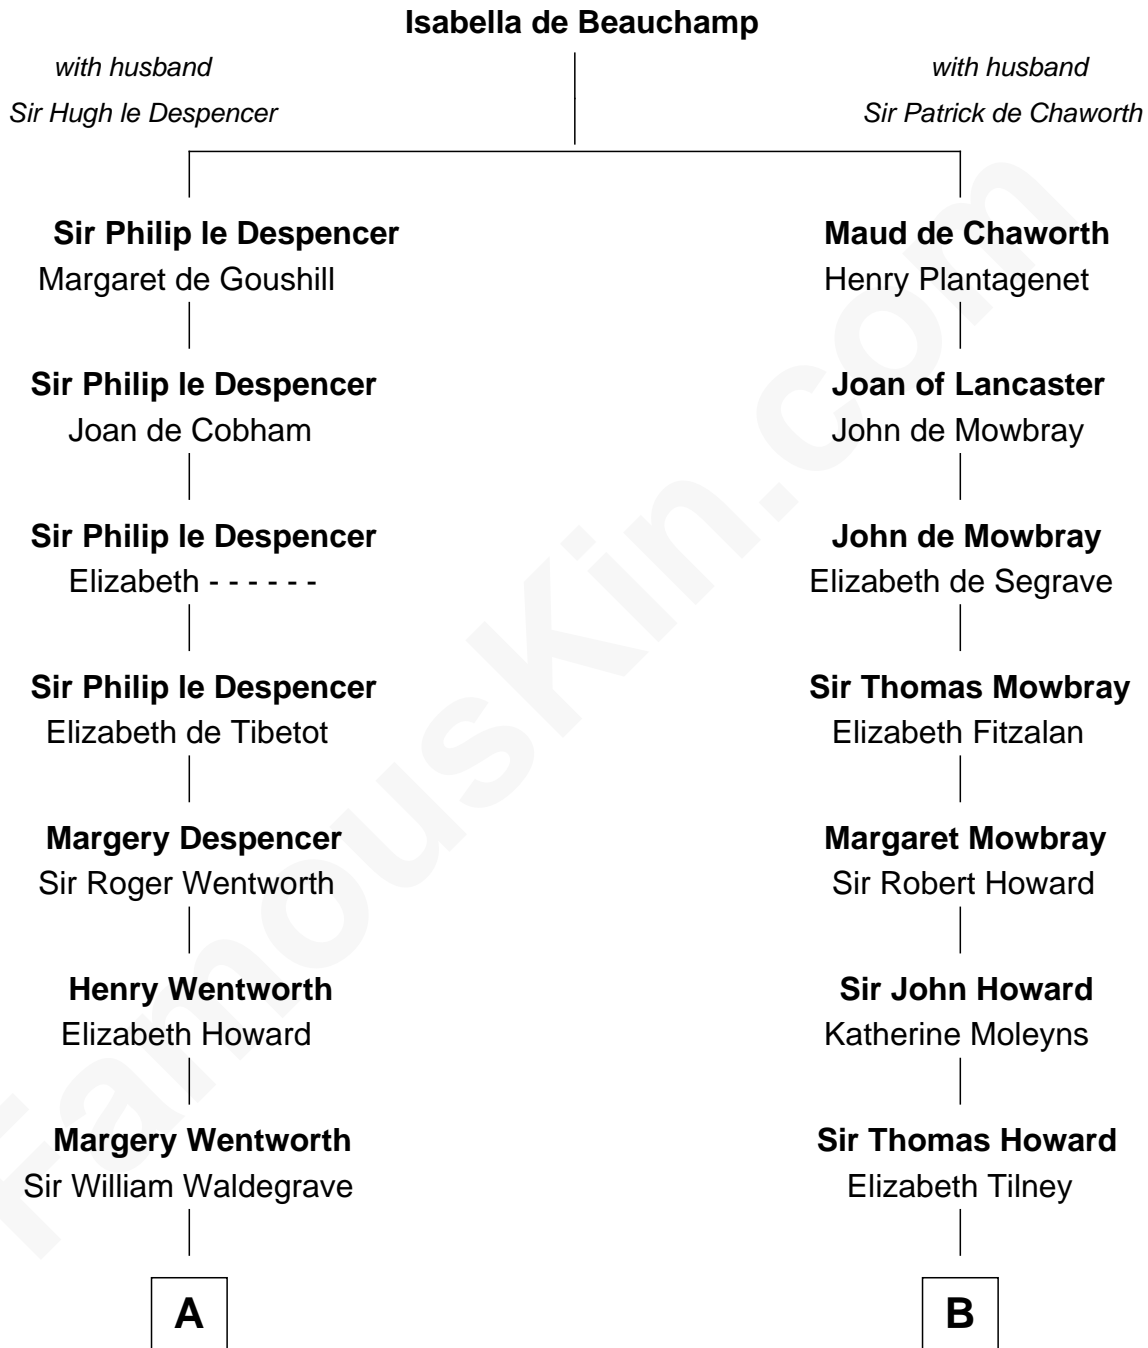

FamousKin.com

Relationship Chart of

Maggie Gyllenhaal

Movie Actress

18th cousin 3 times removed of

Francis Scott Key
 Author of "The Star Spangled Banner"

C

Anders Leonard Gyllenhaal

Selma Amanda Nelson

Leonard Ephraim Gyllenhaal

Philo Pendleton

Hugh Anders Gyllenhaal

Virginia Lowrie Childs

Stephen Roark Gyllenhaal

Naomi Achs

Maggie Gyllenhaal