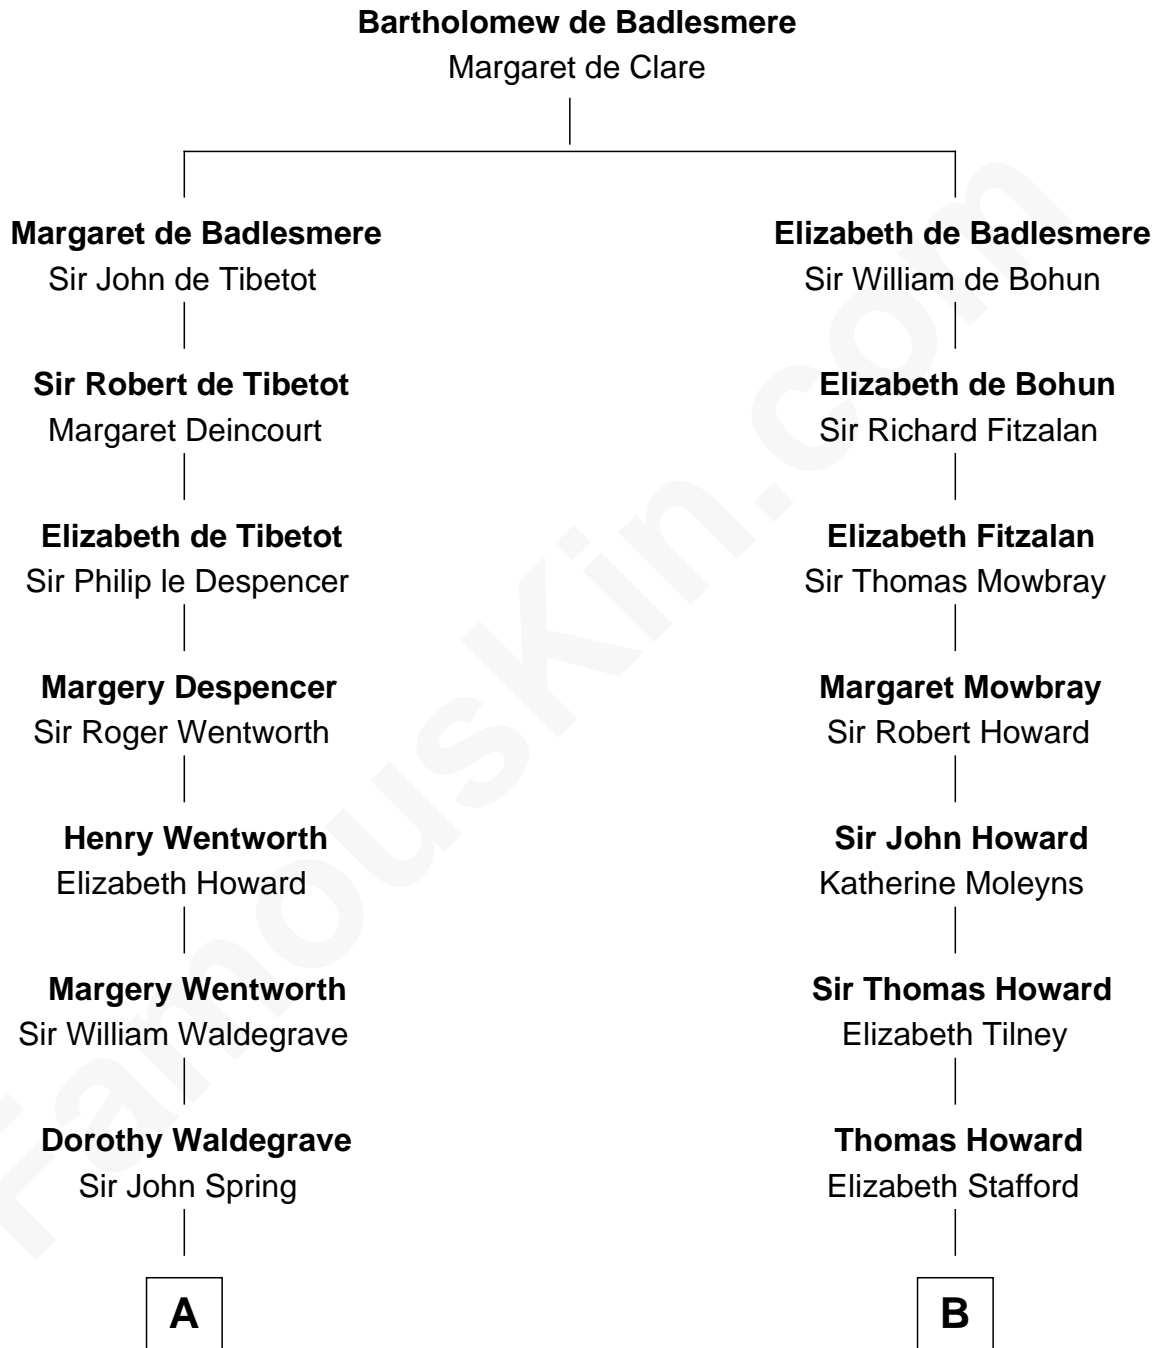

**FamousKin.com**  
**Relationship Chart of**  
**Maggie Gyllenhaal**  
*Movie Actress*

17th cousin 3 times removed of

**Francis Scott Key**  
*Author of "The Star Spangled Banner"*

**C**

Leonard Ephraim Gyllenhaal