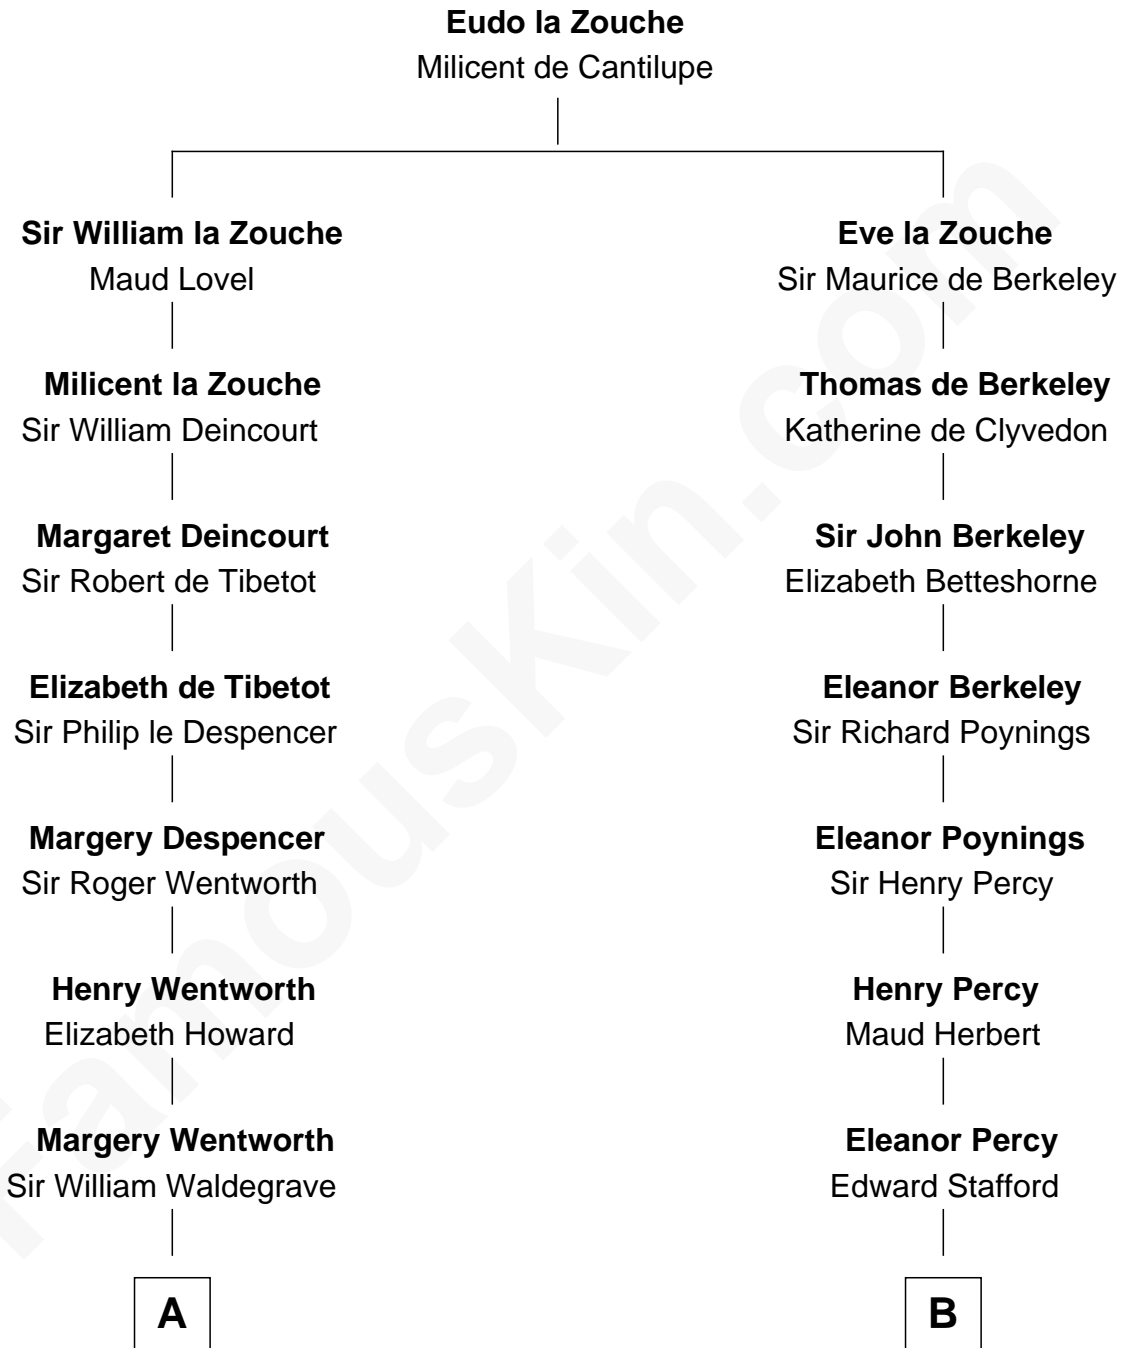

**FamousKin.com**  
**Relationship Chart of**  
**Maggie Gyllenhaal**  
*Movie Actress*

18th cousin 3 times removed of

**Francis Scott Key**  
*Author of "The Star Spangled Banner"*

**C**

**Anders Leonard Gyllenhaal**

Selma Amanda Nelson

**Leonard Ephraim Gyllenhaal**

Philo Pendleton

**Hugh Anders Gyllenhaal**

Virginia Lowrie Childs

**Stephen Roark Gyllenhaal**

Naomi Achs

**Maggie Gyllenhaal**

*Movie Actress*

**D**

**John Ross Key**

Anne Phebe Penn Dagworthy Charlton

**Francis Scott Key**

*Author of "The Star Spangled Banner"*

FamousKin.com