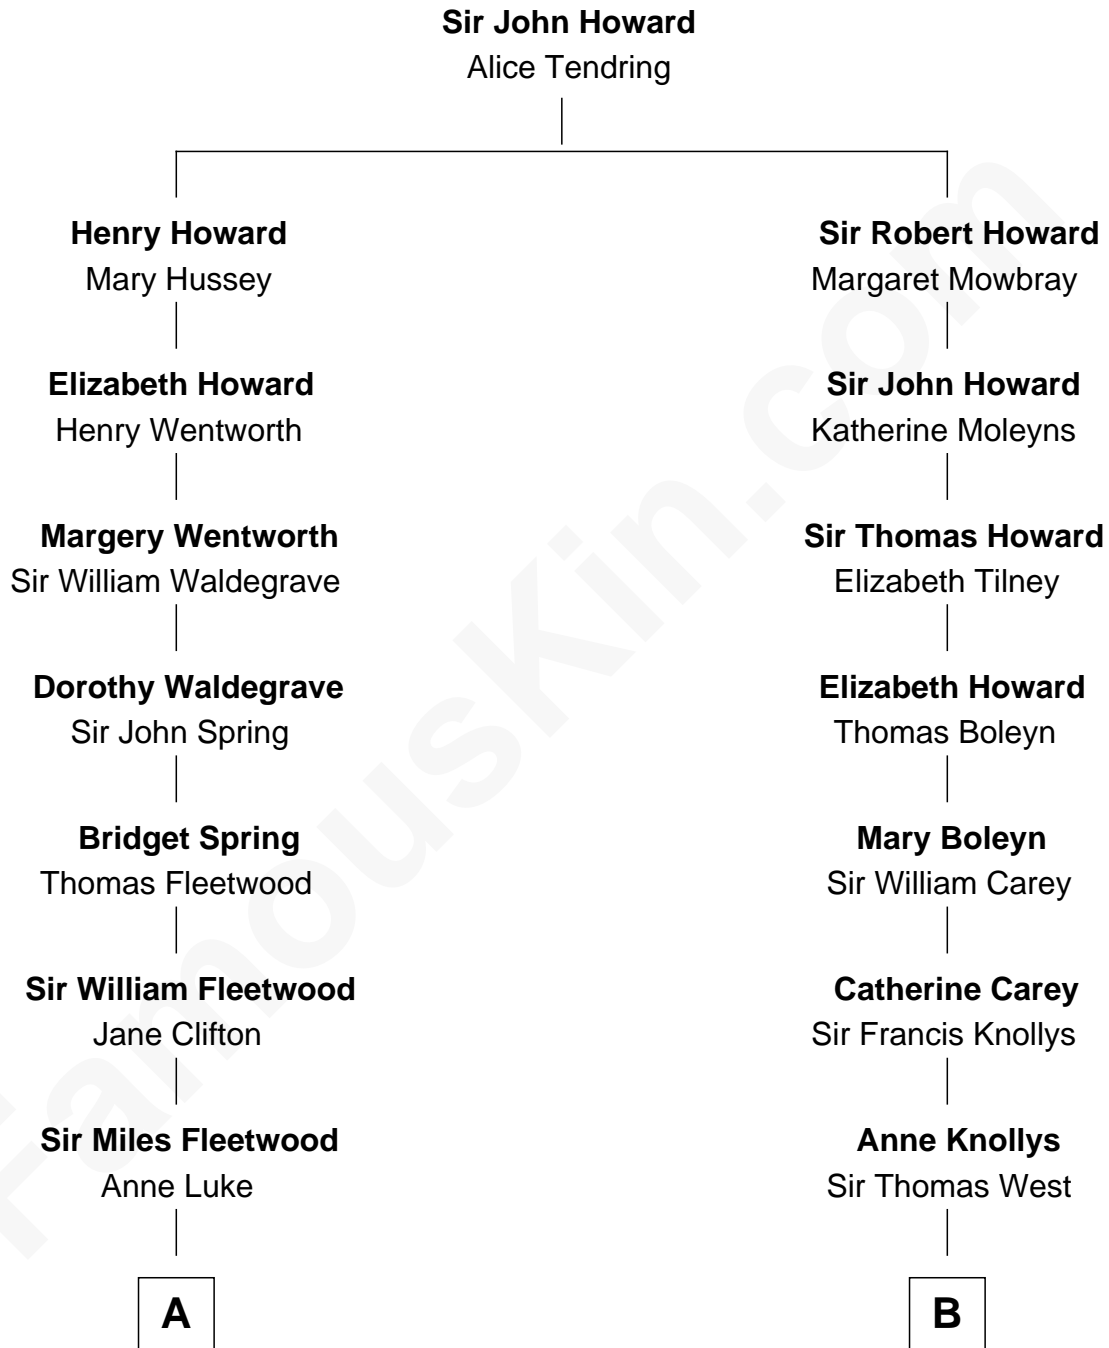

FamousKin.com
Relationship Chart of
Maggie Gyllenhaal
Movie Actress

17th cousin 1 time removed of

Nelson Rockefeller
41st U.S. Vice-President

C

John Davison Rockefeller

Abby Greene Aldrich

Nelson Rockefeller

41st U.S. Vice-President

FamousKin.com