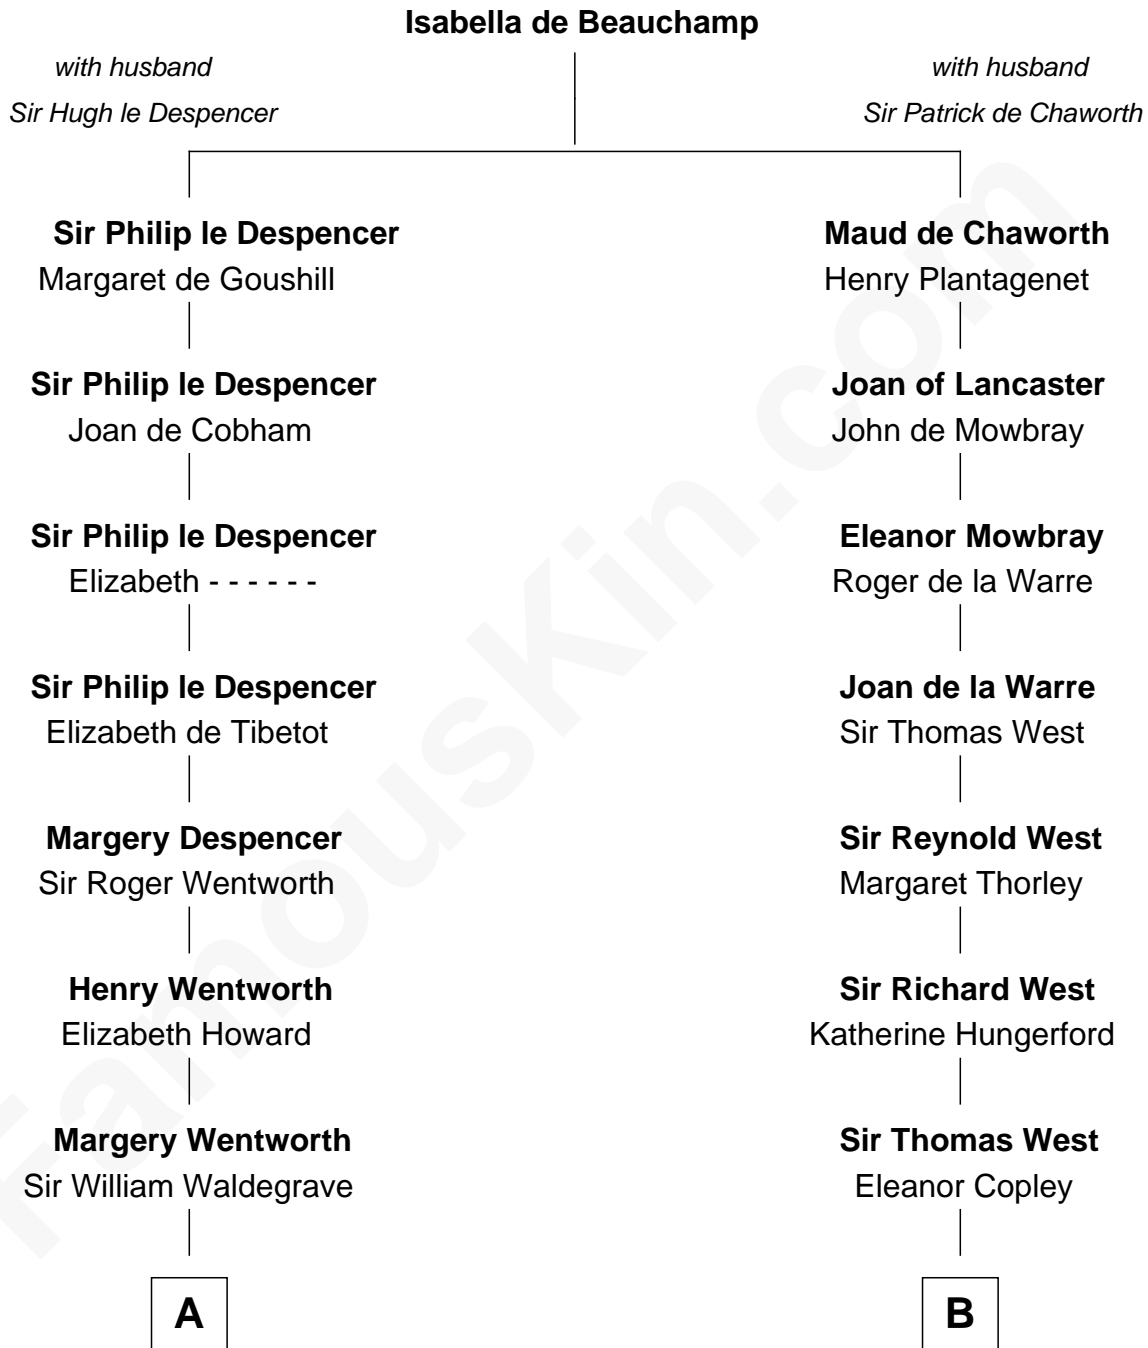

FamousKin.com Relationship Chart of

Maggie Gyllenhaal

Movie Actress

21st cousin of

Nelson Rockefeller

41st U.S. Vice-President

C

Anders Leonard Gyllenhaal

Selma Amanda Nelson

Leonard Ephraim Gyllenhaal

Philo Pendleton

Hugh Anders Gyllenhaal

Virginia Lowrie Childs

Stephen Roark Gyllenhaal

Naomi Achs

Maggie Gyllenhaal