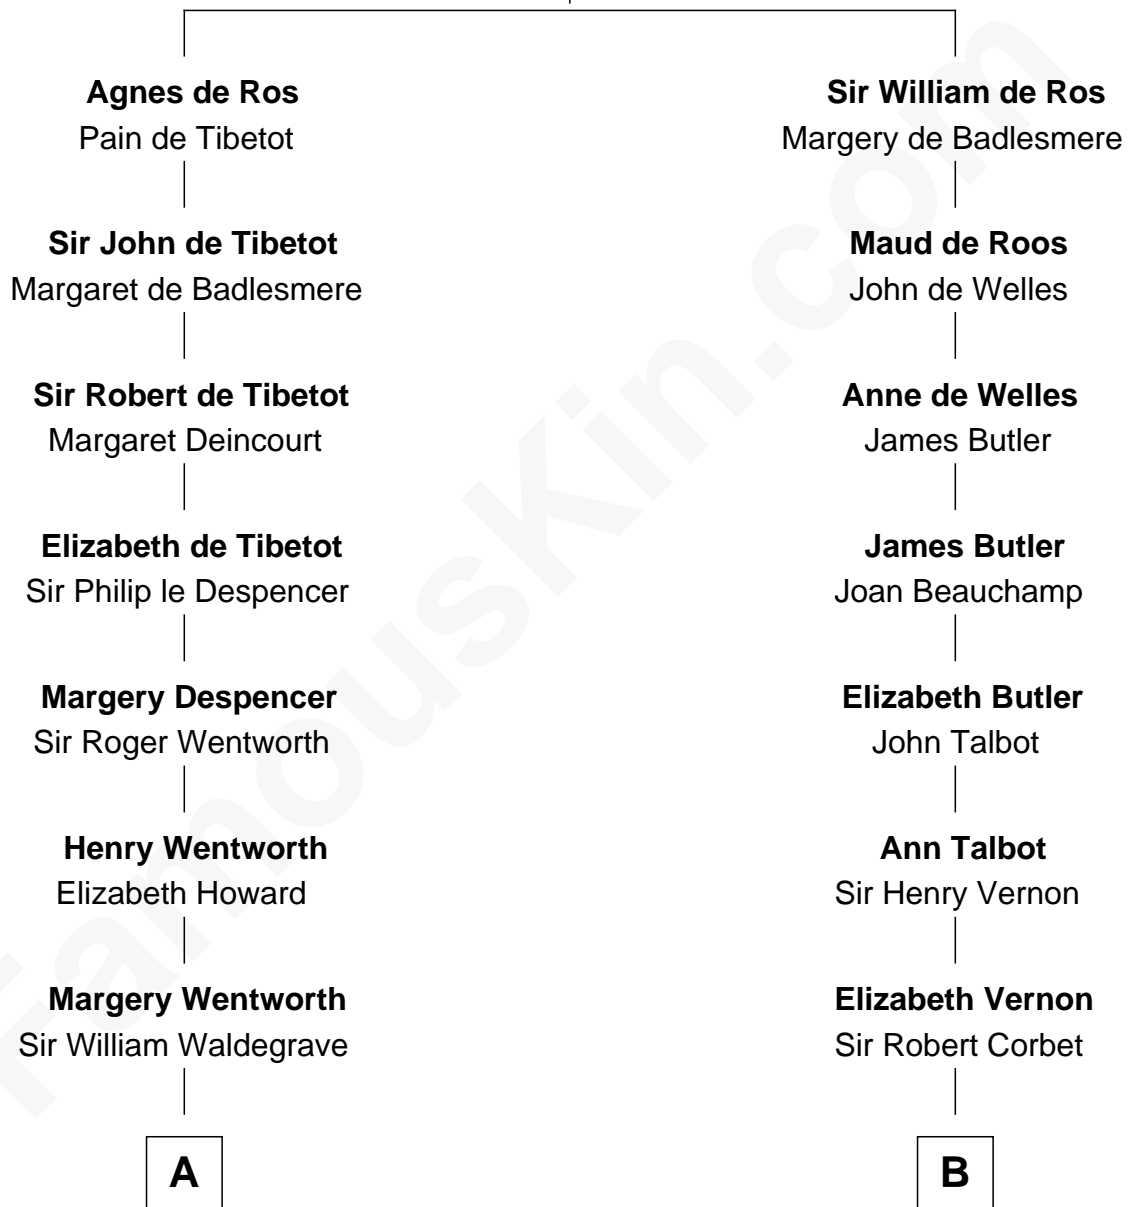

FamousKin.com Relationship Chart of

Maggie Gyllenhaal

Movie Actress

21st cousin of

Nelson Rockefeller

41st U.S. Vice-President

William de Ros

Maude de Vaux

C

Anders Leonard Gyllenhaal

Selma Amanda Nelson

Leonard Ephraim Gyllenhaal

Philo Pendleton

Hugh Anders Gyllenhaal

Virginia Lowrie Childs

Stephen Roark Gyllenhaal