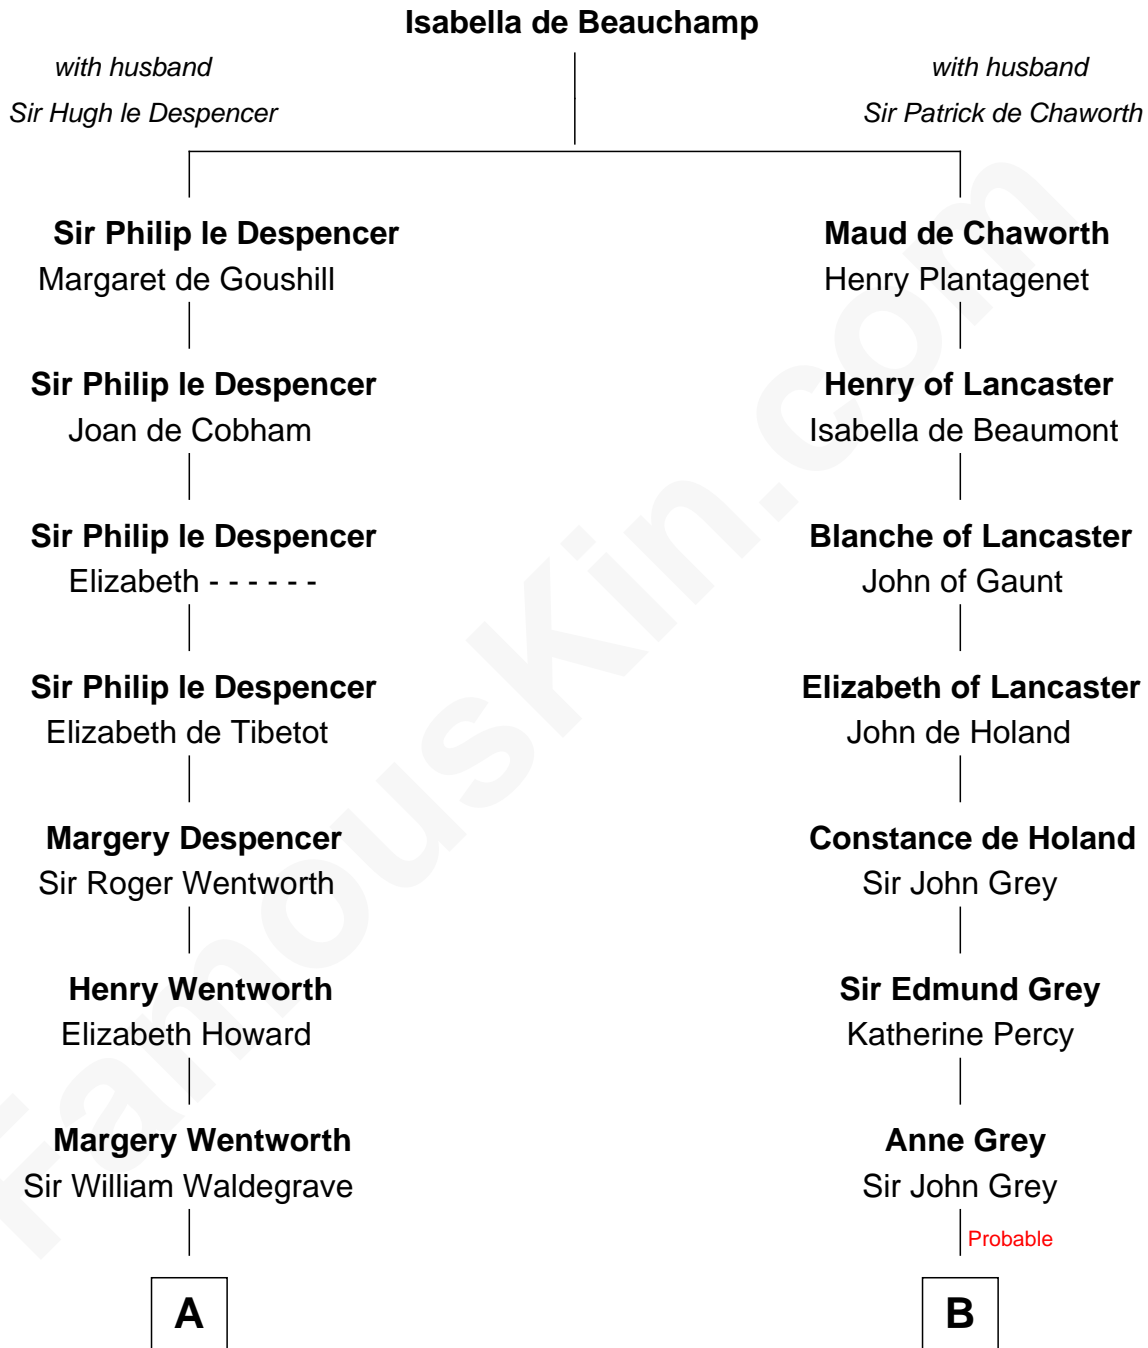

# FamousKin.com Relationship Chart of

**Maggie Gyllenhaal**

*Movie Actress*

21st cousin of

**Raquel Welch**

*Movie Actress*

**C**

**Anders Leonard Gyllenhaal**

Selma Amanda Nelson

**Leonard Ephraim Gyllenhaal**

Philo Pendleton

**Hugh Anders Gyllenhaal**

Virginia Lowrie Childs

**Stephen Roark Gyllenhaal**

Naomi Achs

**Maggie Gyllenhaal**