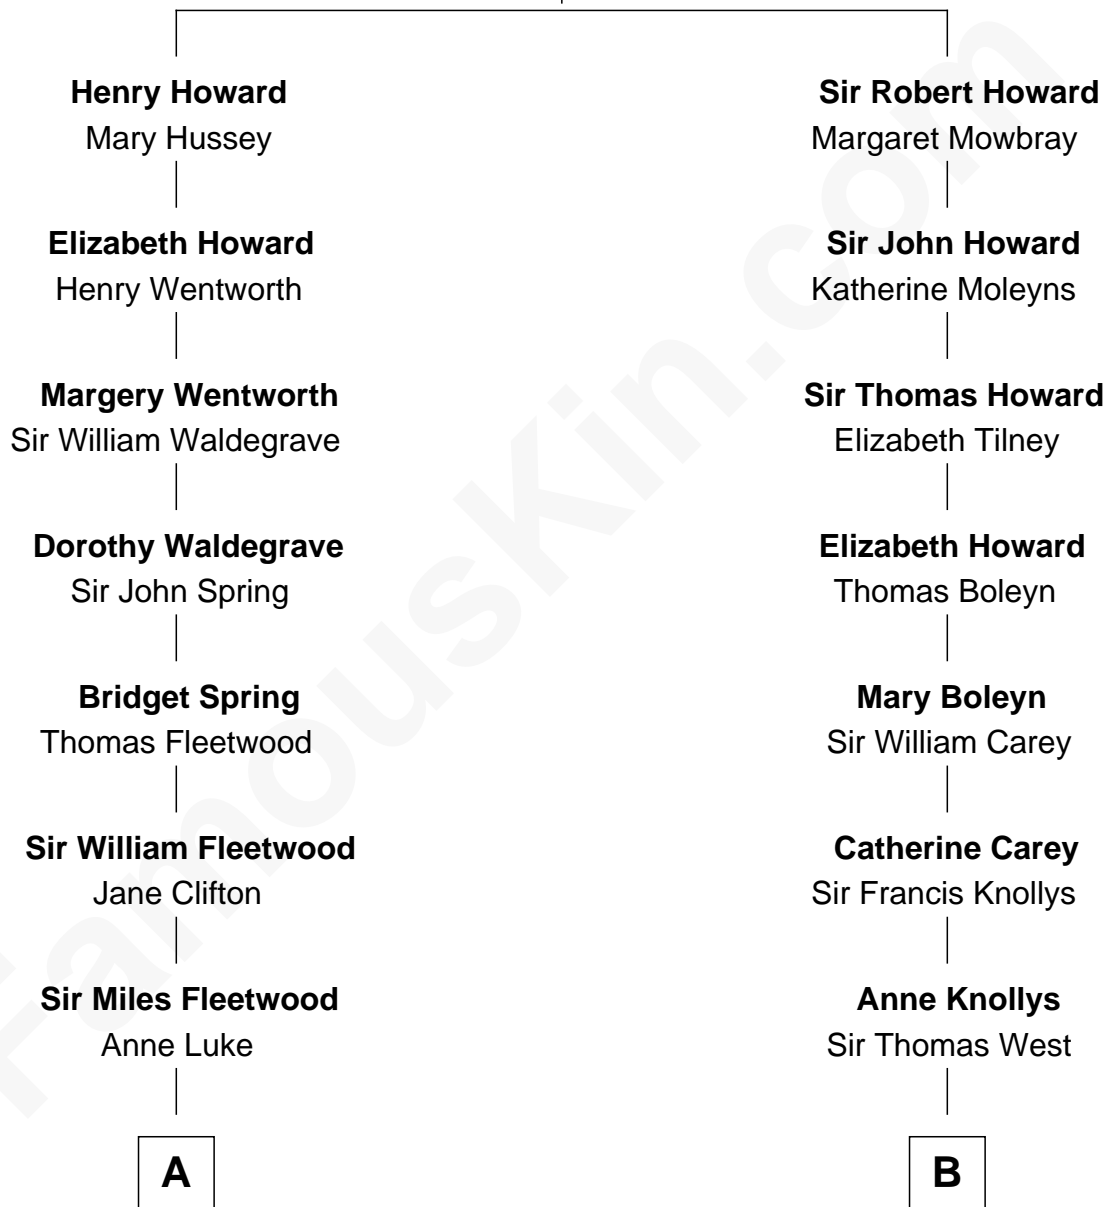

FamousKin.com
Relationship Chart of
Maggie Gyllenhaal
Movie Actress

17th cousin 3 times removed of
Gretchen Mol
TV and Movie Actress

Sir John Howard
 Alice Tendring

C

Harry Clift Morgan

Virgia Viola Hull

Henry Williams Morgan