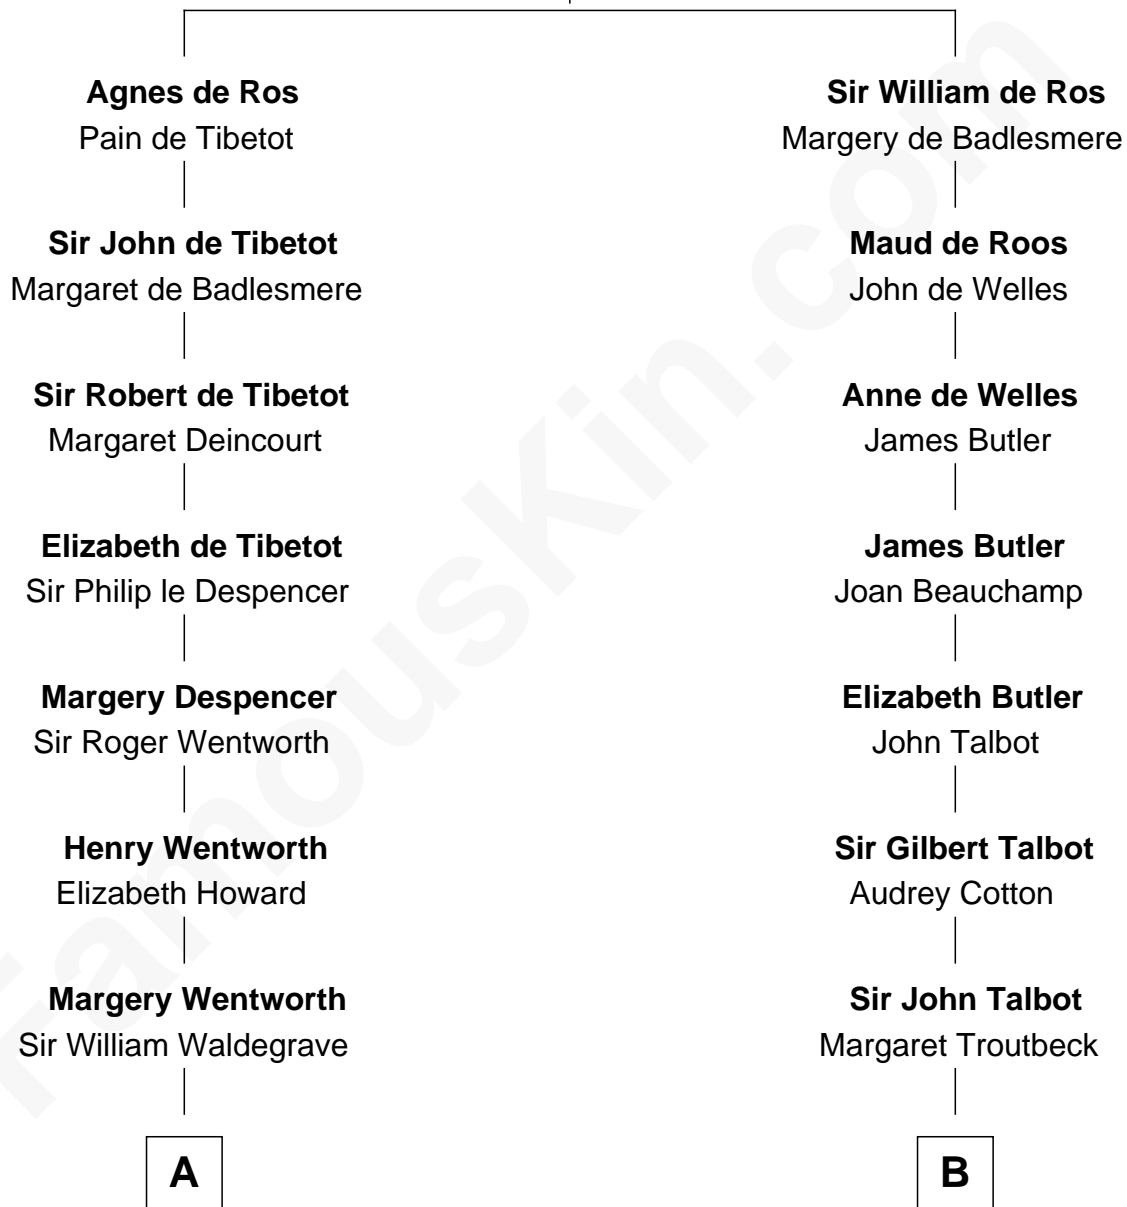

# FamousKin.com Relationship Chart of

**Maggie Gyllenhaal**

*Movie Actress*

21st cousin of

**Michael Bennet**

*U.S. Senator from Colorado*

**William de Ros**

Maude de Vaux

**C**

**Anders Leonard Gyllenhaal**

Selma Amanda Nelson

**Leonard Ephraim Gyllenhaal**

Philo Pendleton

**Hugh Anders Gyllenhaal**

Virginia Lowrie Childs

**Stephen Roark Gyllenhaal**