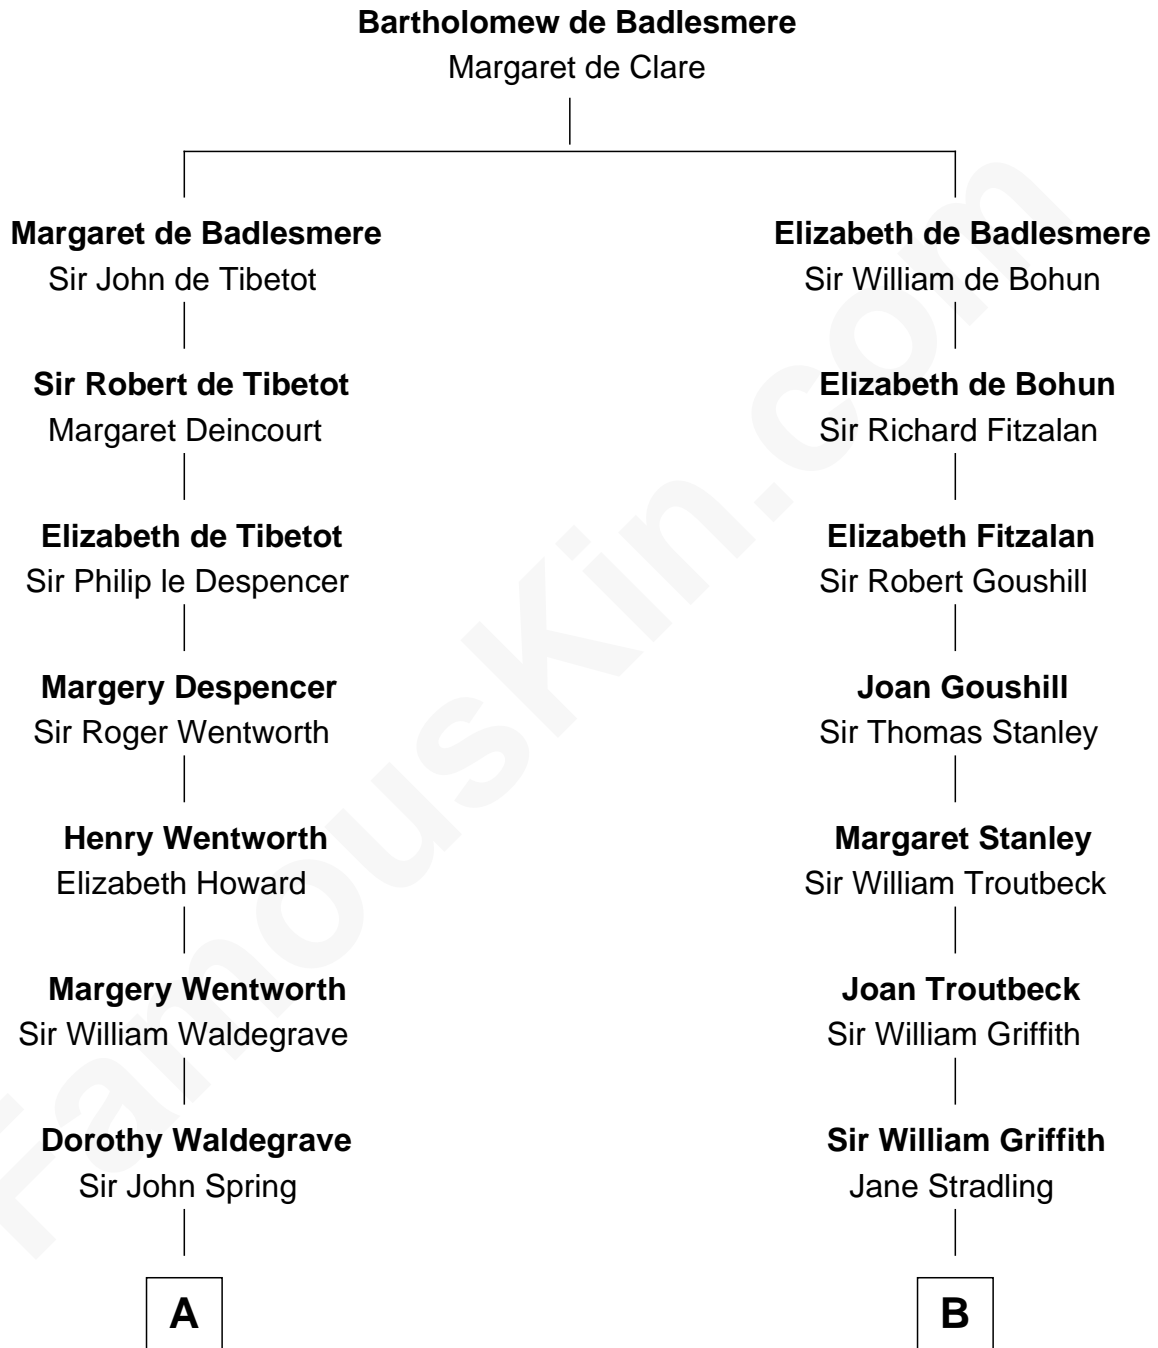

FamousKin.com
Relationship Chart of
Maggie Gyllenhaal
Movie Actress

19th cousin 1 time removed of
T. S. Eliot
Poet and Playwright

FamousKin.com