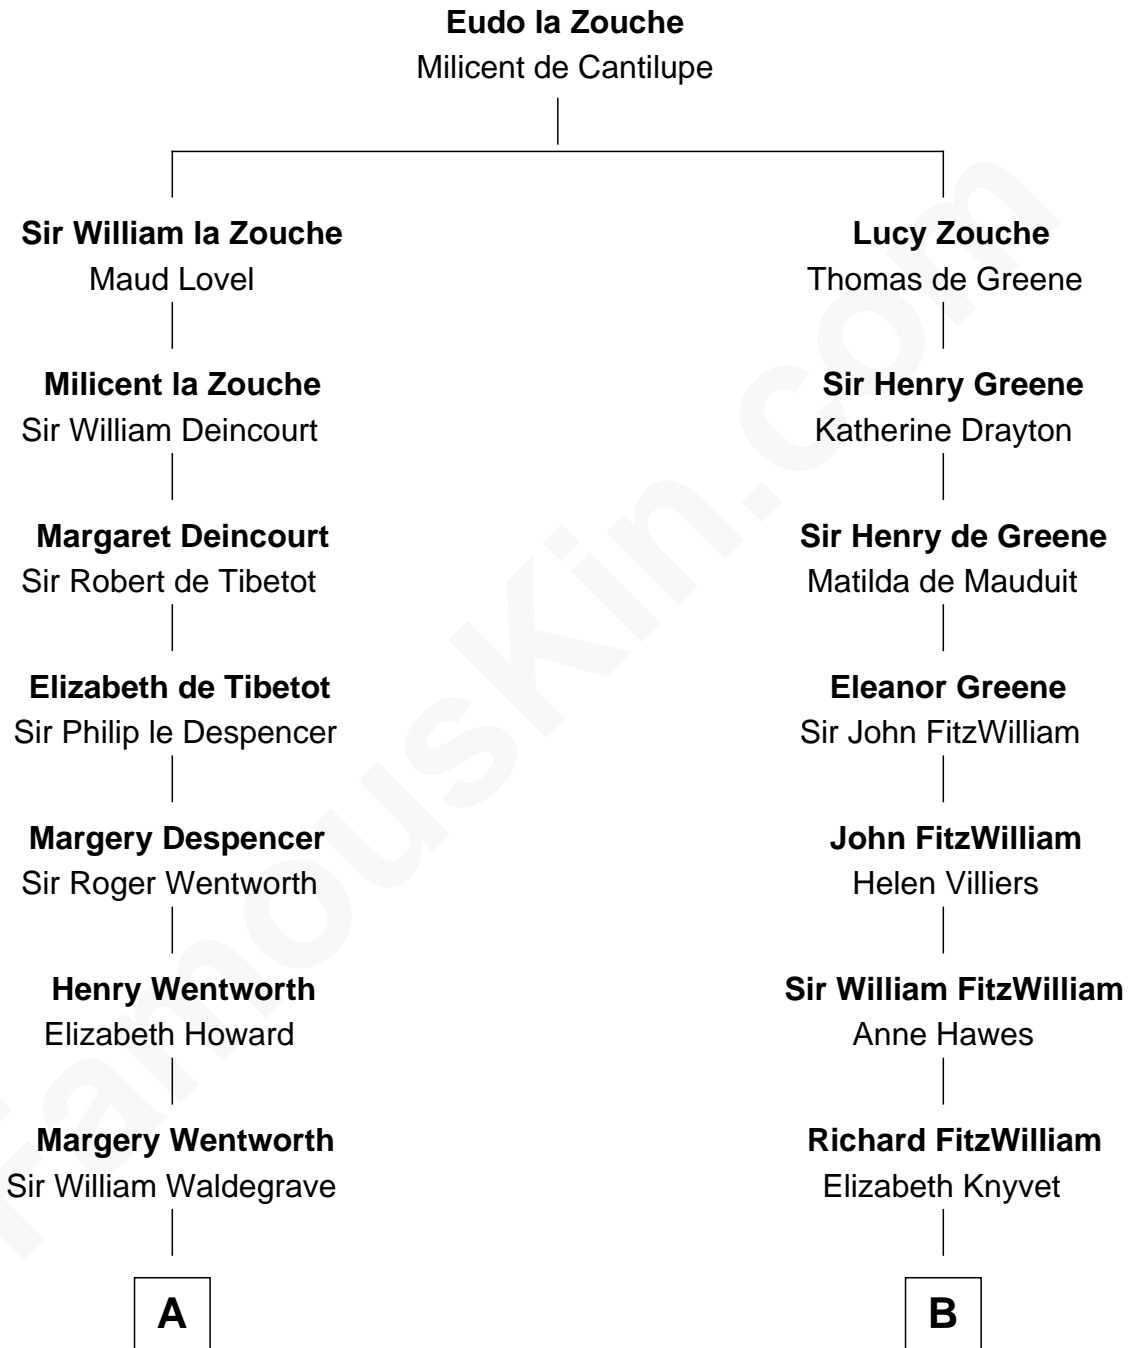

FamousKin.com
Relationship Chart of
Maggie Gyllenhaal
Movie Actress

18th cousin 3 times removed of

T. S. Eliot
Poet and Playwright

C

Anders Leonard Gyllenhaal

Selma Amanda Nelson

Leonard Ephraim Gyllenhaal

Philo Pendleton